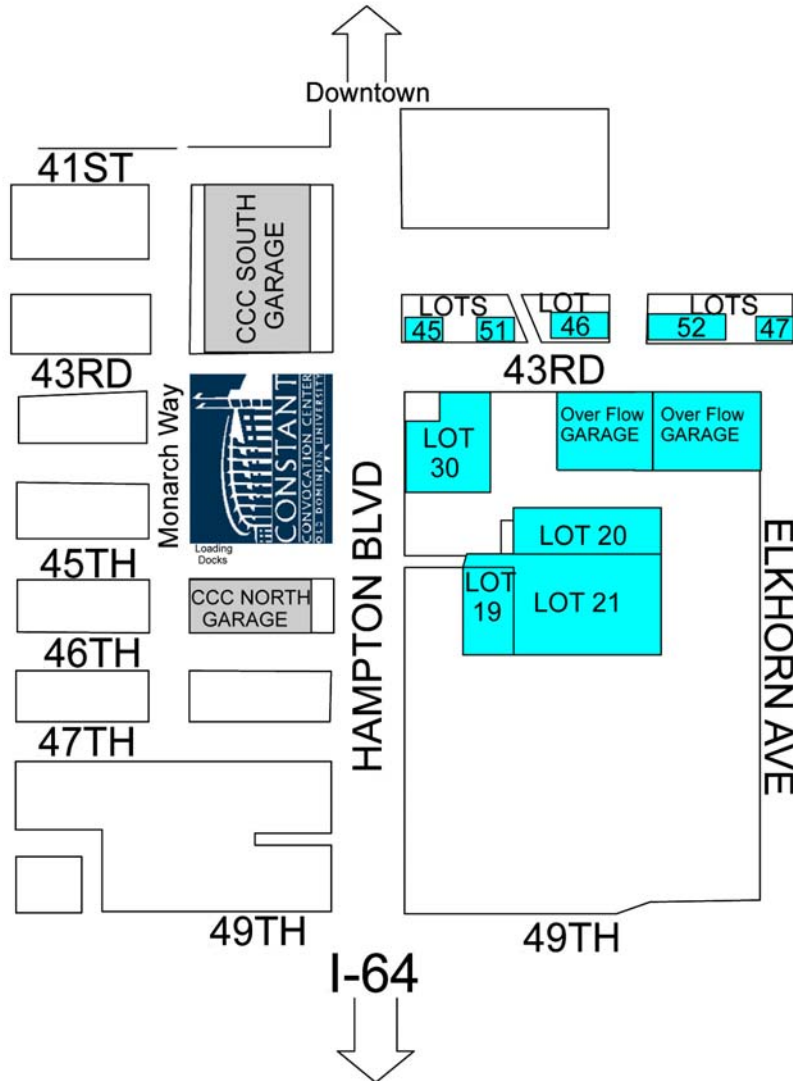

CONSTANT CENTER PARKING

PARKING

Graduating Seniors

All graduating seniors are to park in the Constant Convocation Center South Garage (CCC South). The garage is on Hampton Blvd. Between 41st and 43rd streets. Graduating seniors are to enter the 43rd Street entrance.

Family and Guests

All family and guests are to use the CCC South and the CCC North garages. Overflow parking will be in the surrounding lots. All elderly guests and those who need a handicap accessible entrance should use the drop off area on 45th Street. The CCC North garage can be used from this side.