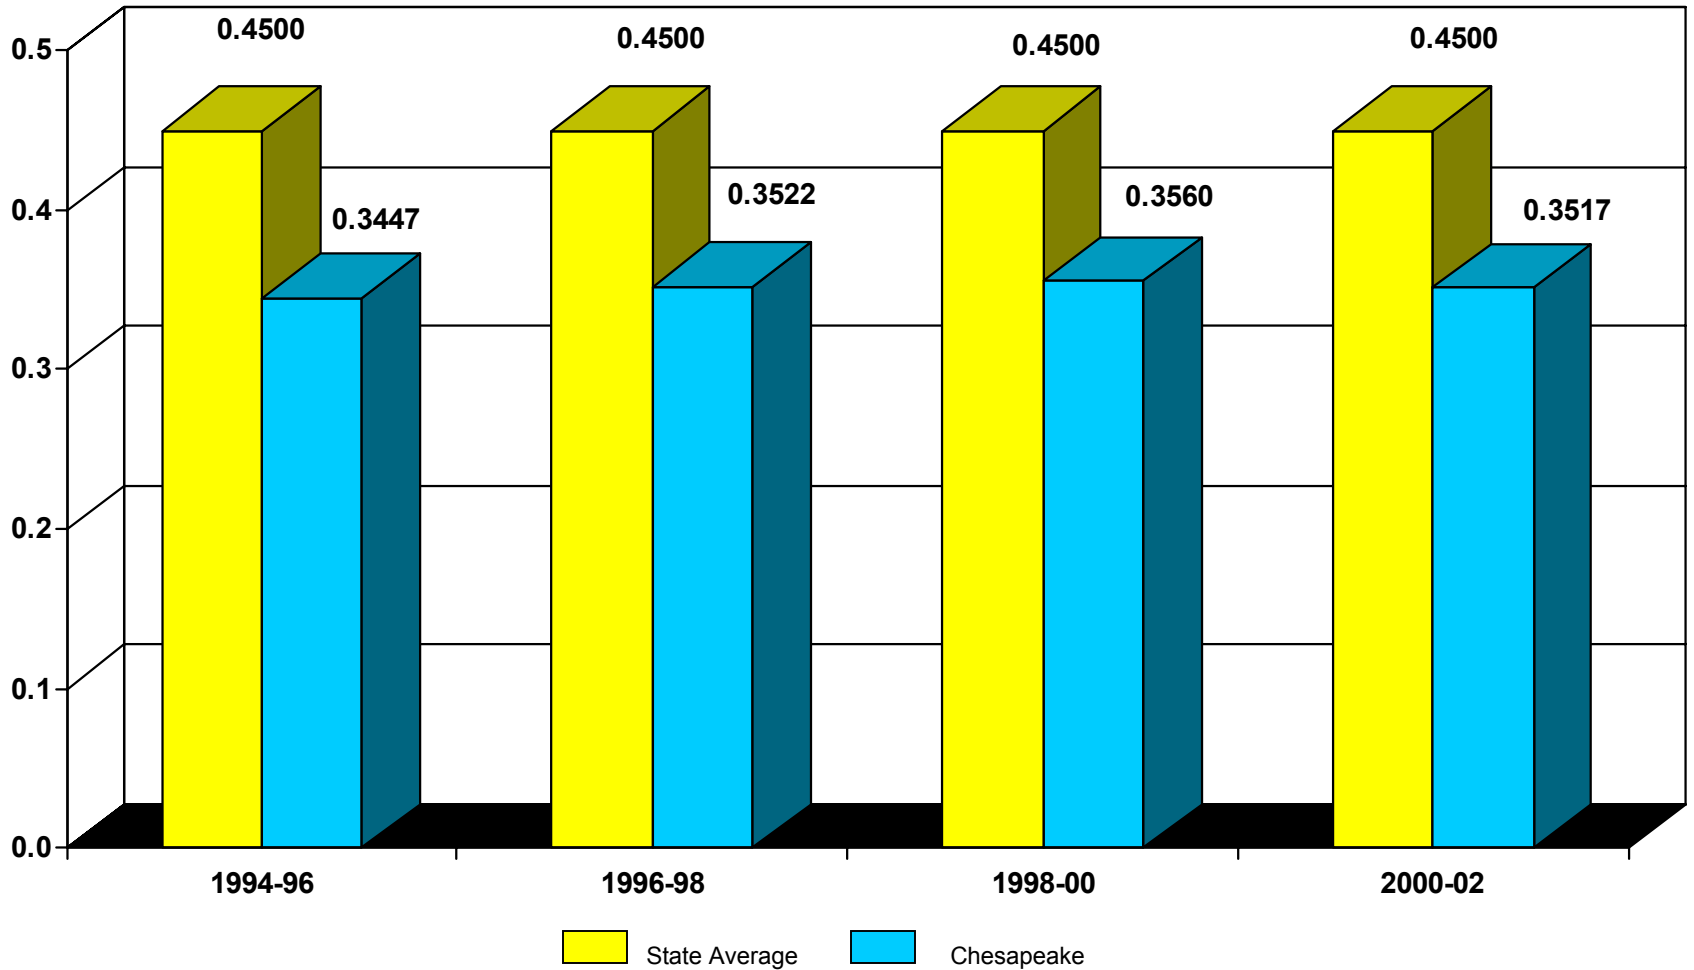

Composite Index Comparison Chesapeake and Virginia State Average 1994-1996 to 2000-2002

Source: Superintendent's Memo No. 213, Virginia Department of Education (November 1999)