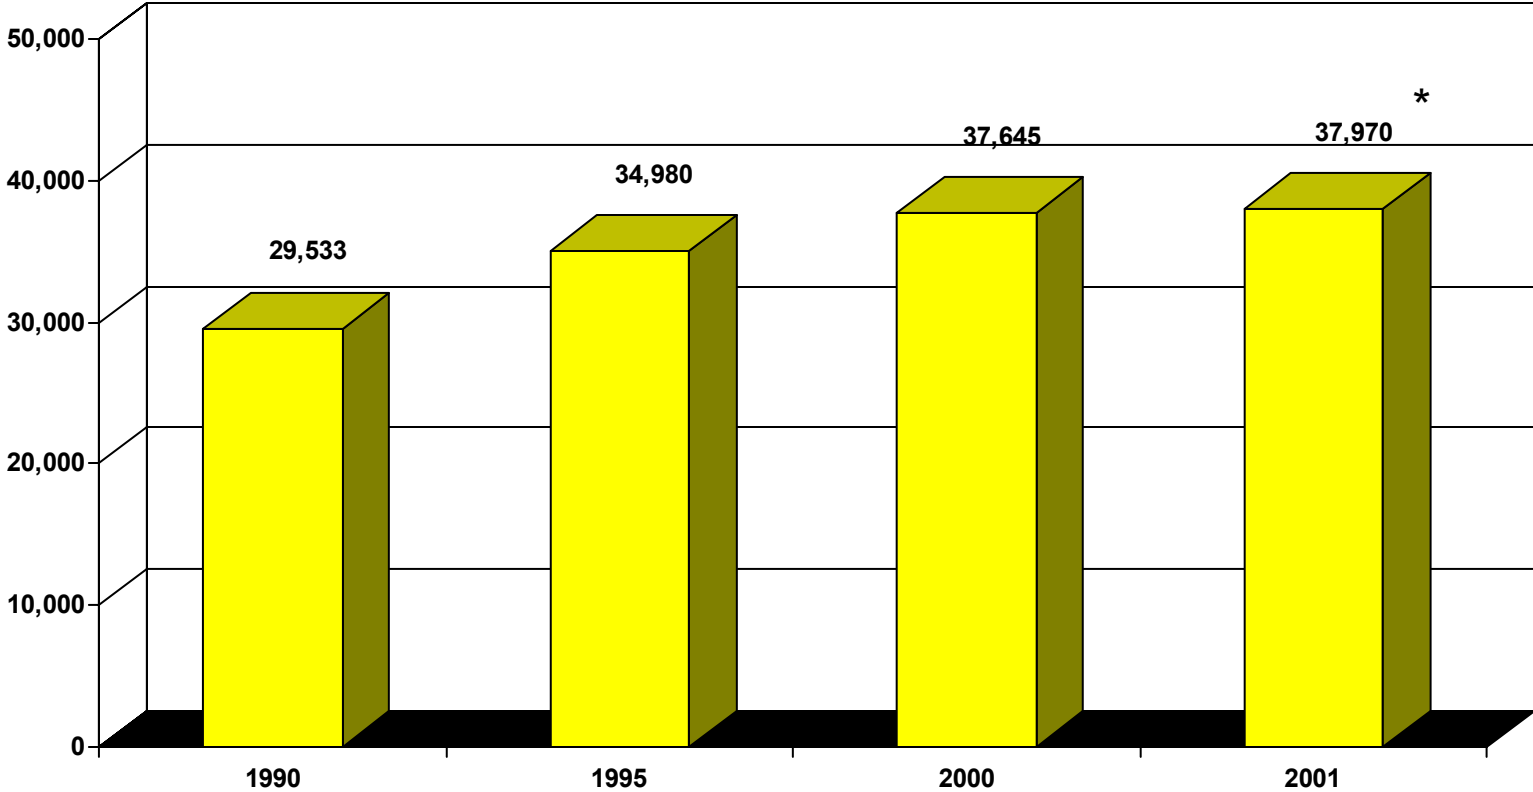

Chesapeake Public Schools Enrollment Projection K - 12

**Increase of 325 students above membership on 9/30/00.*

Source: Planning and Budget Offices, Chesapeake Public Schools (December 2000).