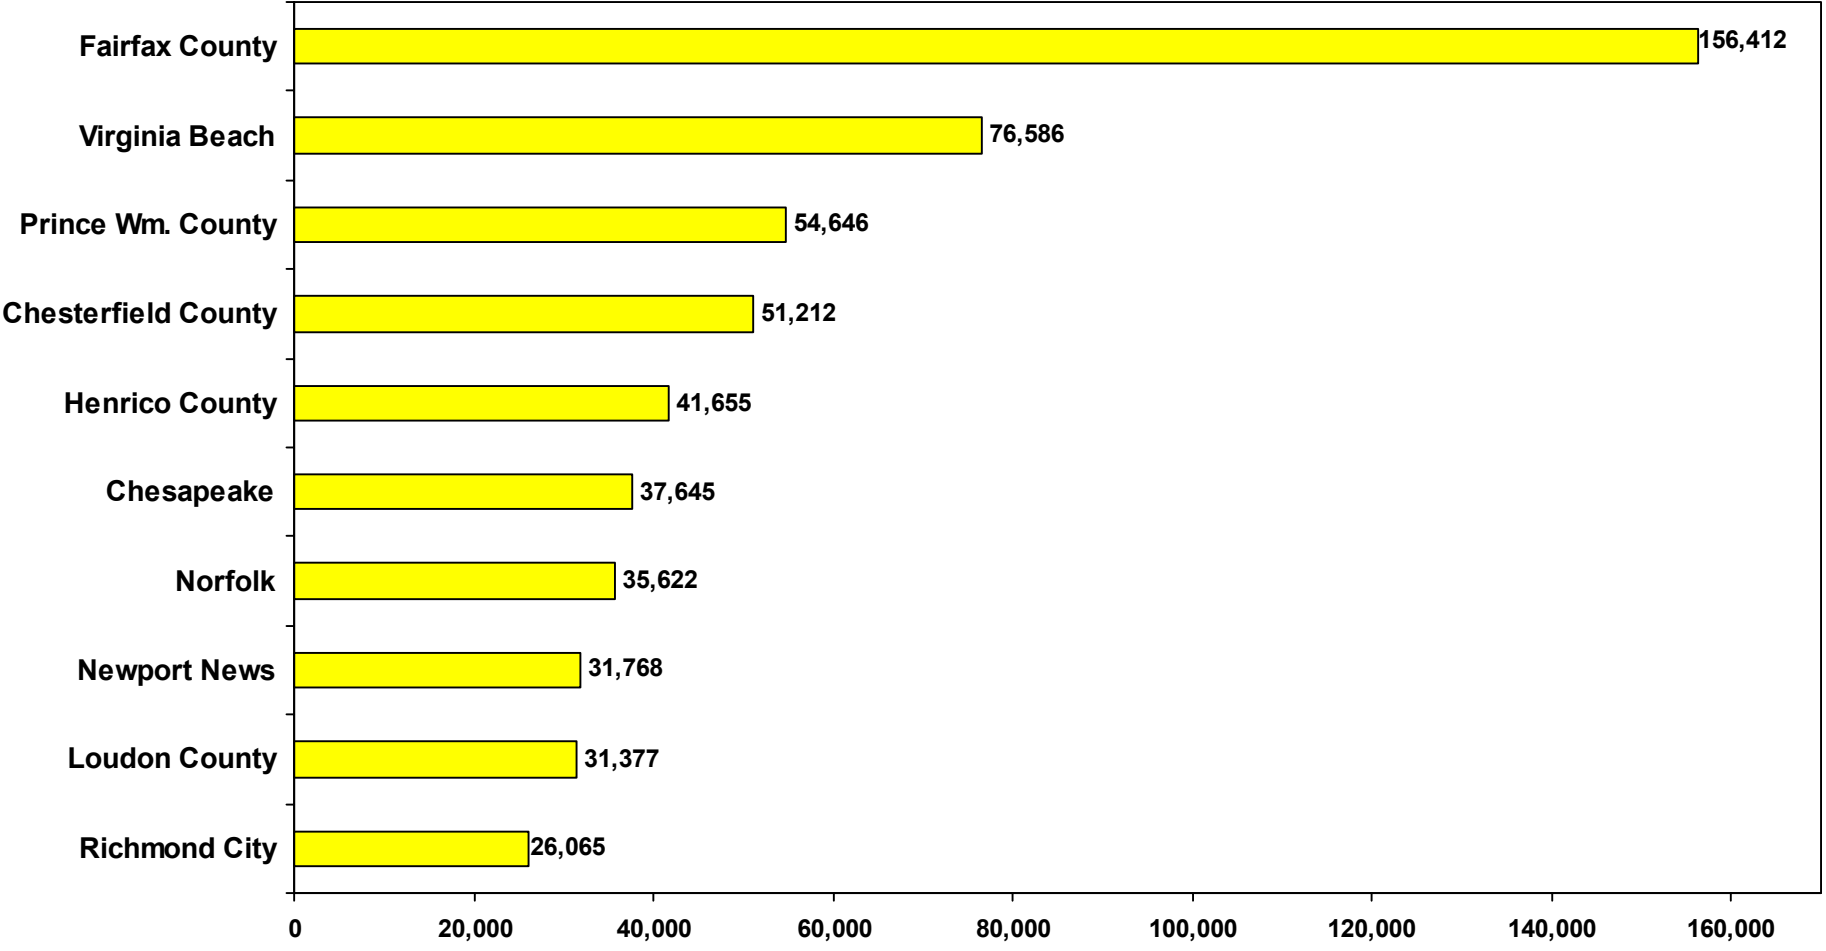

# K-12 Enrollment in the Ten Largest School Divisions in Virginia 2000-2001

Division:

Source: Virginia Department of Education-September 30, 2000 Enrollment Summary (January 2001)