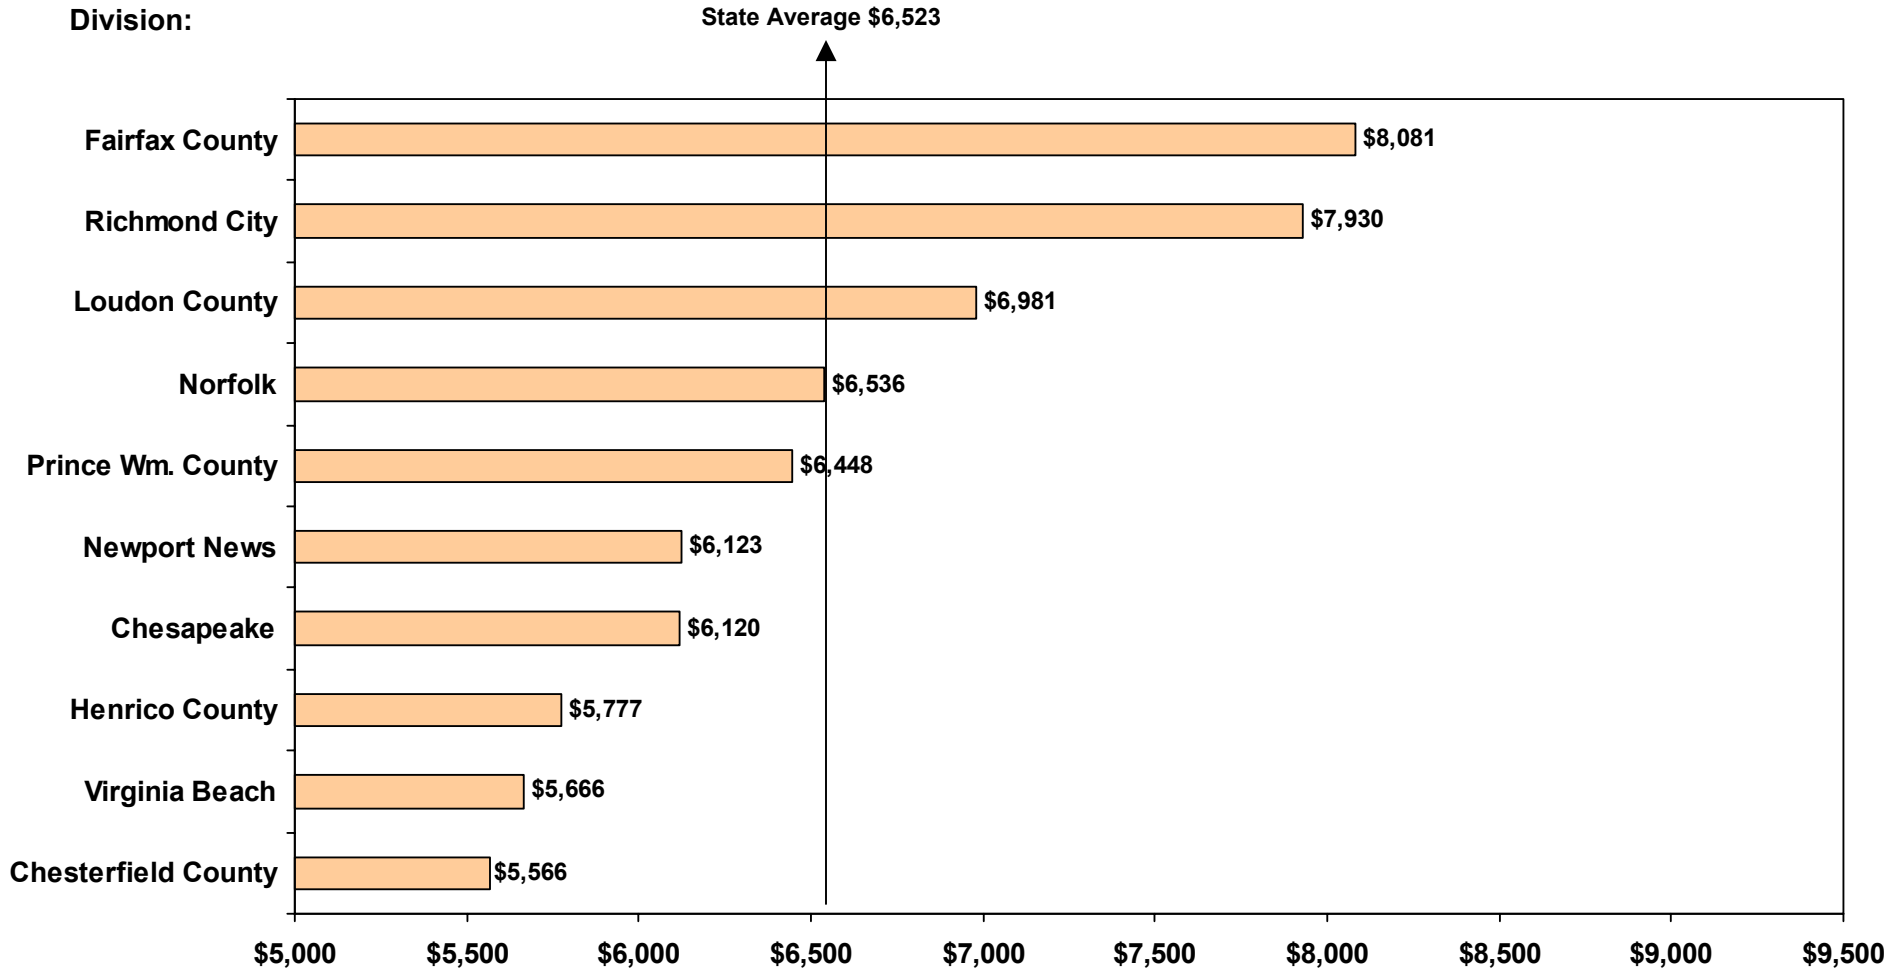

# Total Per Pupil Expenditure in the Ten Largest School Divisions 1998-1999

Source: 1998-99 Superintendent's Annual Report for Virginia, Virginia Department of Education (2000)