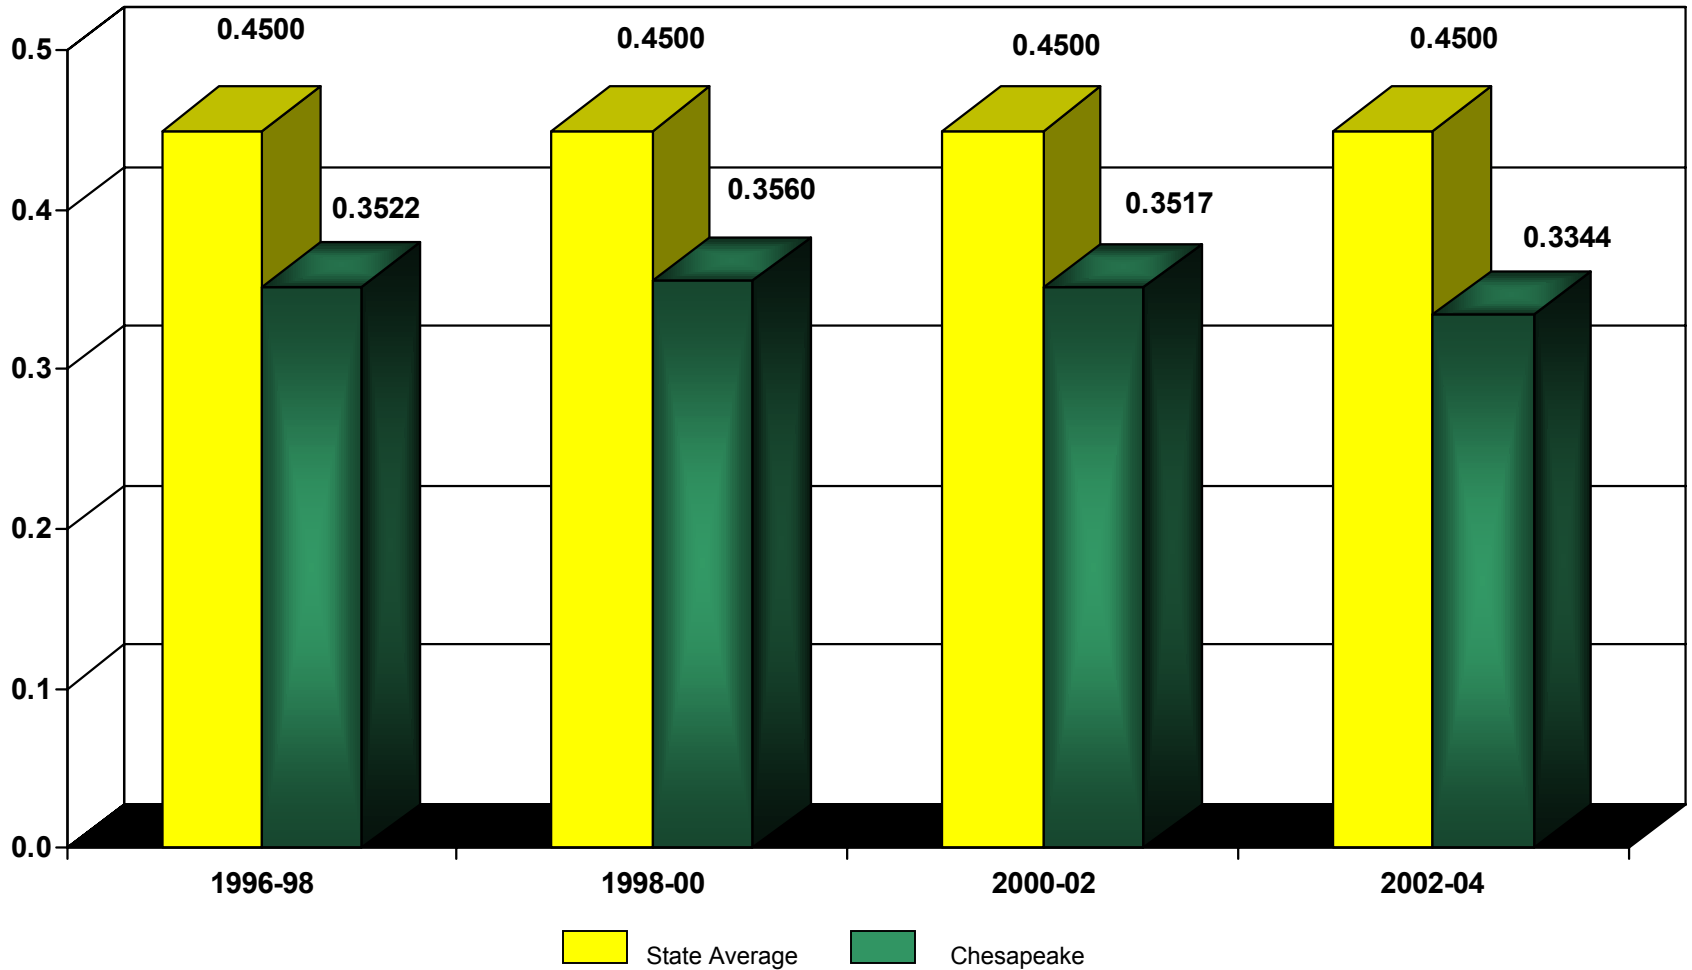

Composite Index Comparison Chesapeake and Virginia State Average 1996-1998 to 2002-2004

Source: Superintendent's Memo No. 168, Virginia Department of Education (November 2001)