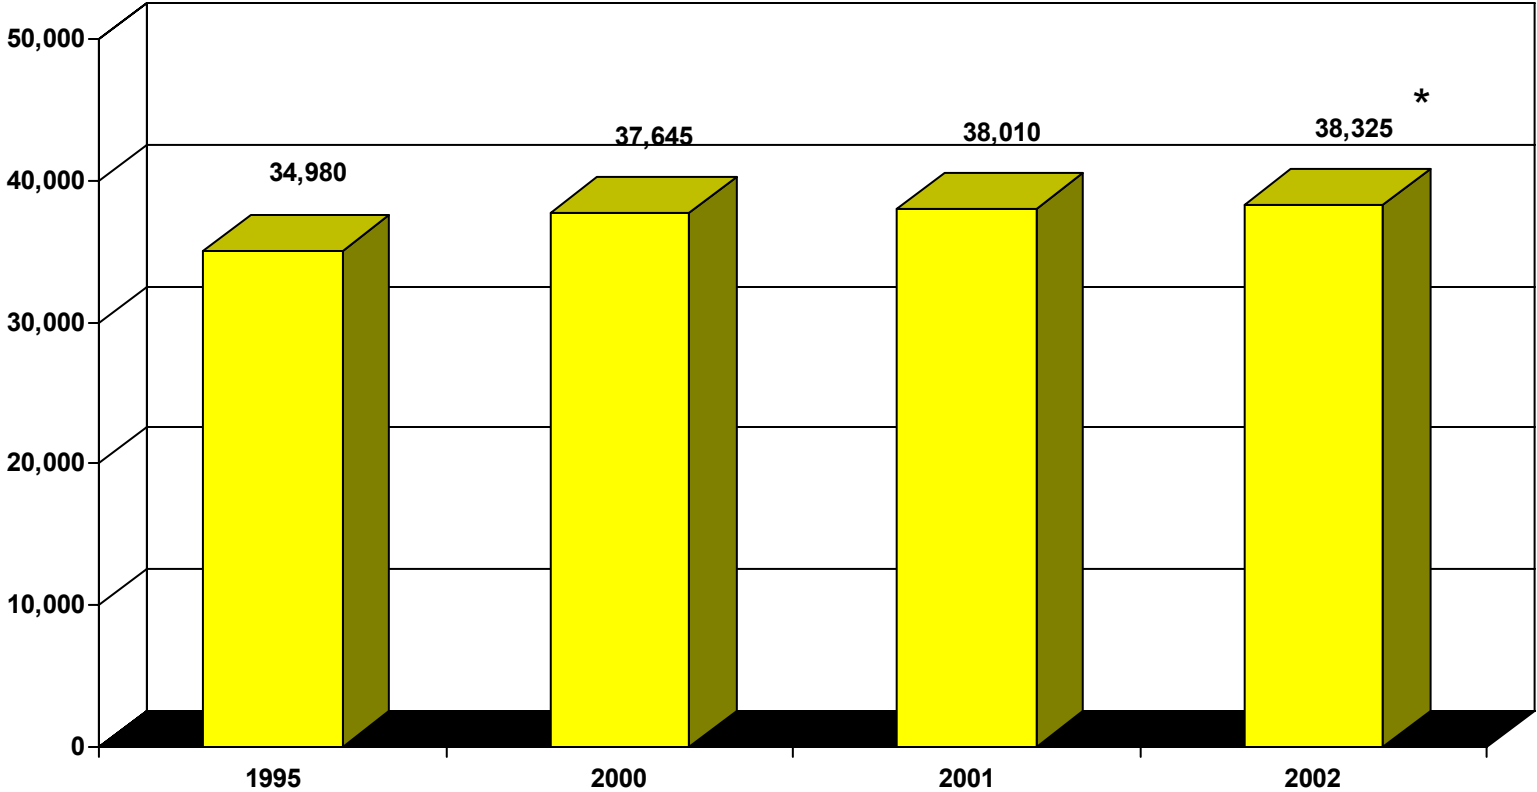

Chesapeake Public Schools Enrollment Projection K - 12

**Increase of 315 students above membership on 9/30/01.
Source: Planning and Budget Offices, Chesapeake Public Schools (December 2001).*