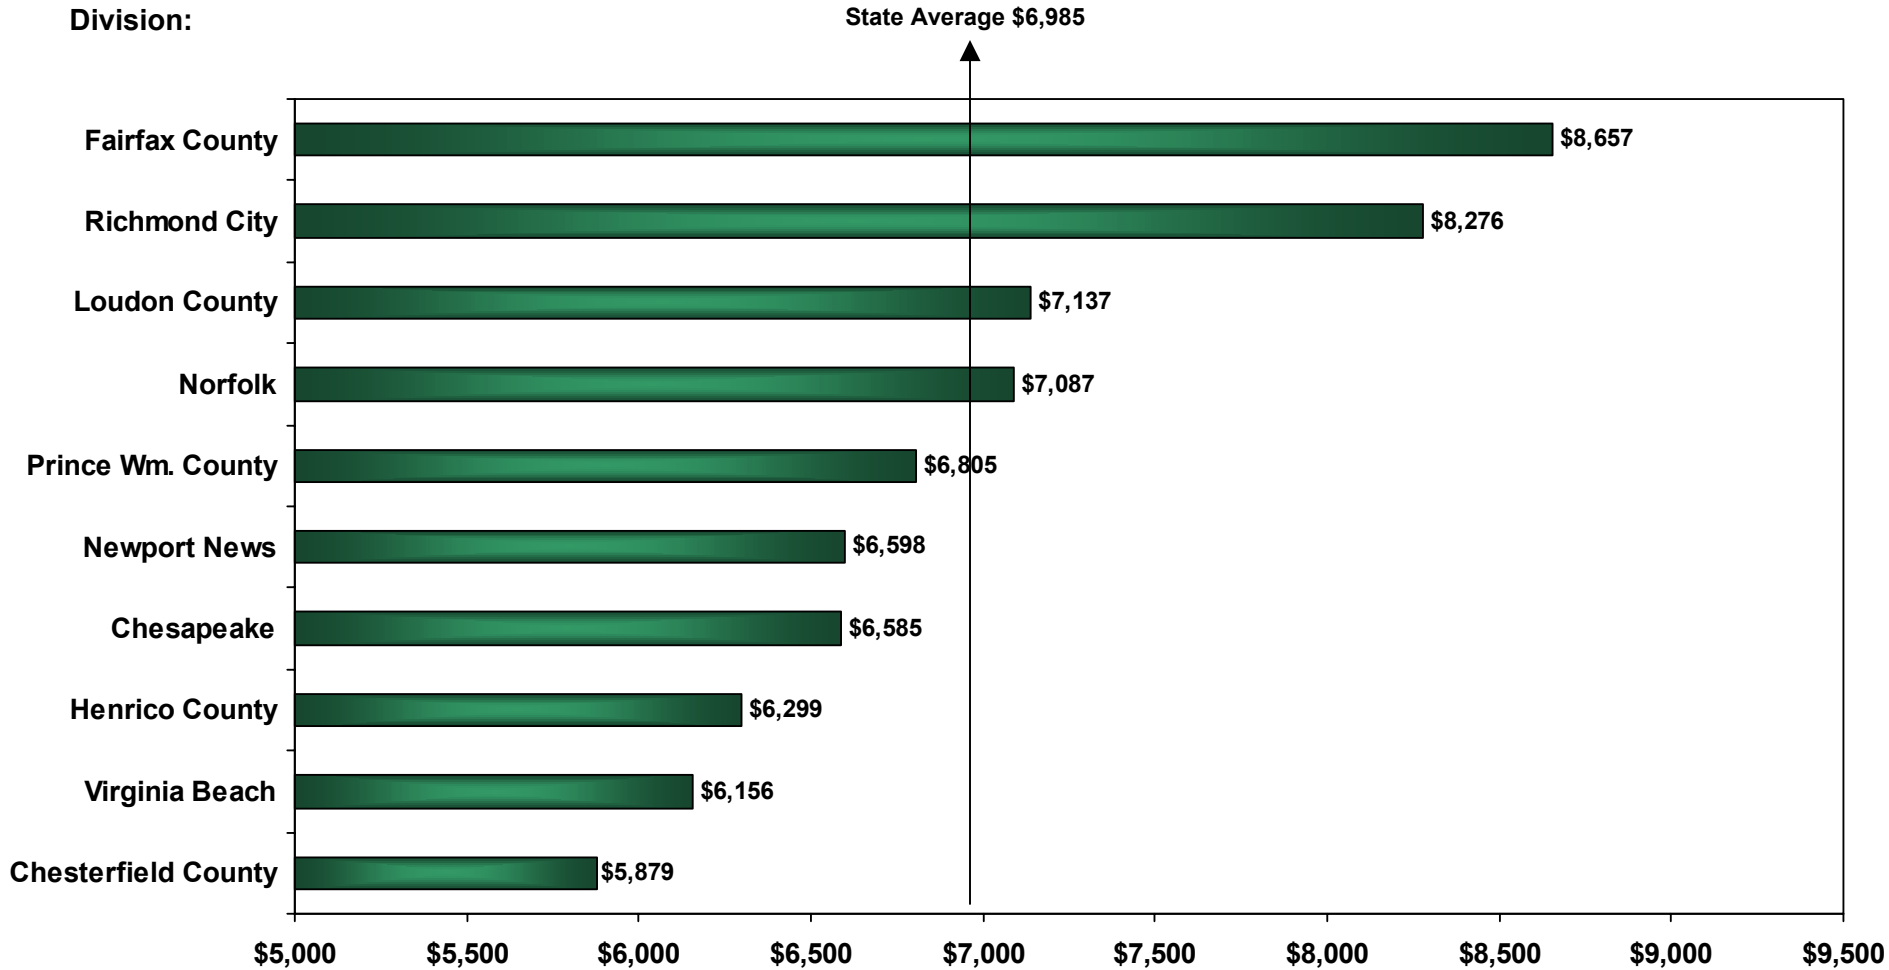

Total Per Pupil Expenditure in the Ten Largest School Divisions 1999-2000

Source: 1999-00 Superintendent's Annual Report for Virginia, Virginia Department of Education (2001)