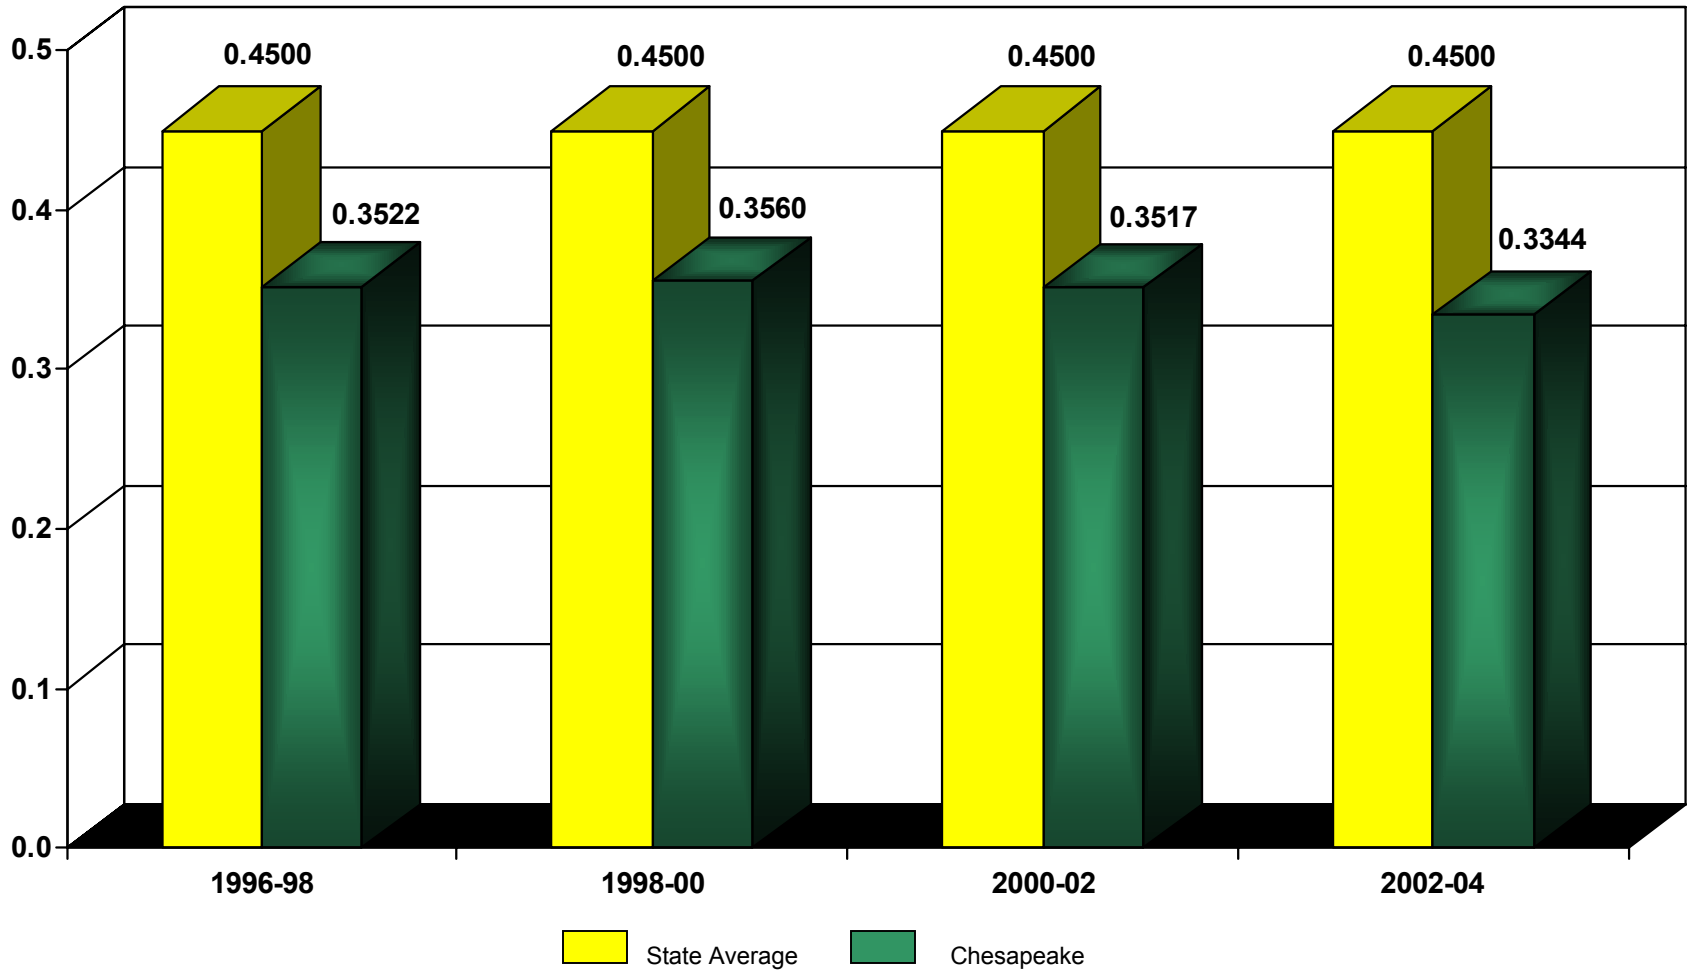

Composite Index Comparison Chesapeake and Virginia State Average 1996-1998 to 2002-2004

Source: Superintendent's Memo No. 168, Virginia Department of Education (November 2001)