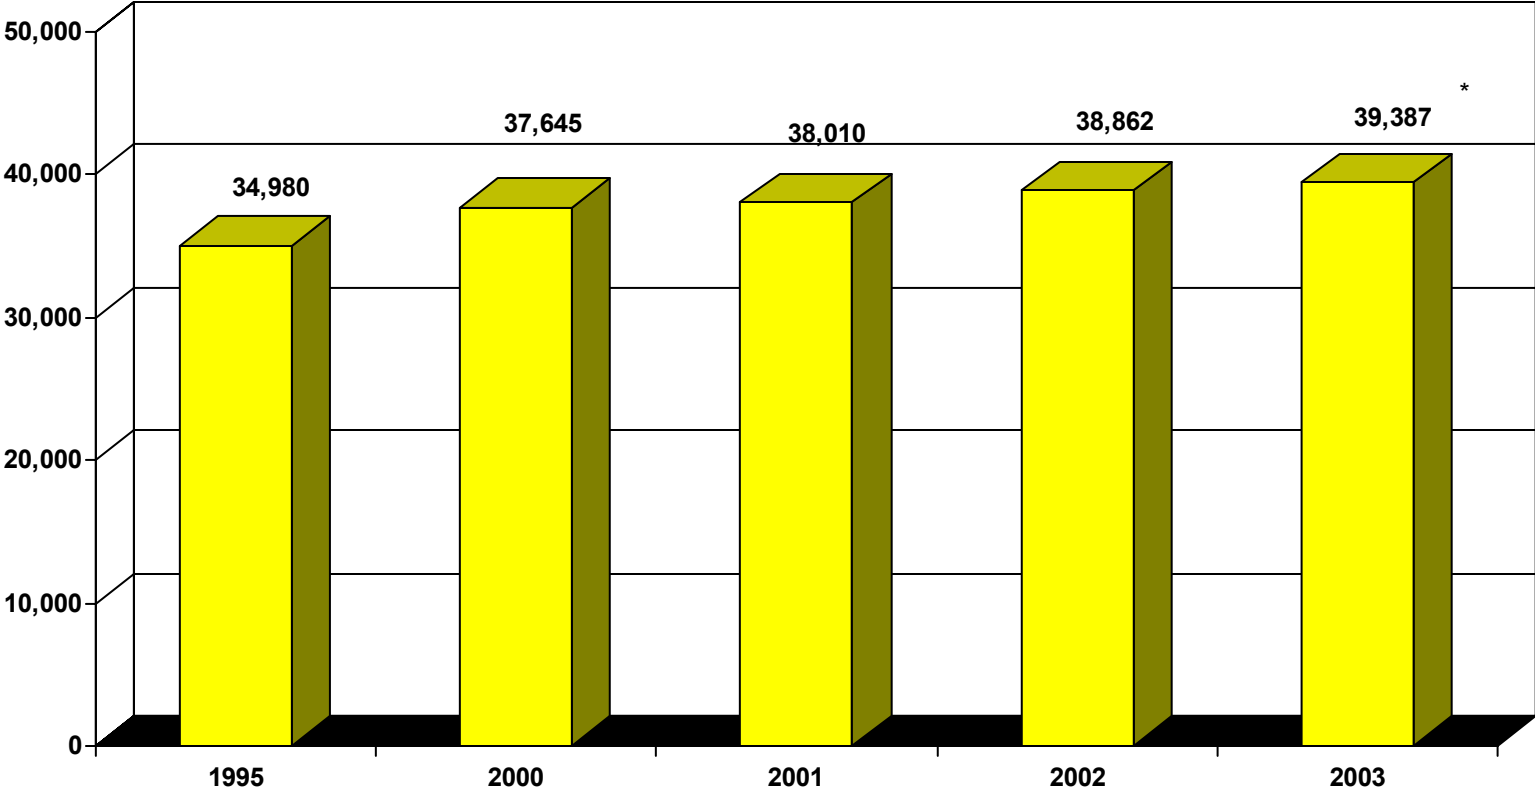

Chesapeake Public Schools Enrollment Projection K - 12

*Increase of 525 students above membership on 9/30/02.

Source: Planning and Budget Offices, Chesapeake Public Schools (December 2002).