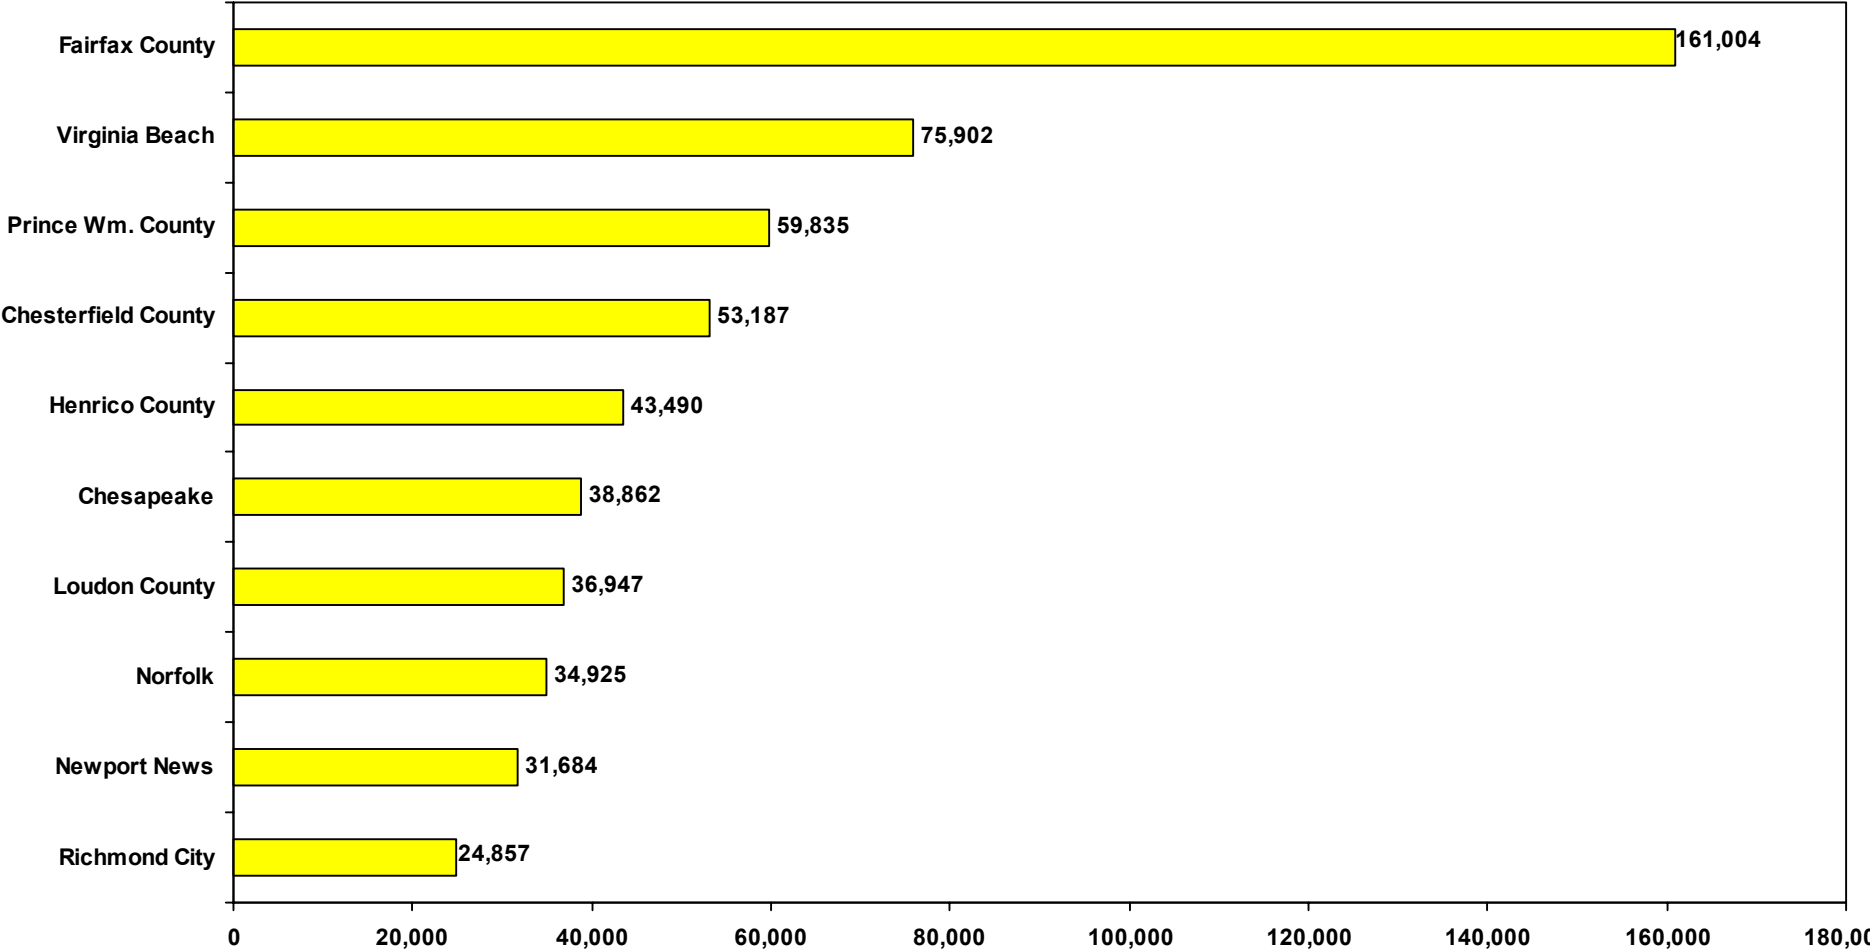

# K-12 Enrollment in the Ten Largest School Divisions in Virginia 2002-2003

Division:

Source: Virginia Department of Education -September 30, 2002 Enrollment Summary (January 2003)