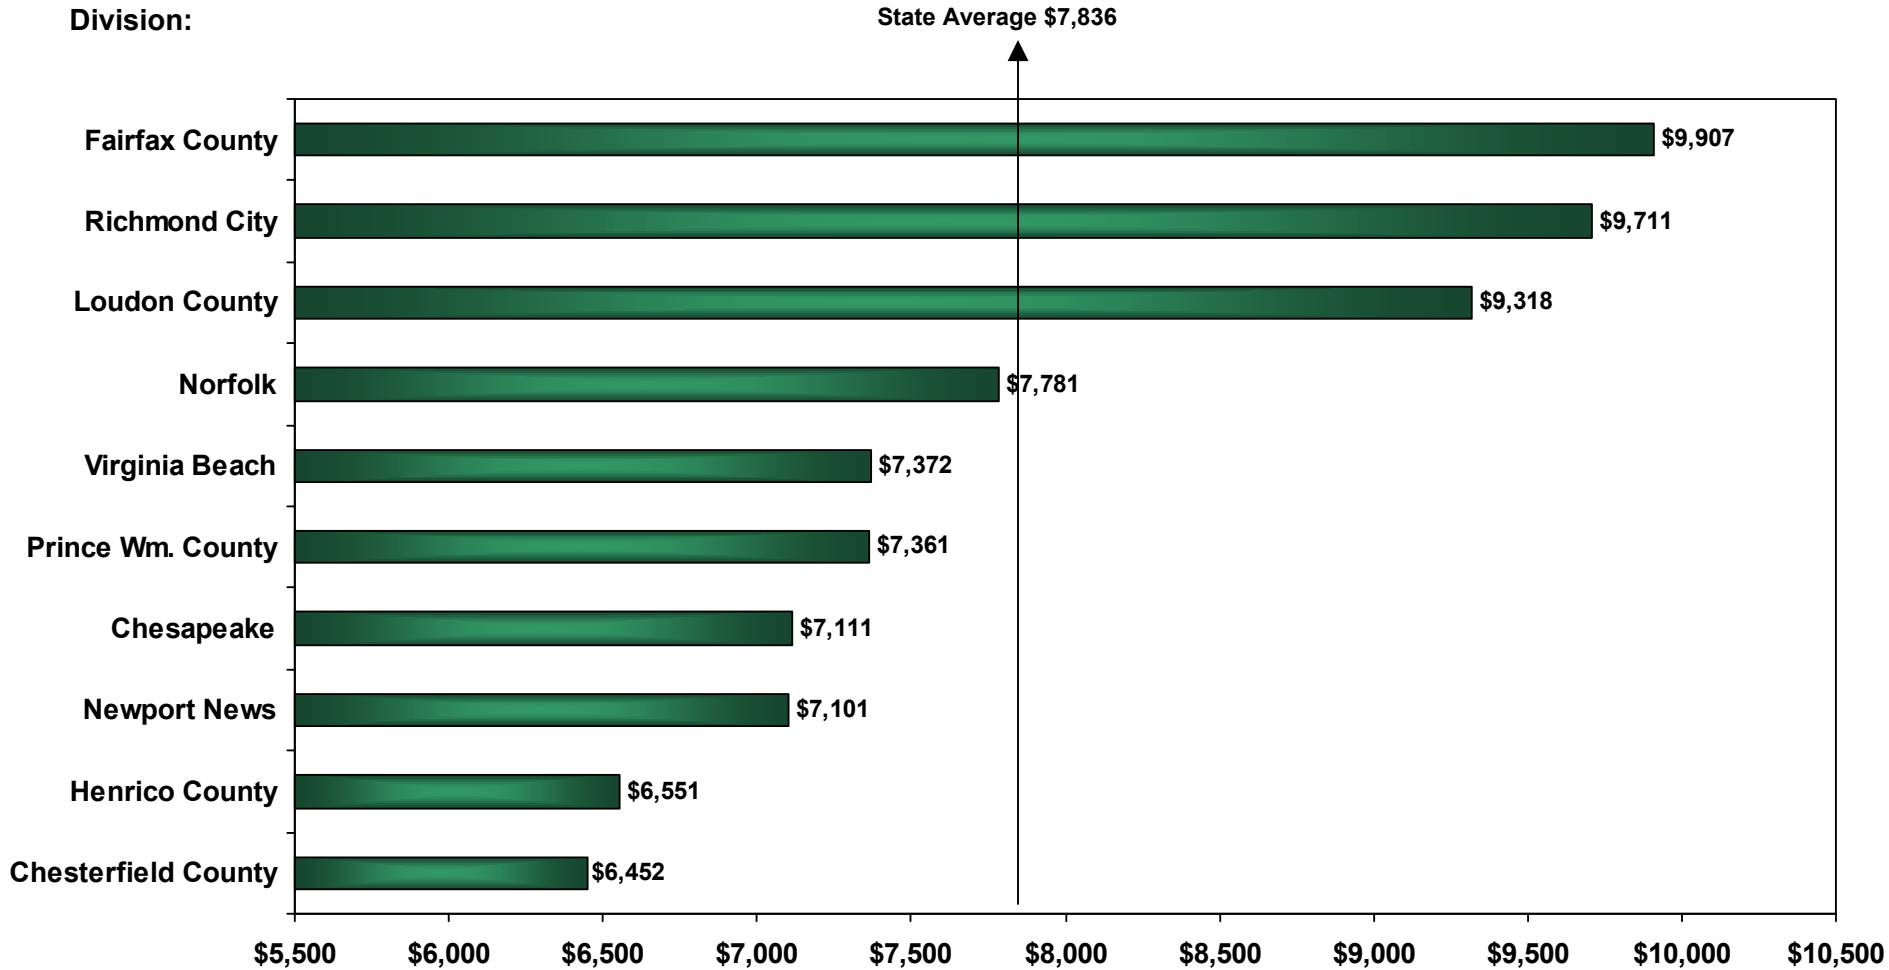

Total Per Pupil Expenditure in the Ten Largest School Divisions 2001-2002

Source: 2001-02 Superintendent's Annual Report for Virginia, Virginia Department of Education (2003)