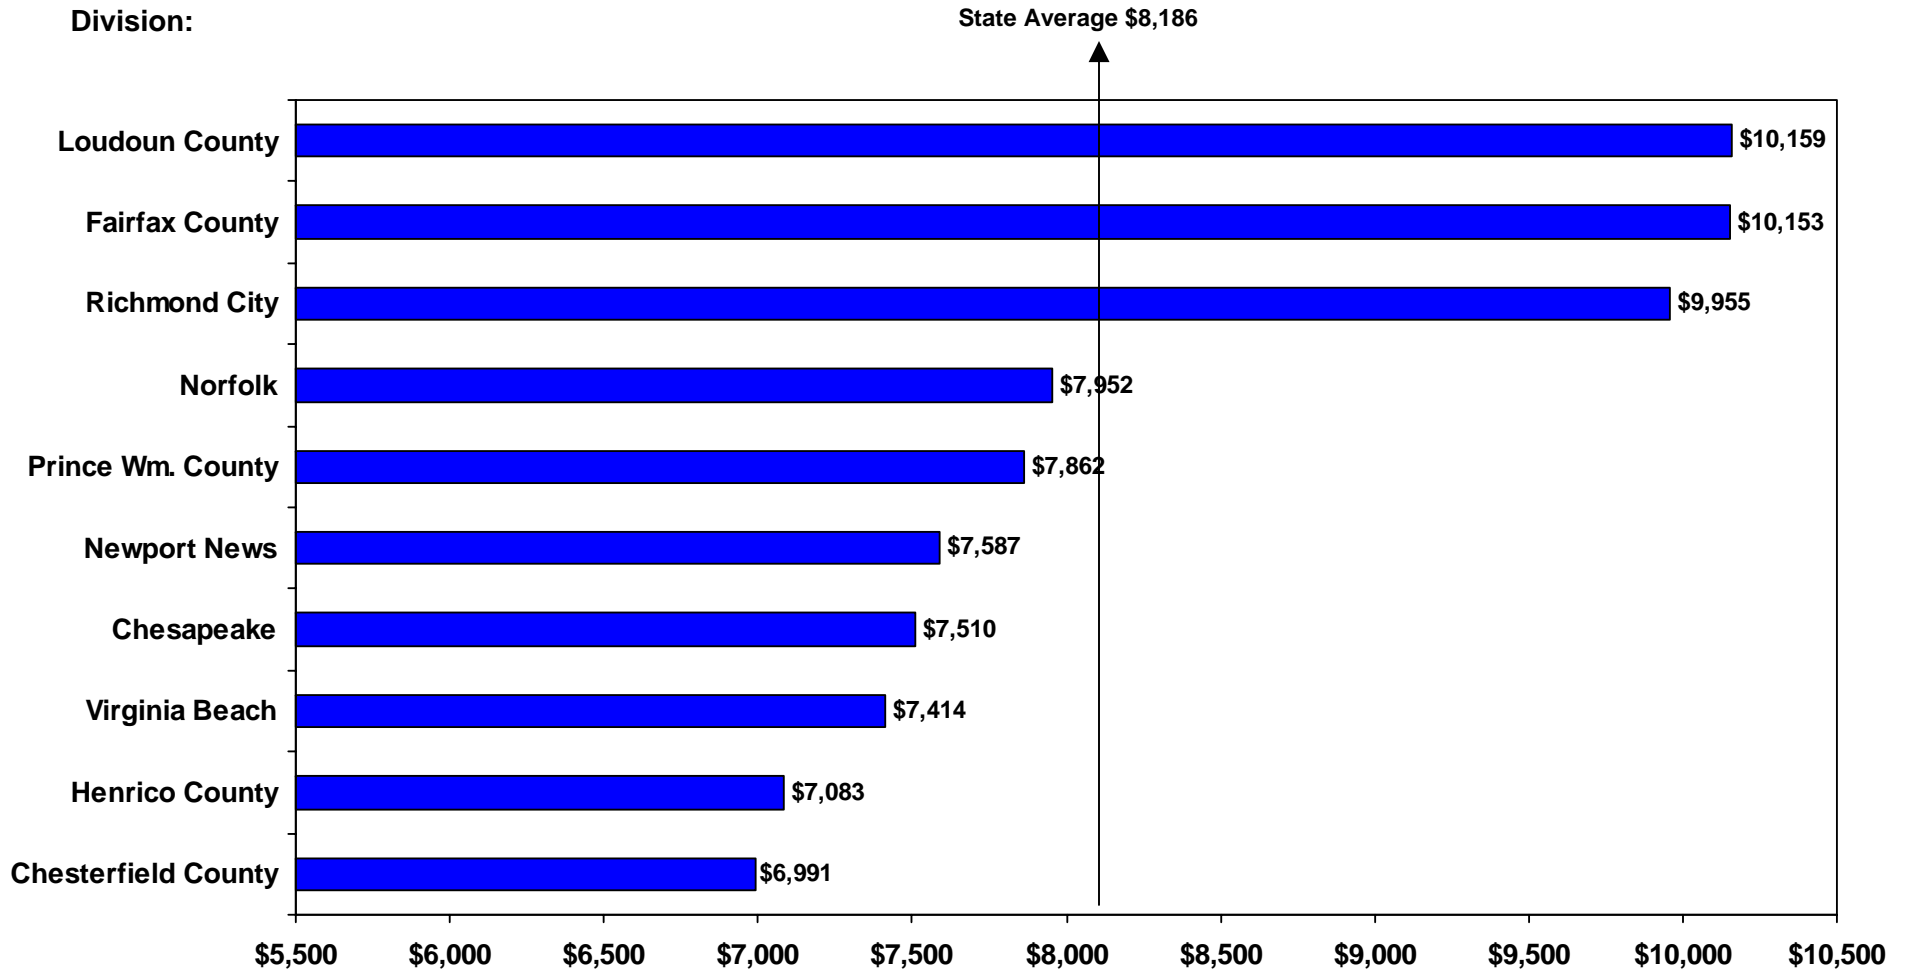

Total Per Pupil Expenditure in the Ten Largest School Divisions 2002-2003

Source: 2002-03 Superintendent's Annual Report for Virginia, Virginia Department of Education (2004)