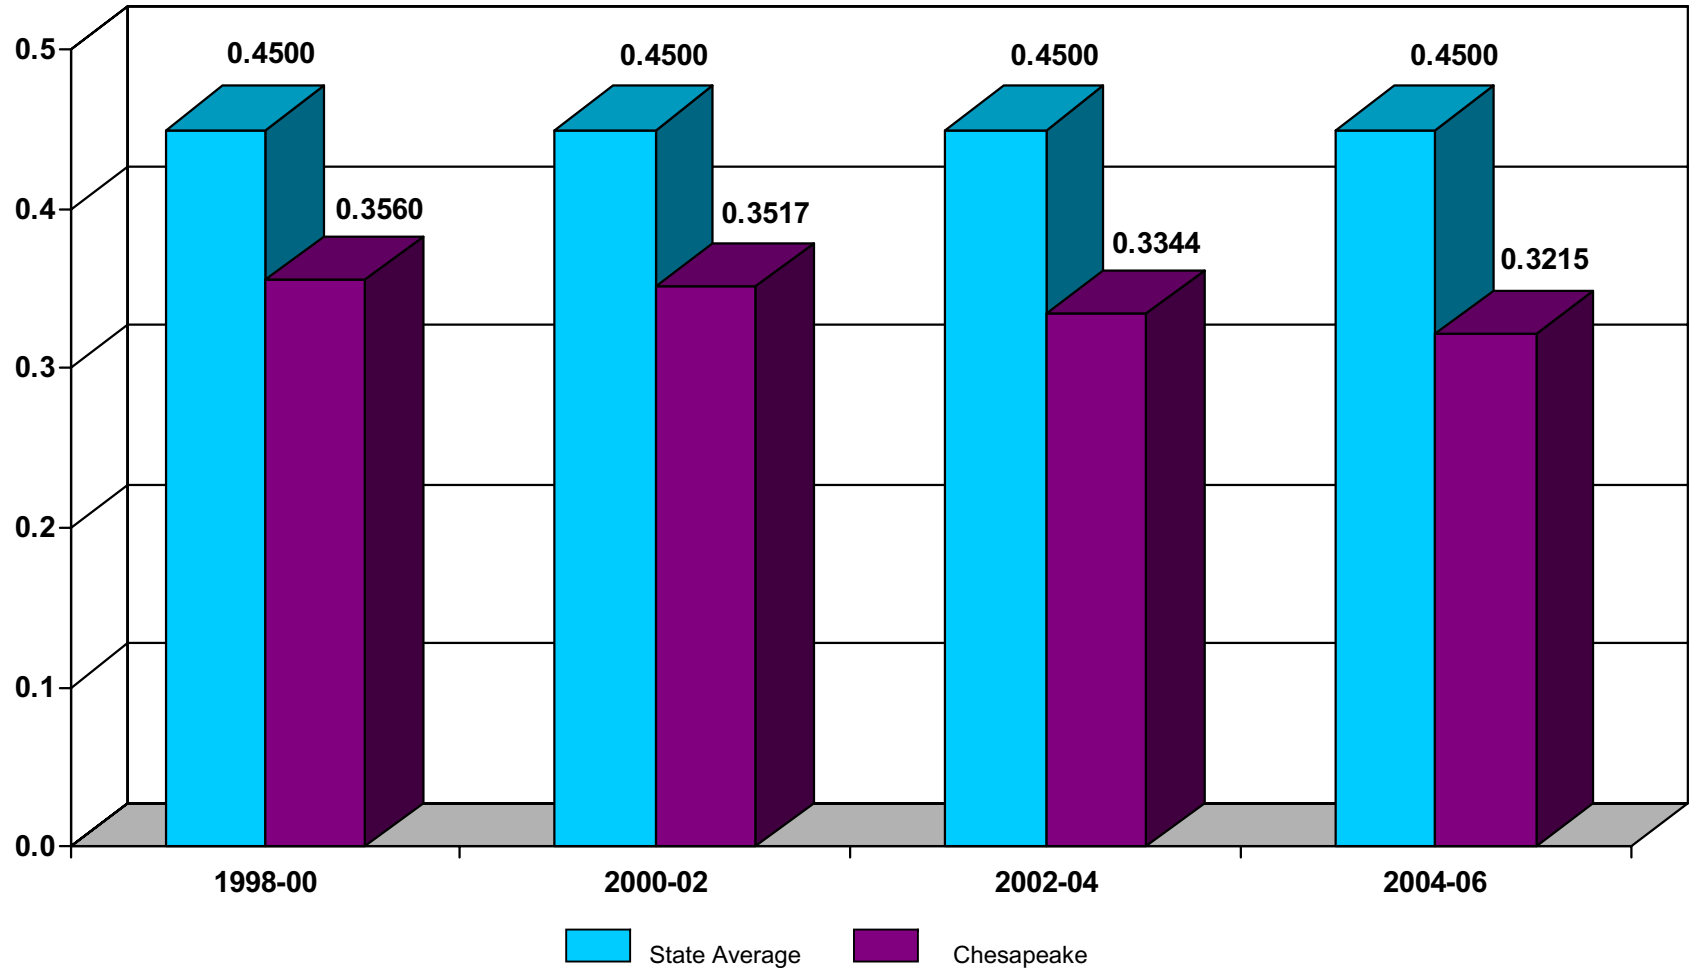

Composite Index Comparison Chesapeake and Virginia State Average 1998-2000 to 2004-2006

Source: Superintendent's Memo No. 208, Virginia Department of Education (December 2003)