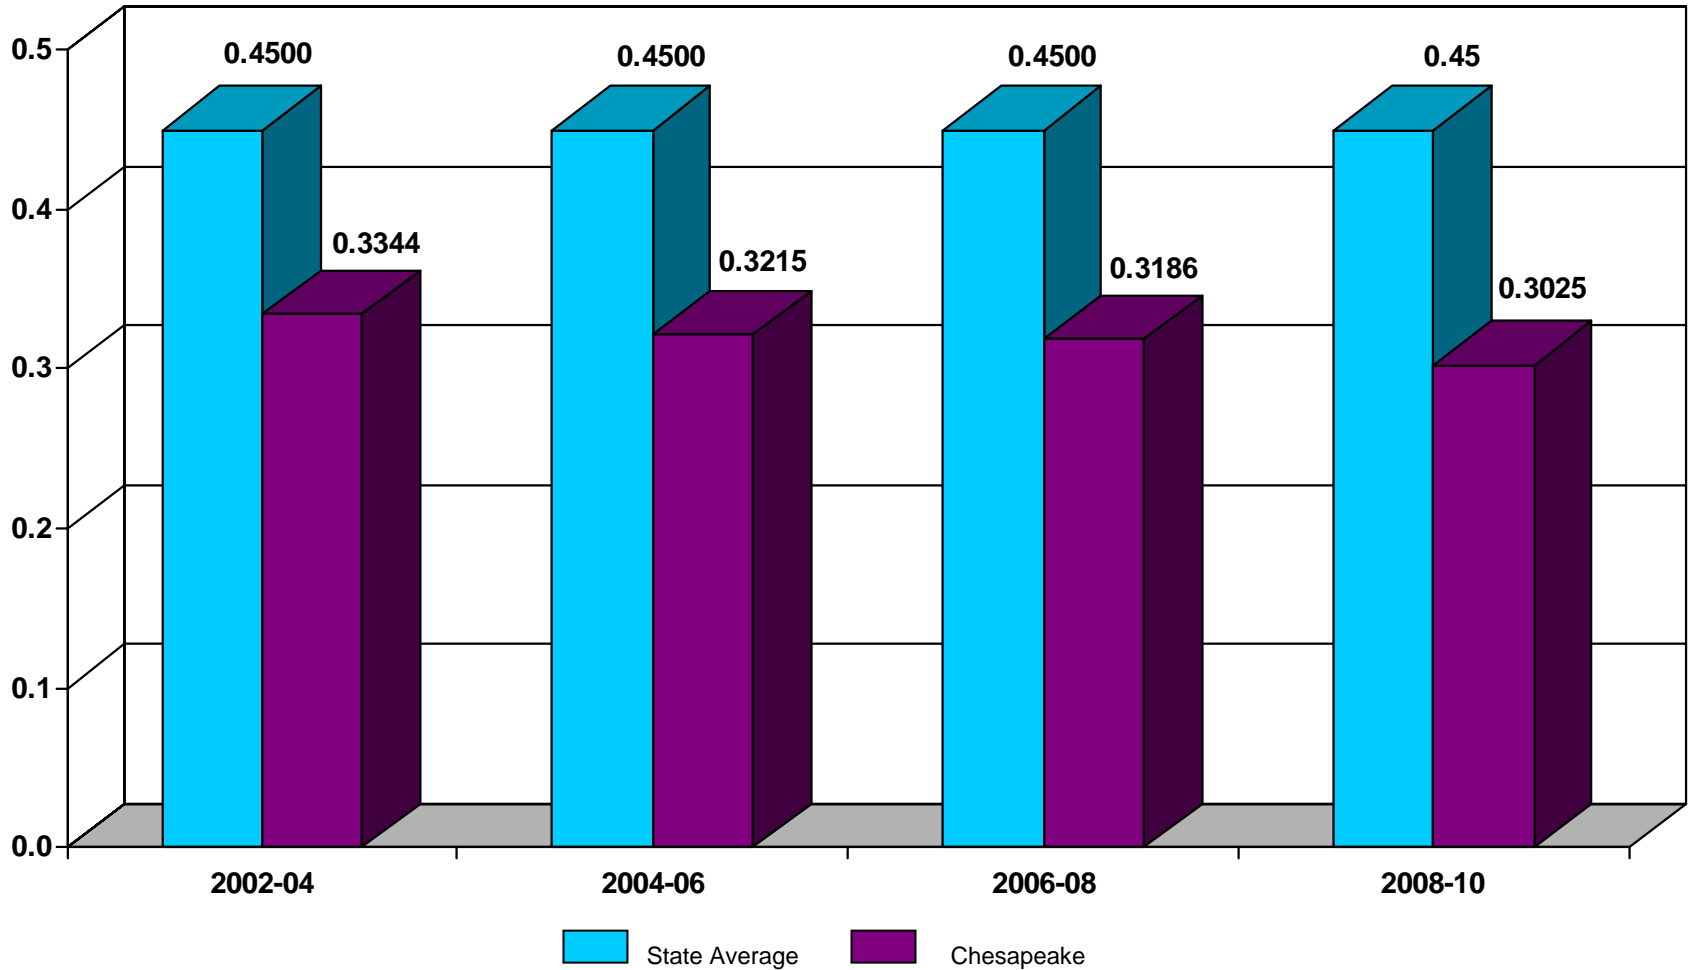

Composite Index Comparison Chesapeake and Virginia State Average 2002-2004 to 2008-2010

Source: Superintendent's Memo No. 241, Virginia Department of Education (November 2007)