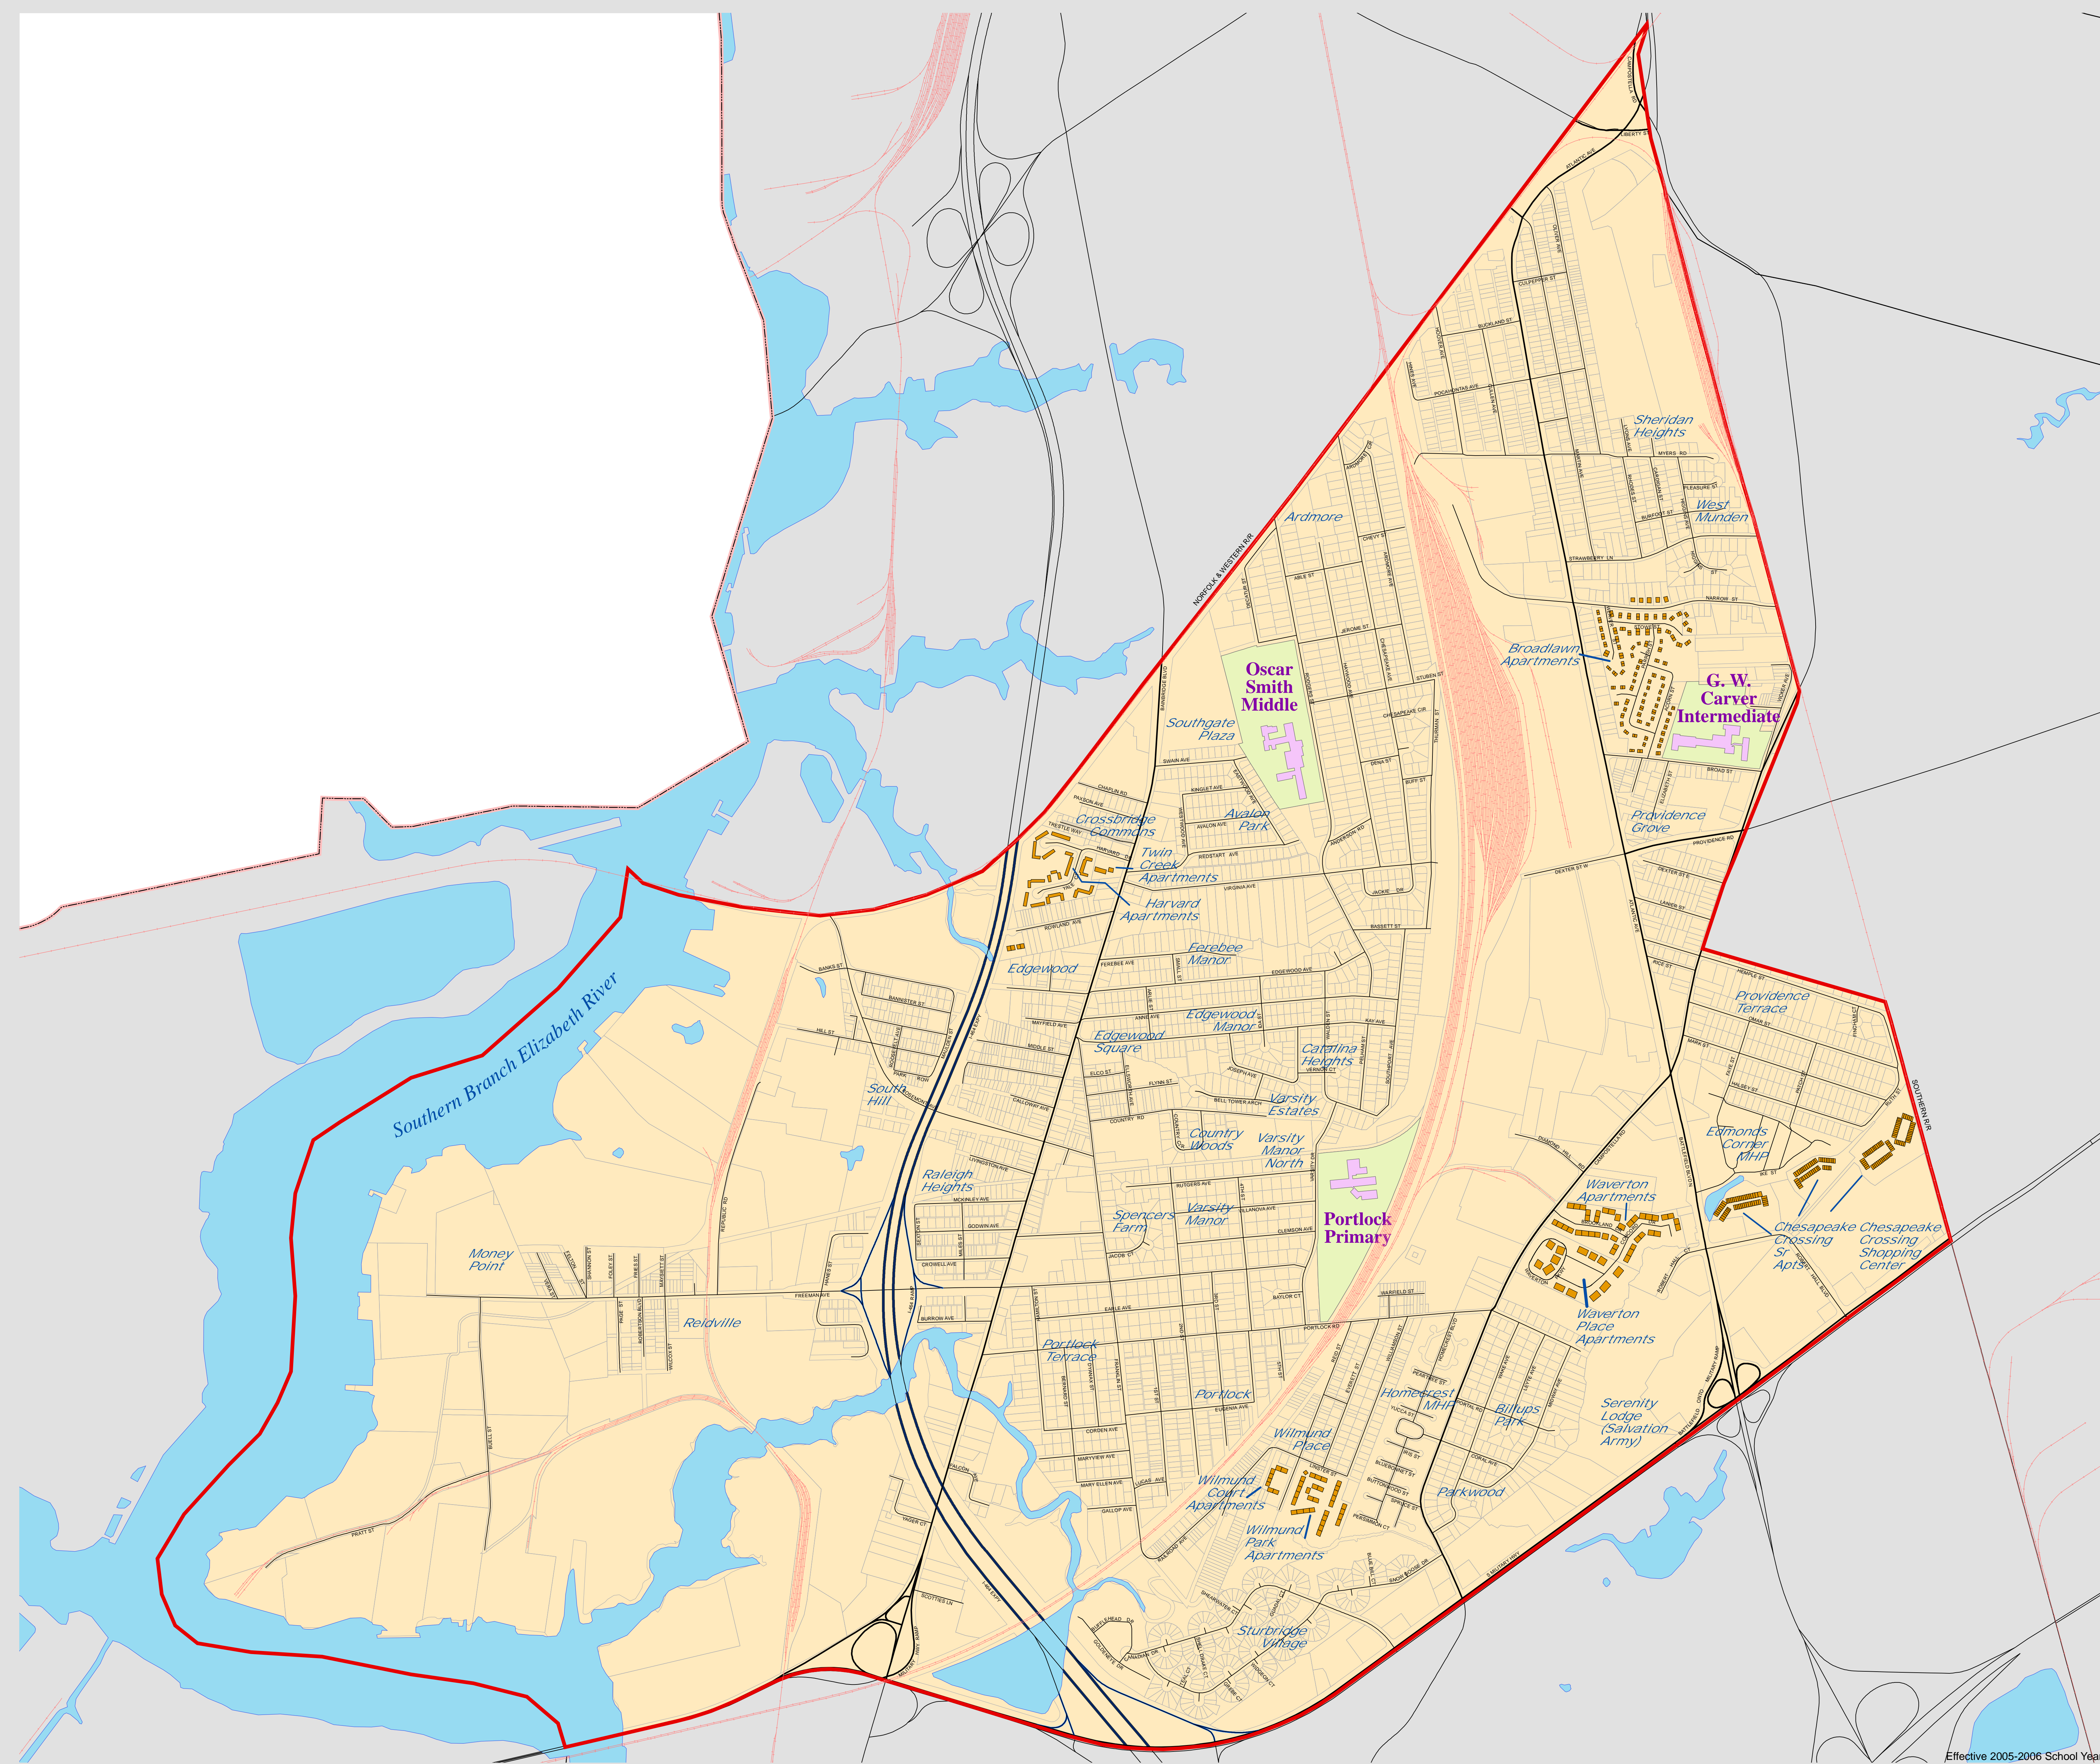

Carver Intermediate School Attendance Zone

Chesapeake Public Schools | Carver Intermediate School
312 Cedar Rd | 2601 Broad St
Chesapeake, VA 23322 | Chesapeake, VA 23324
(757) 547-0153 | (757) 494-7505

Legend

- City Boundary
- Carver Intermediate Attendance Zone
- Railroads
- Apartments
- Water
- School Building
- CPS Property
- Parcels

1. ### Roads
2. Interstate
   - Residential

1. ### Labels
2. STREETS
   SCHOOLS
   Neighborhoods

Created by the Planning and Design Group, GIS Group. (757) 547-0590
<http://eclipse.cps.k12.va.us/geoportal/arcgis/Planning/MapCenter.html>
11-22-05

CPS Elementary School Zones

Effective 2005-2006 School Year

Effective 2005-2006 School Year