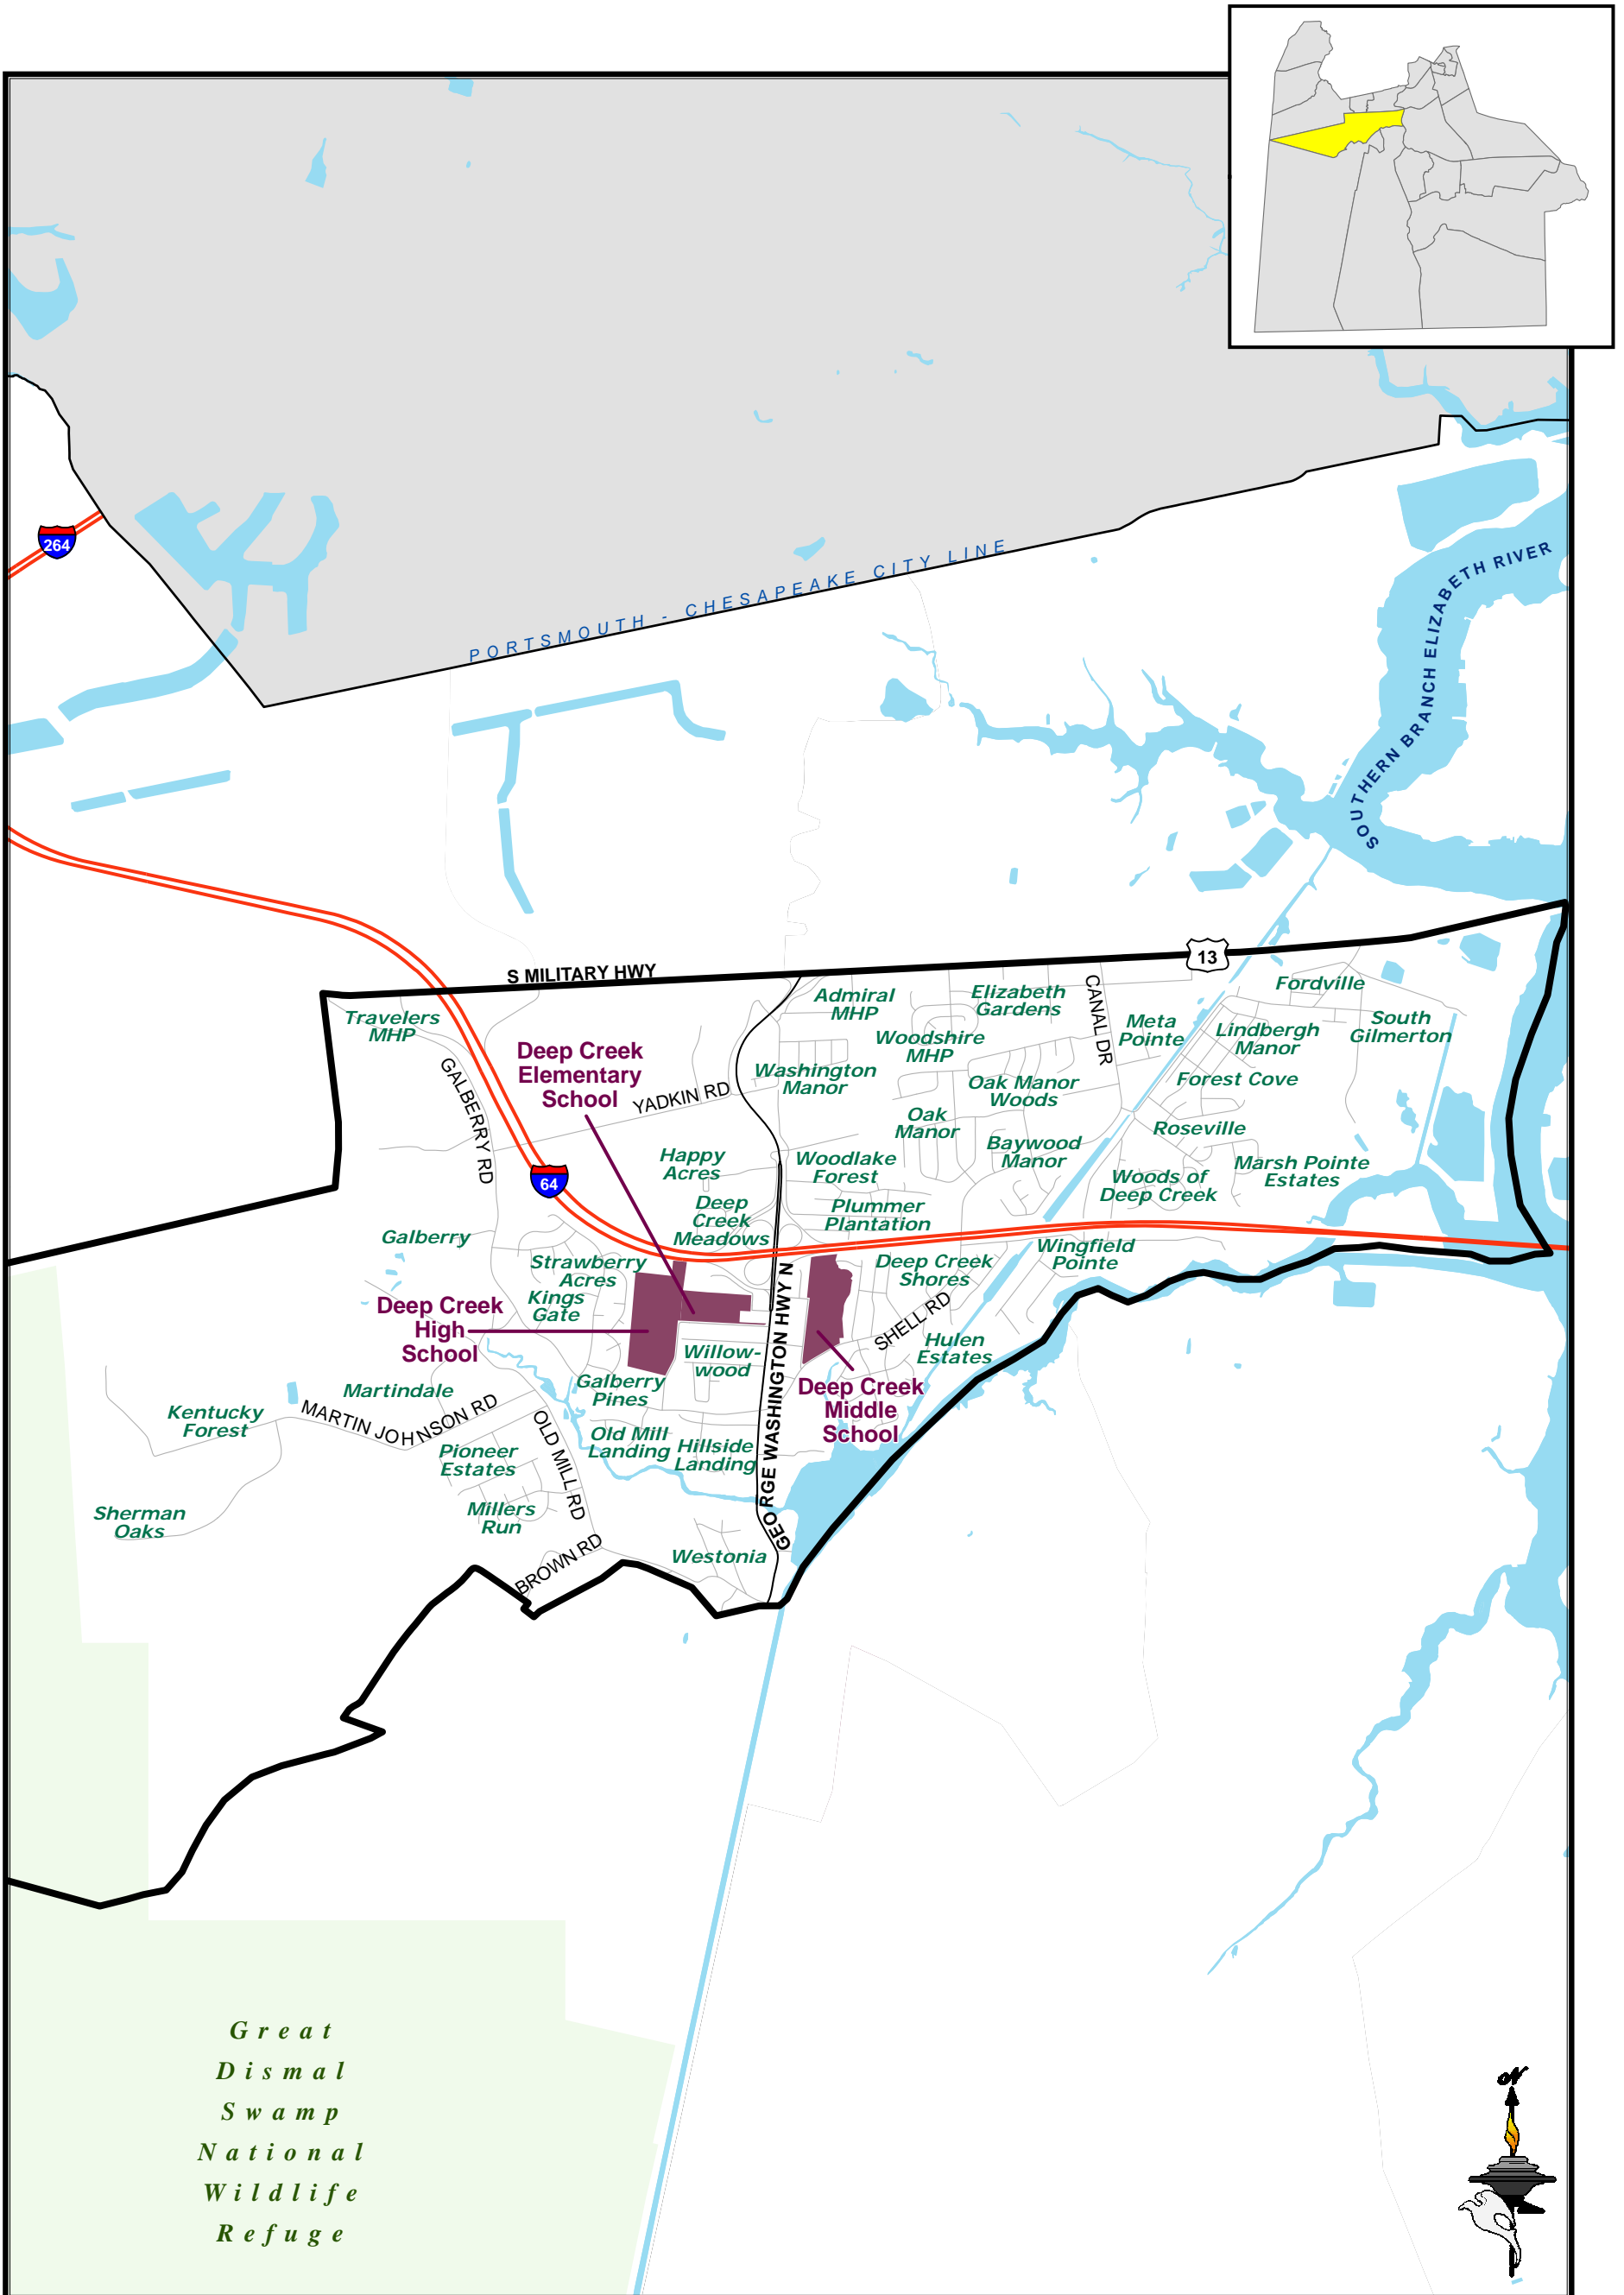

Deep Creek Elementary School Attendance Zone

Effective for the 2008-2009 School Year