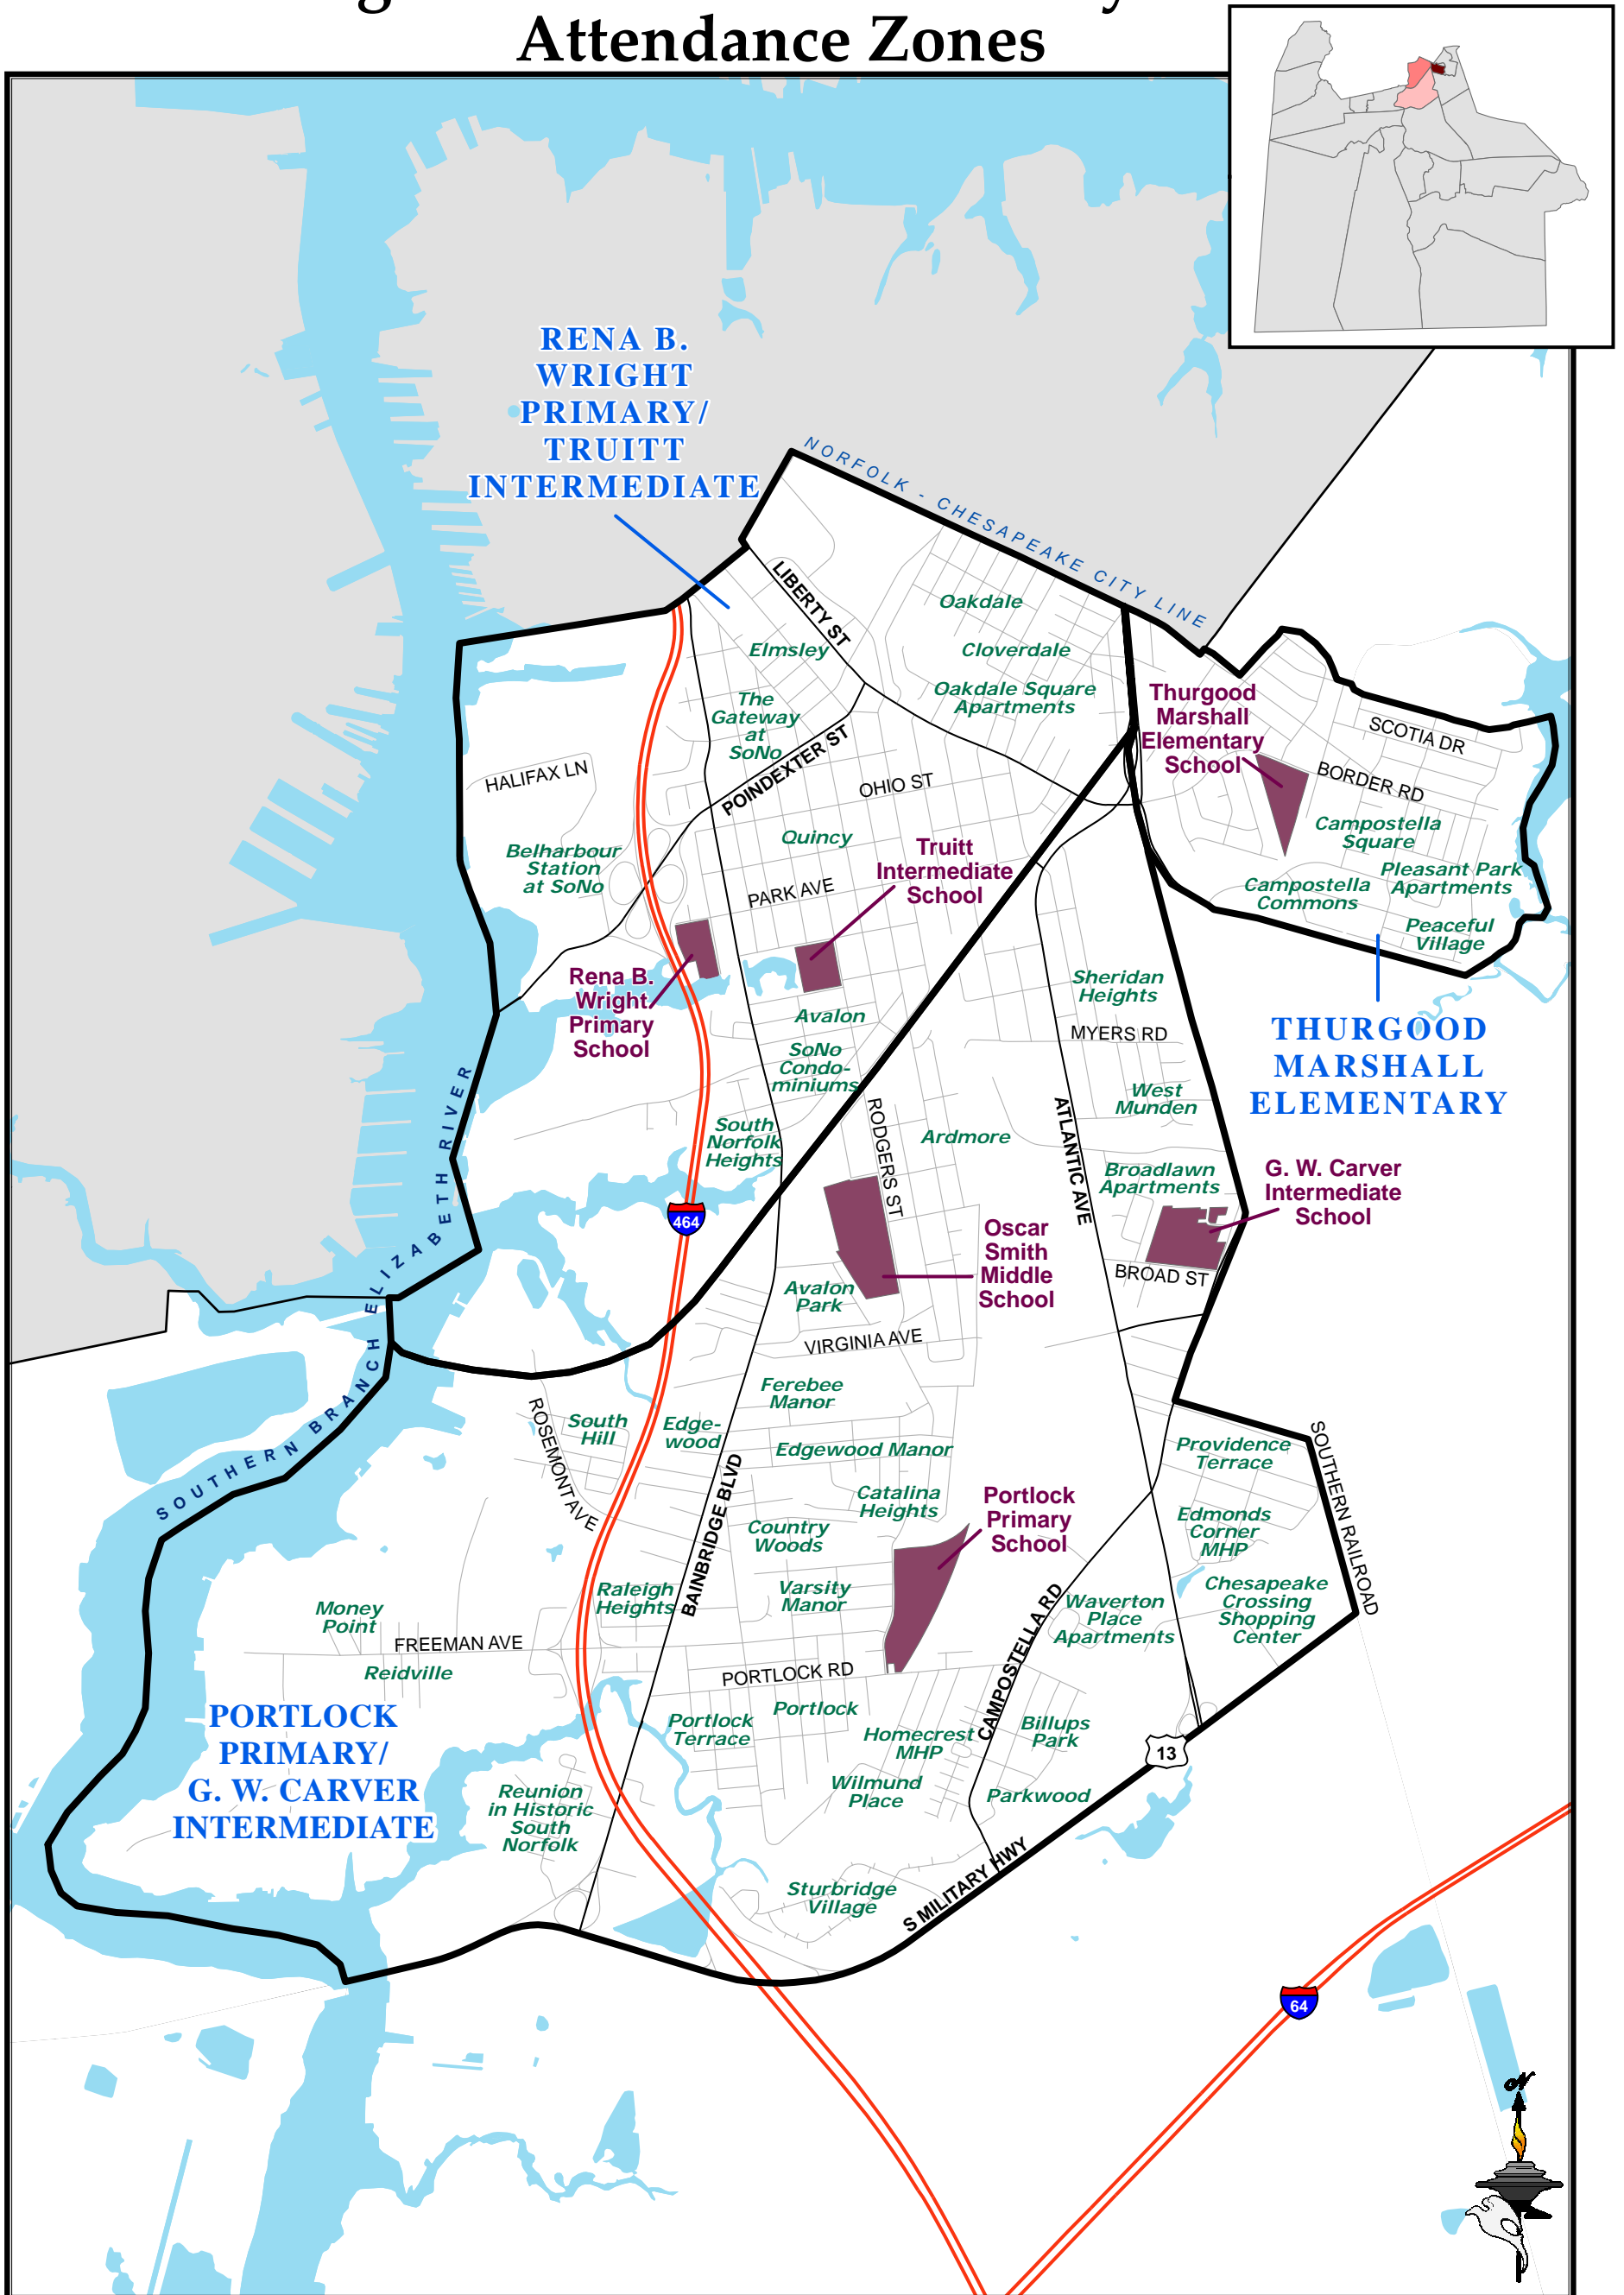

Rena B. Wright Primary School/ Truitt Intermediate School, Portlock Primary School/ G. W. Carver Intermediate School & Thurgood Marshall Elementary School Attendance Zones

Effective for the 2008-2009 School Year