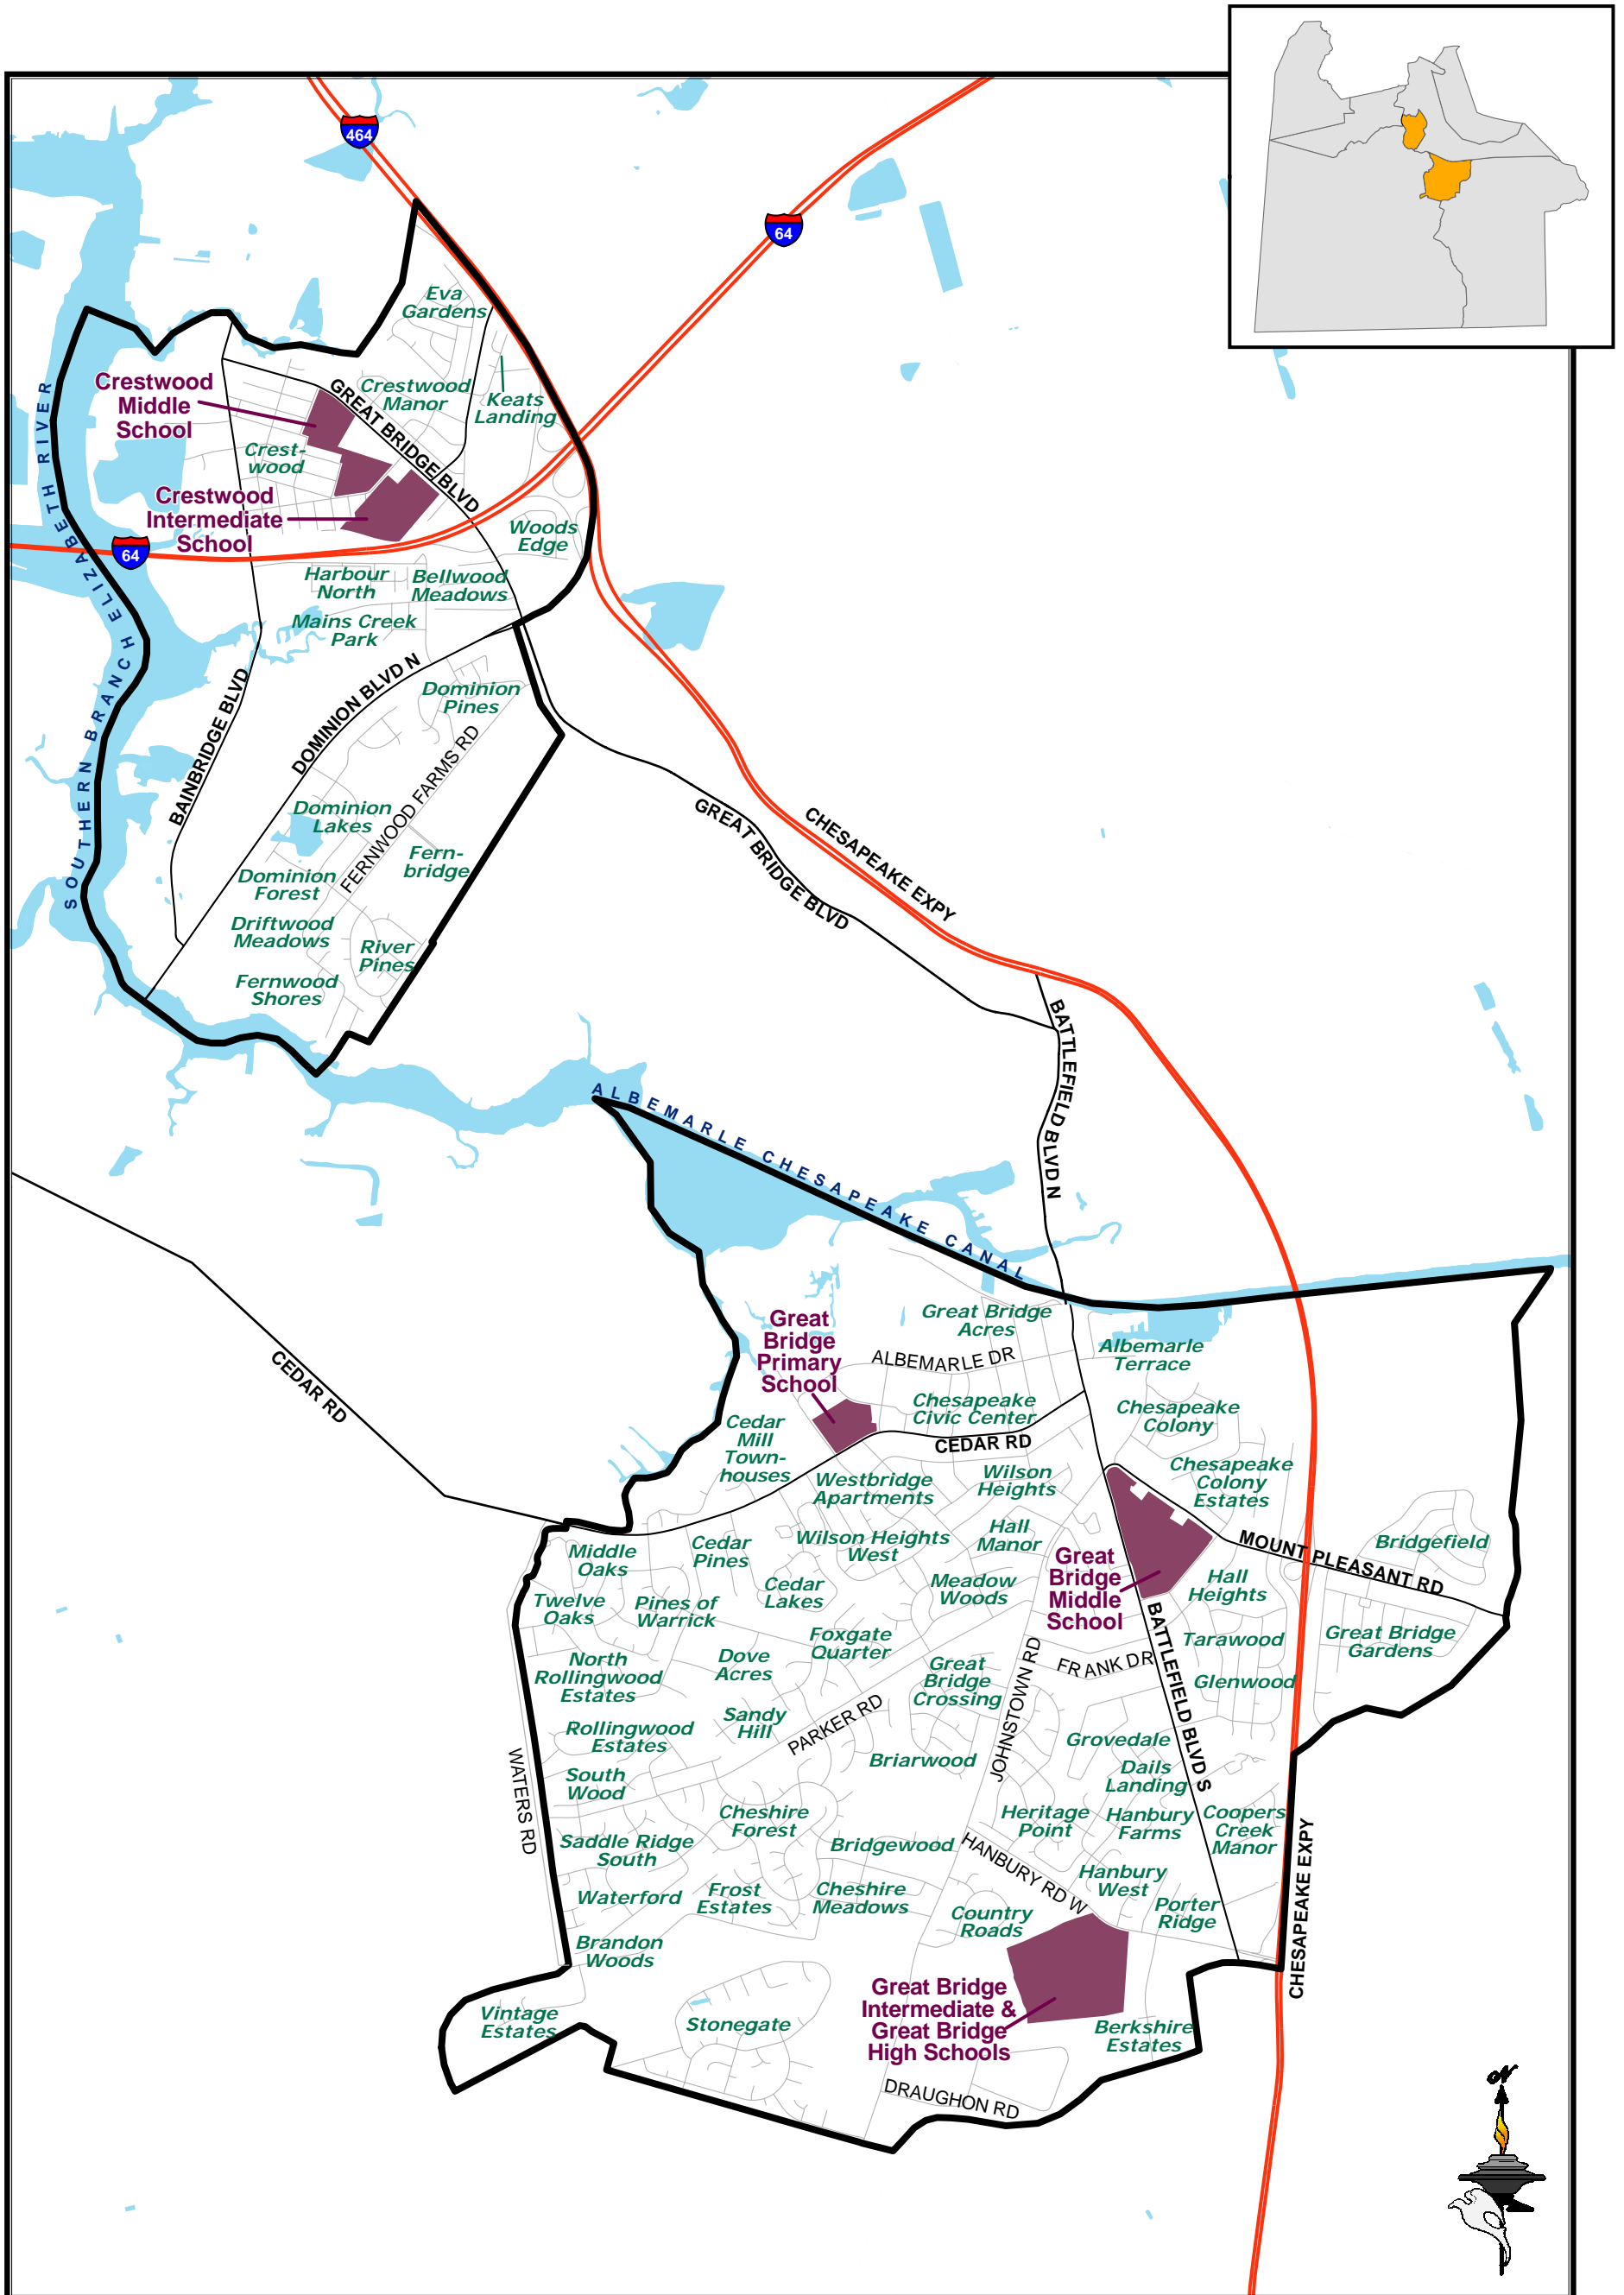

# Great Bridge High School Attendance Zone

Effective for the 2008-2009 School Year