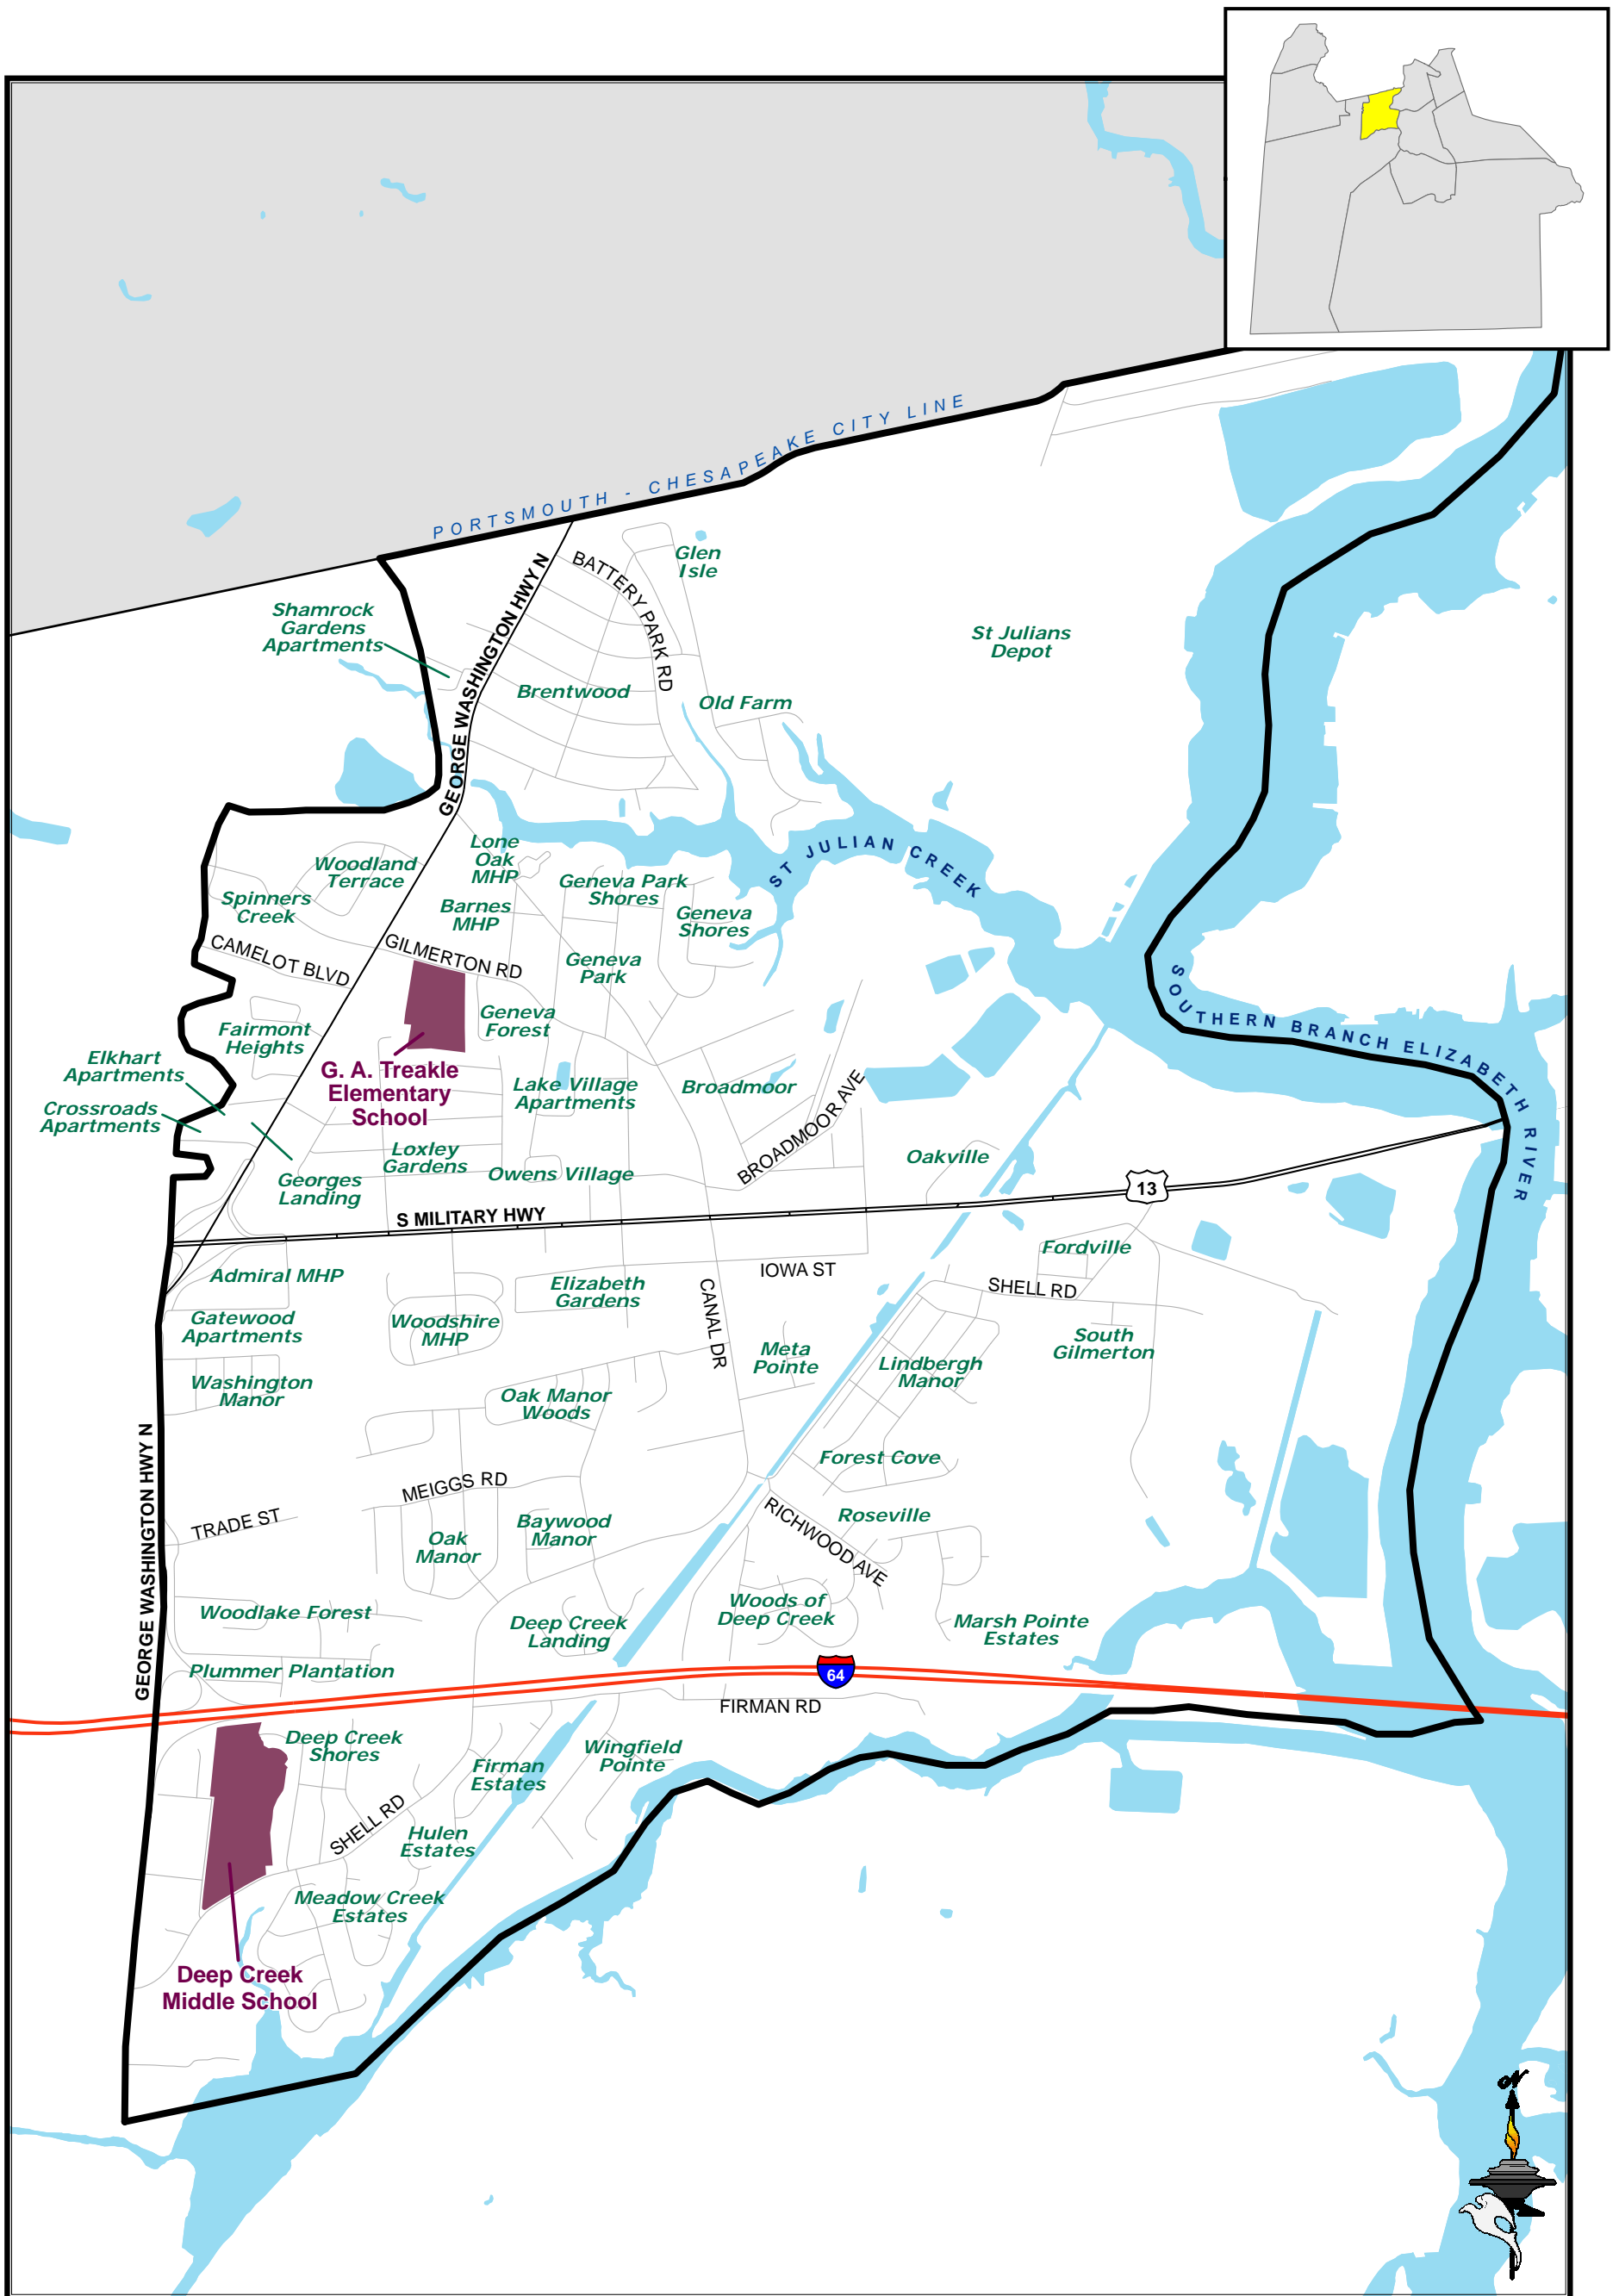

Deep Creek Middle School Attendance Zone

Effective for the 2008-2009 School Year