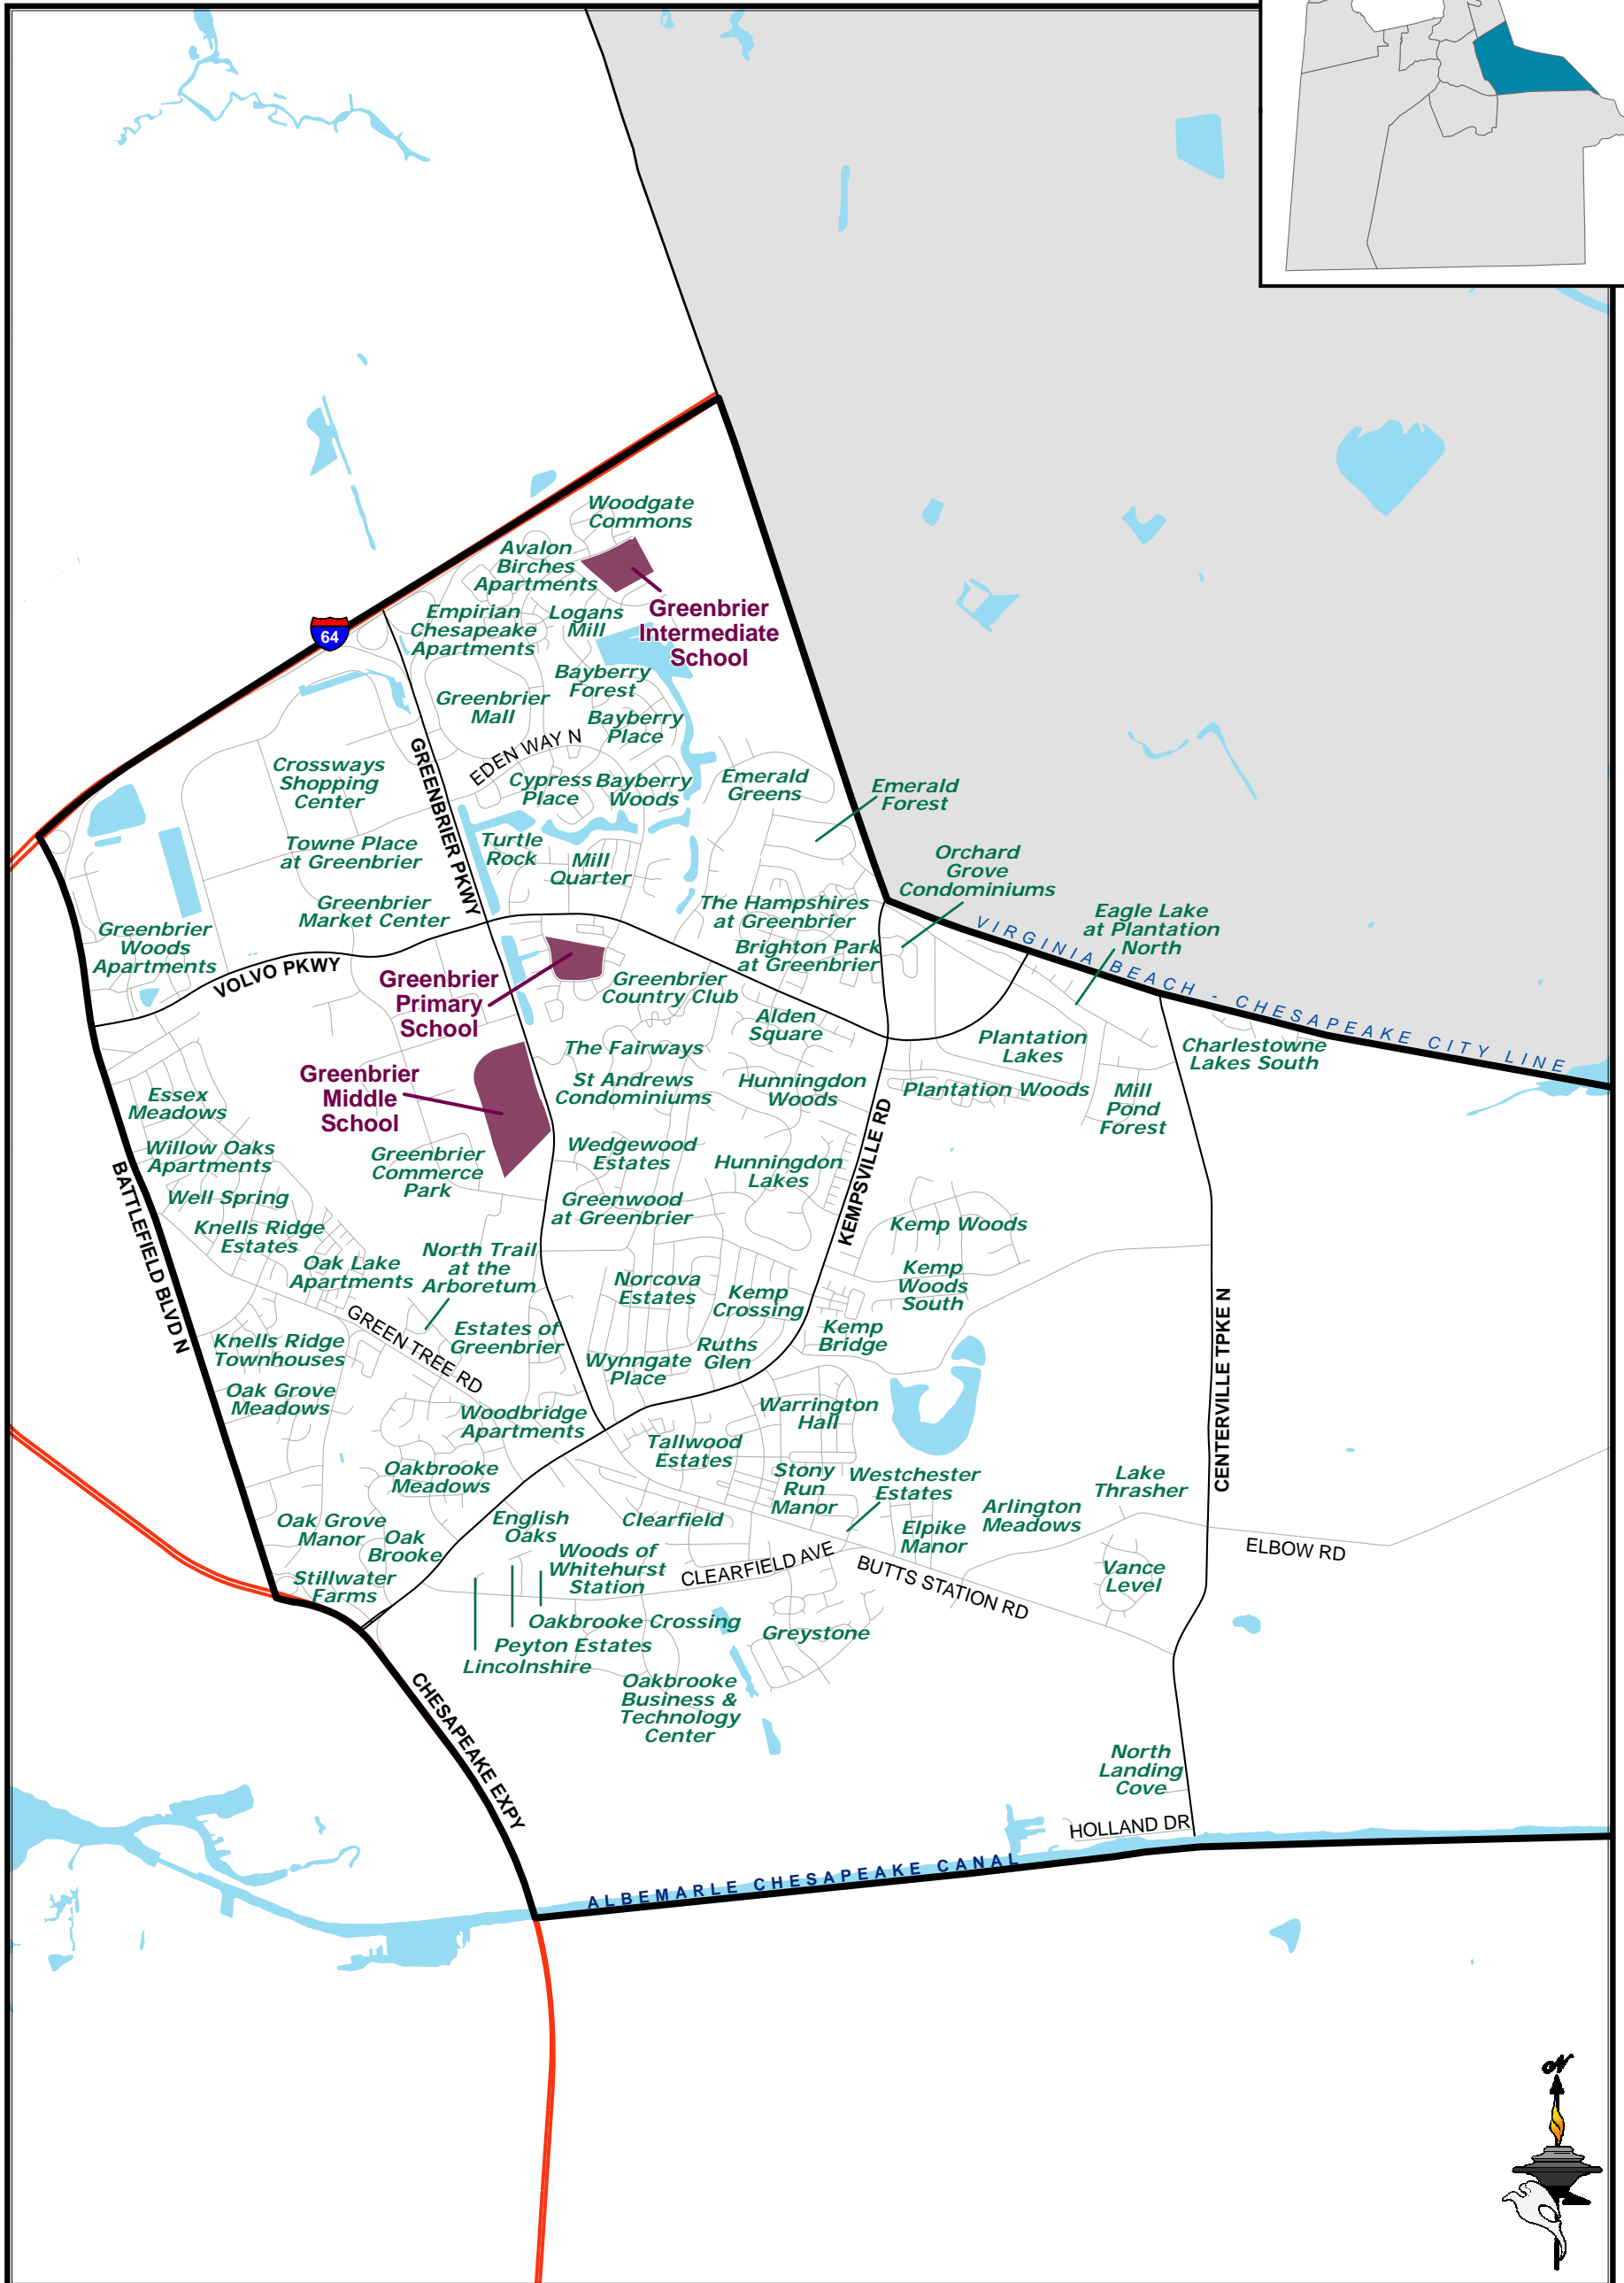

Greenbrier Middle School Attendance Zone

Effective for the 2008-2009 School Year