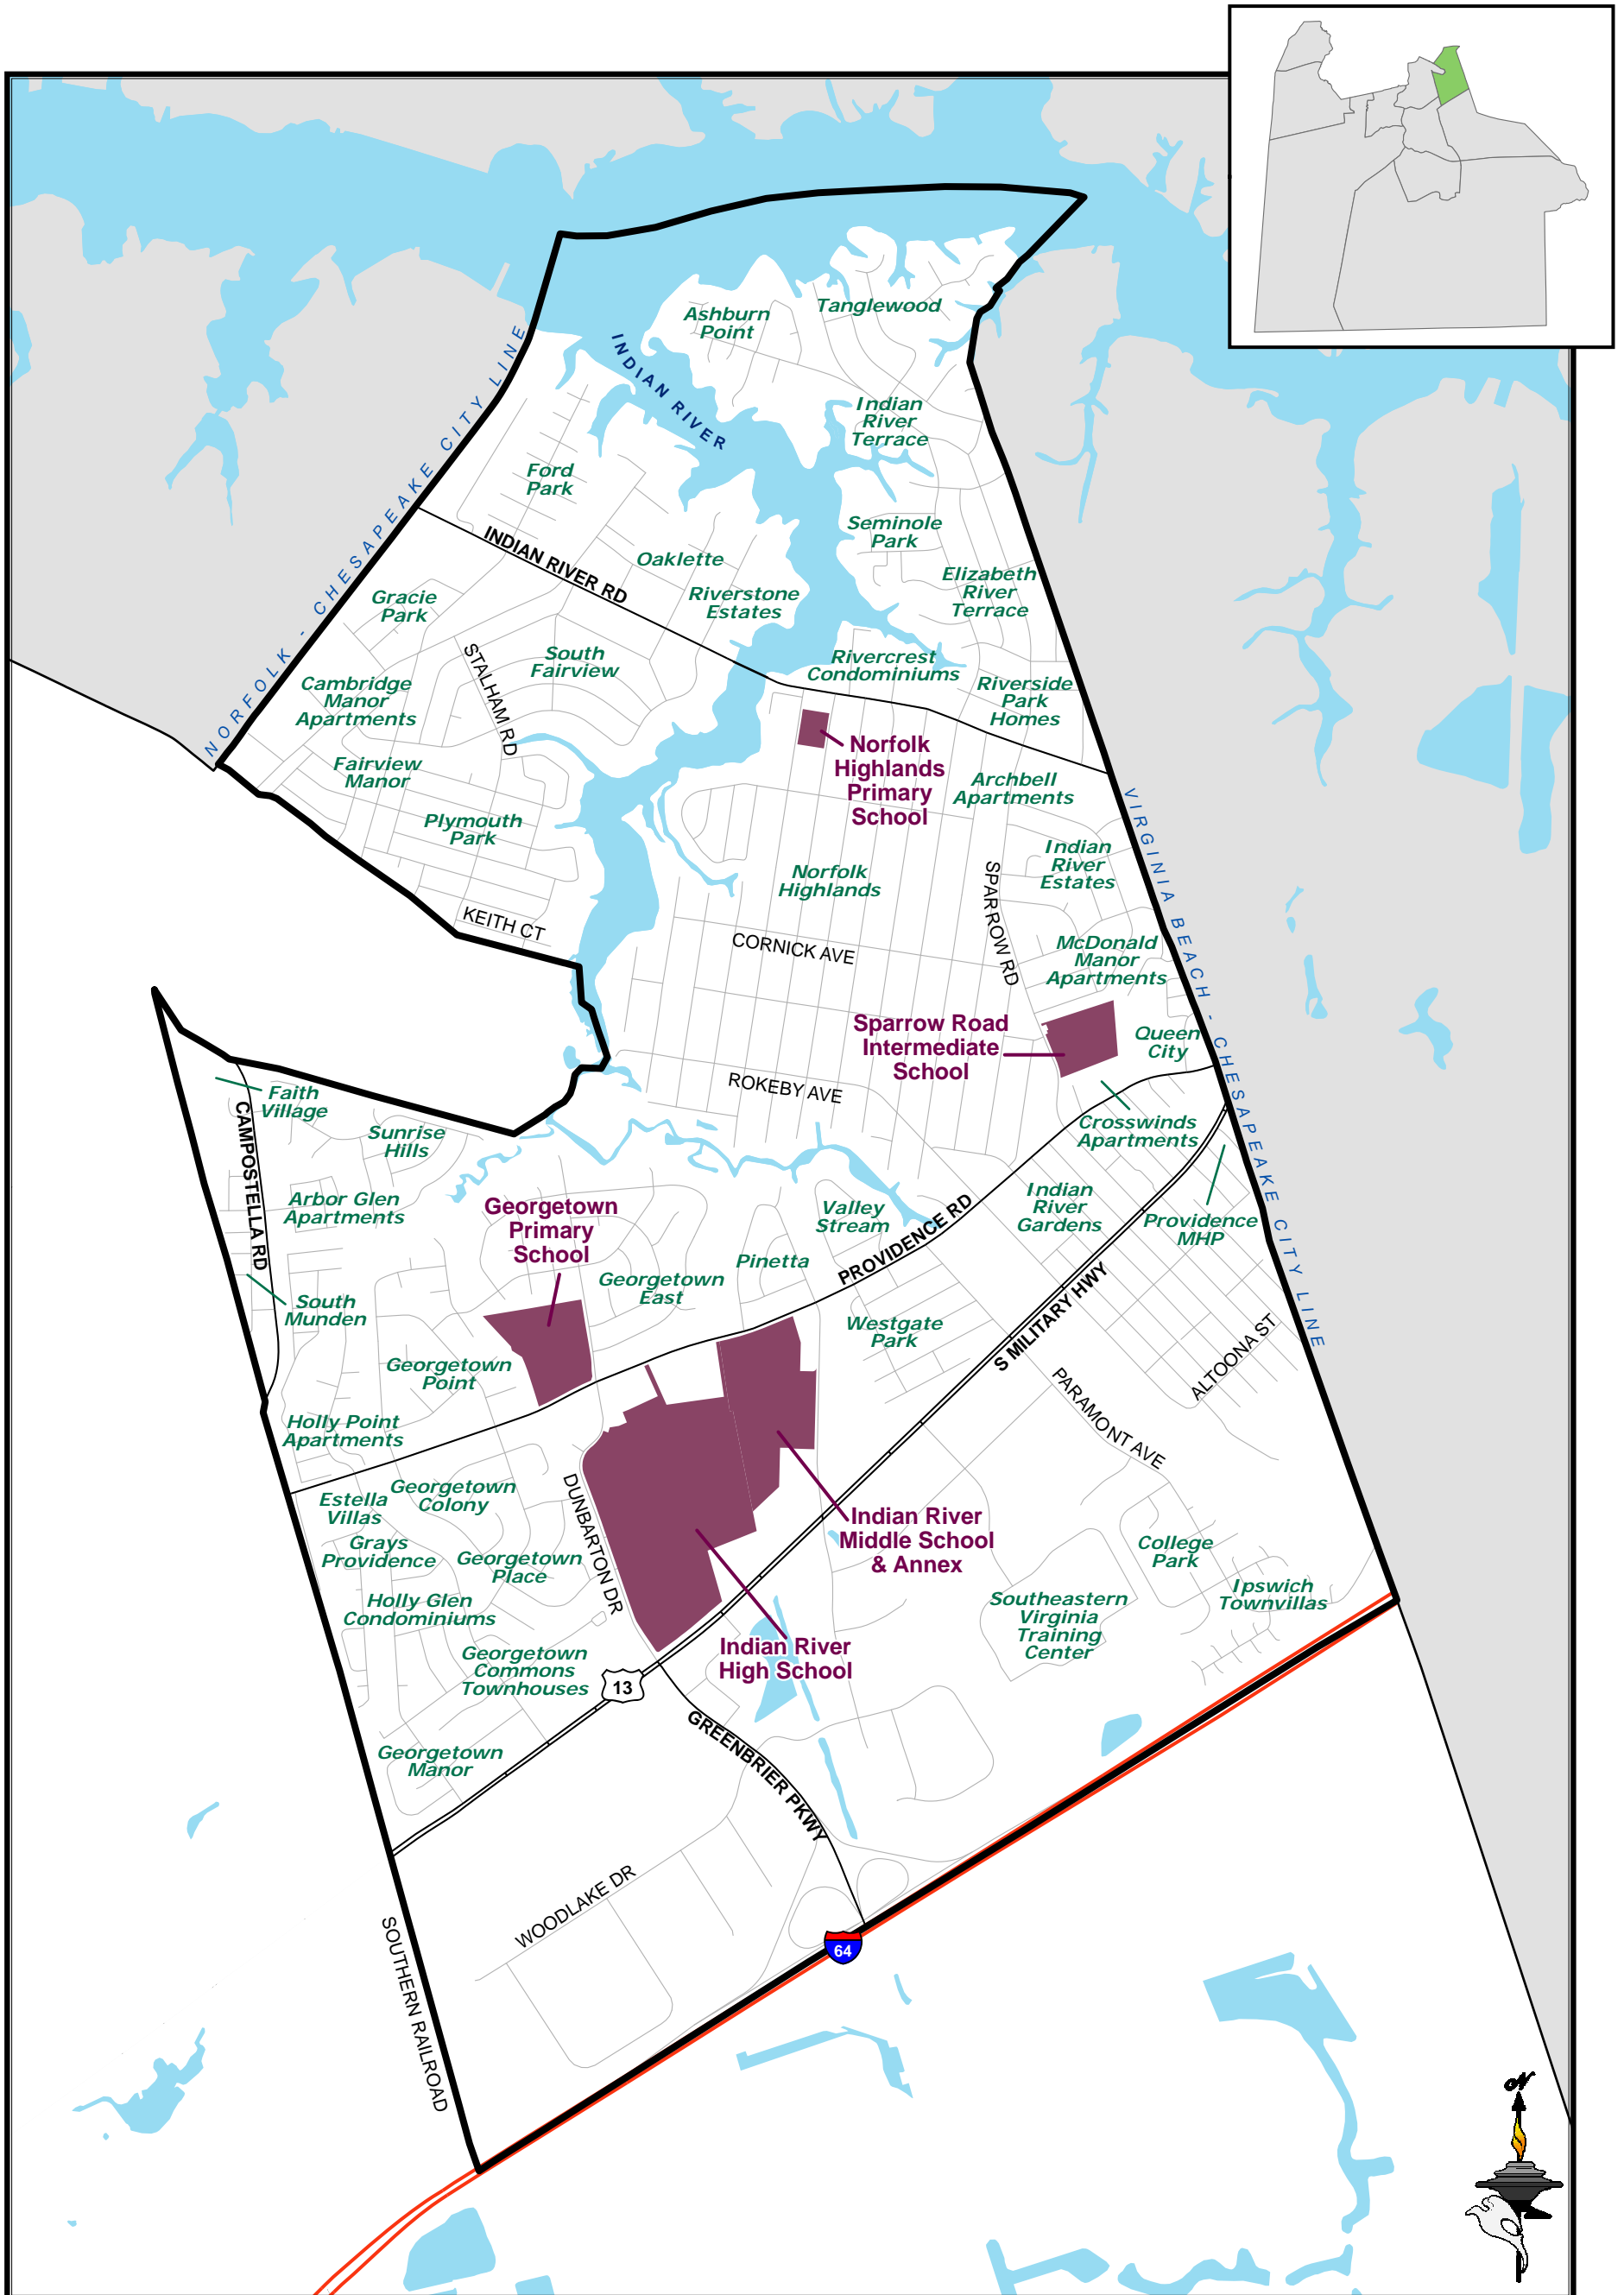

Indian River Middle School Attendance Zone

Effective for the 2008-2009 School Year