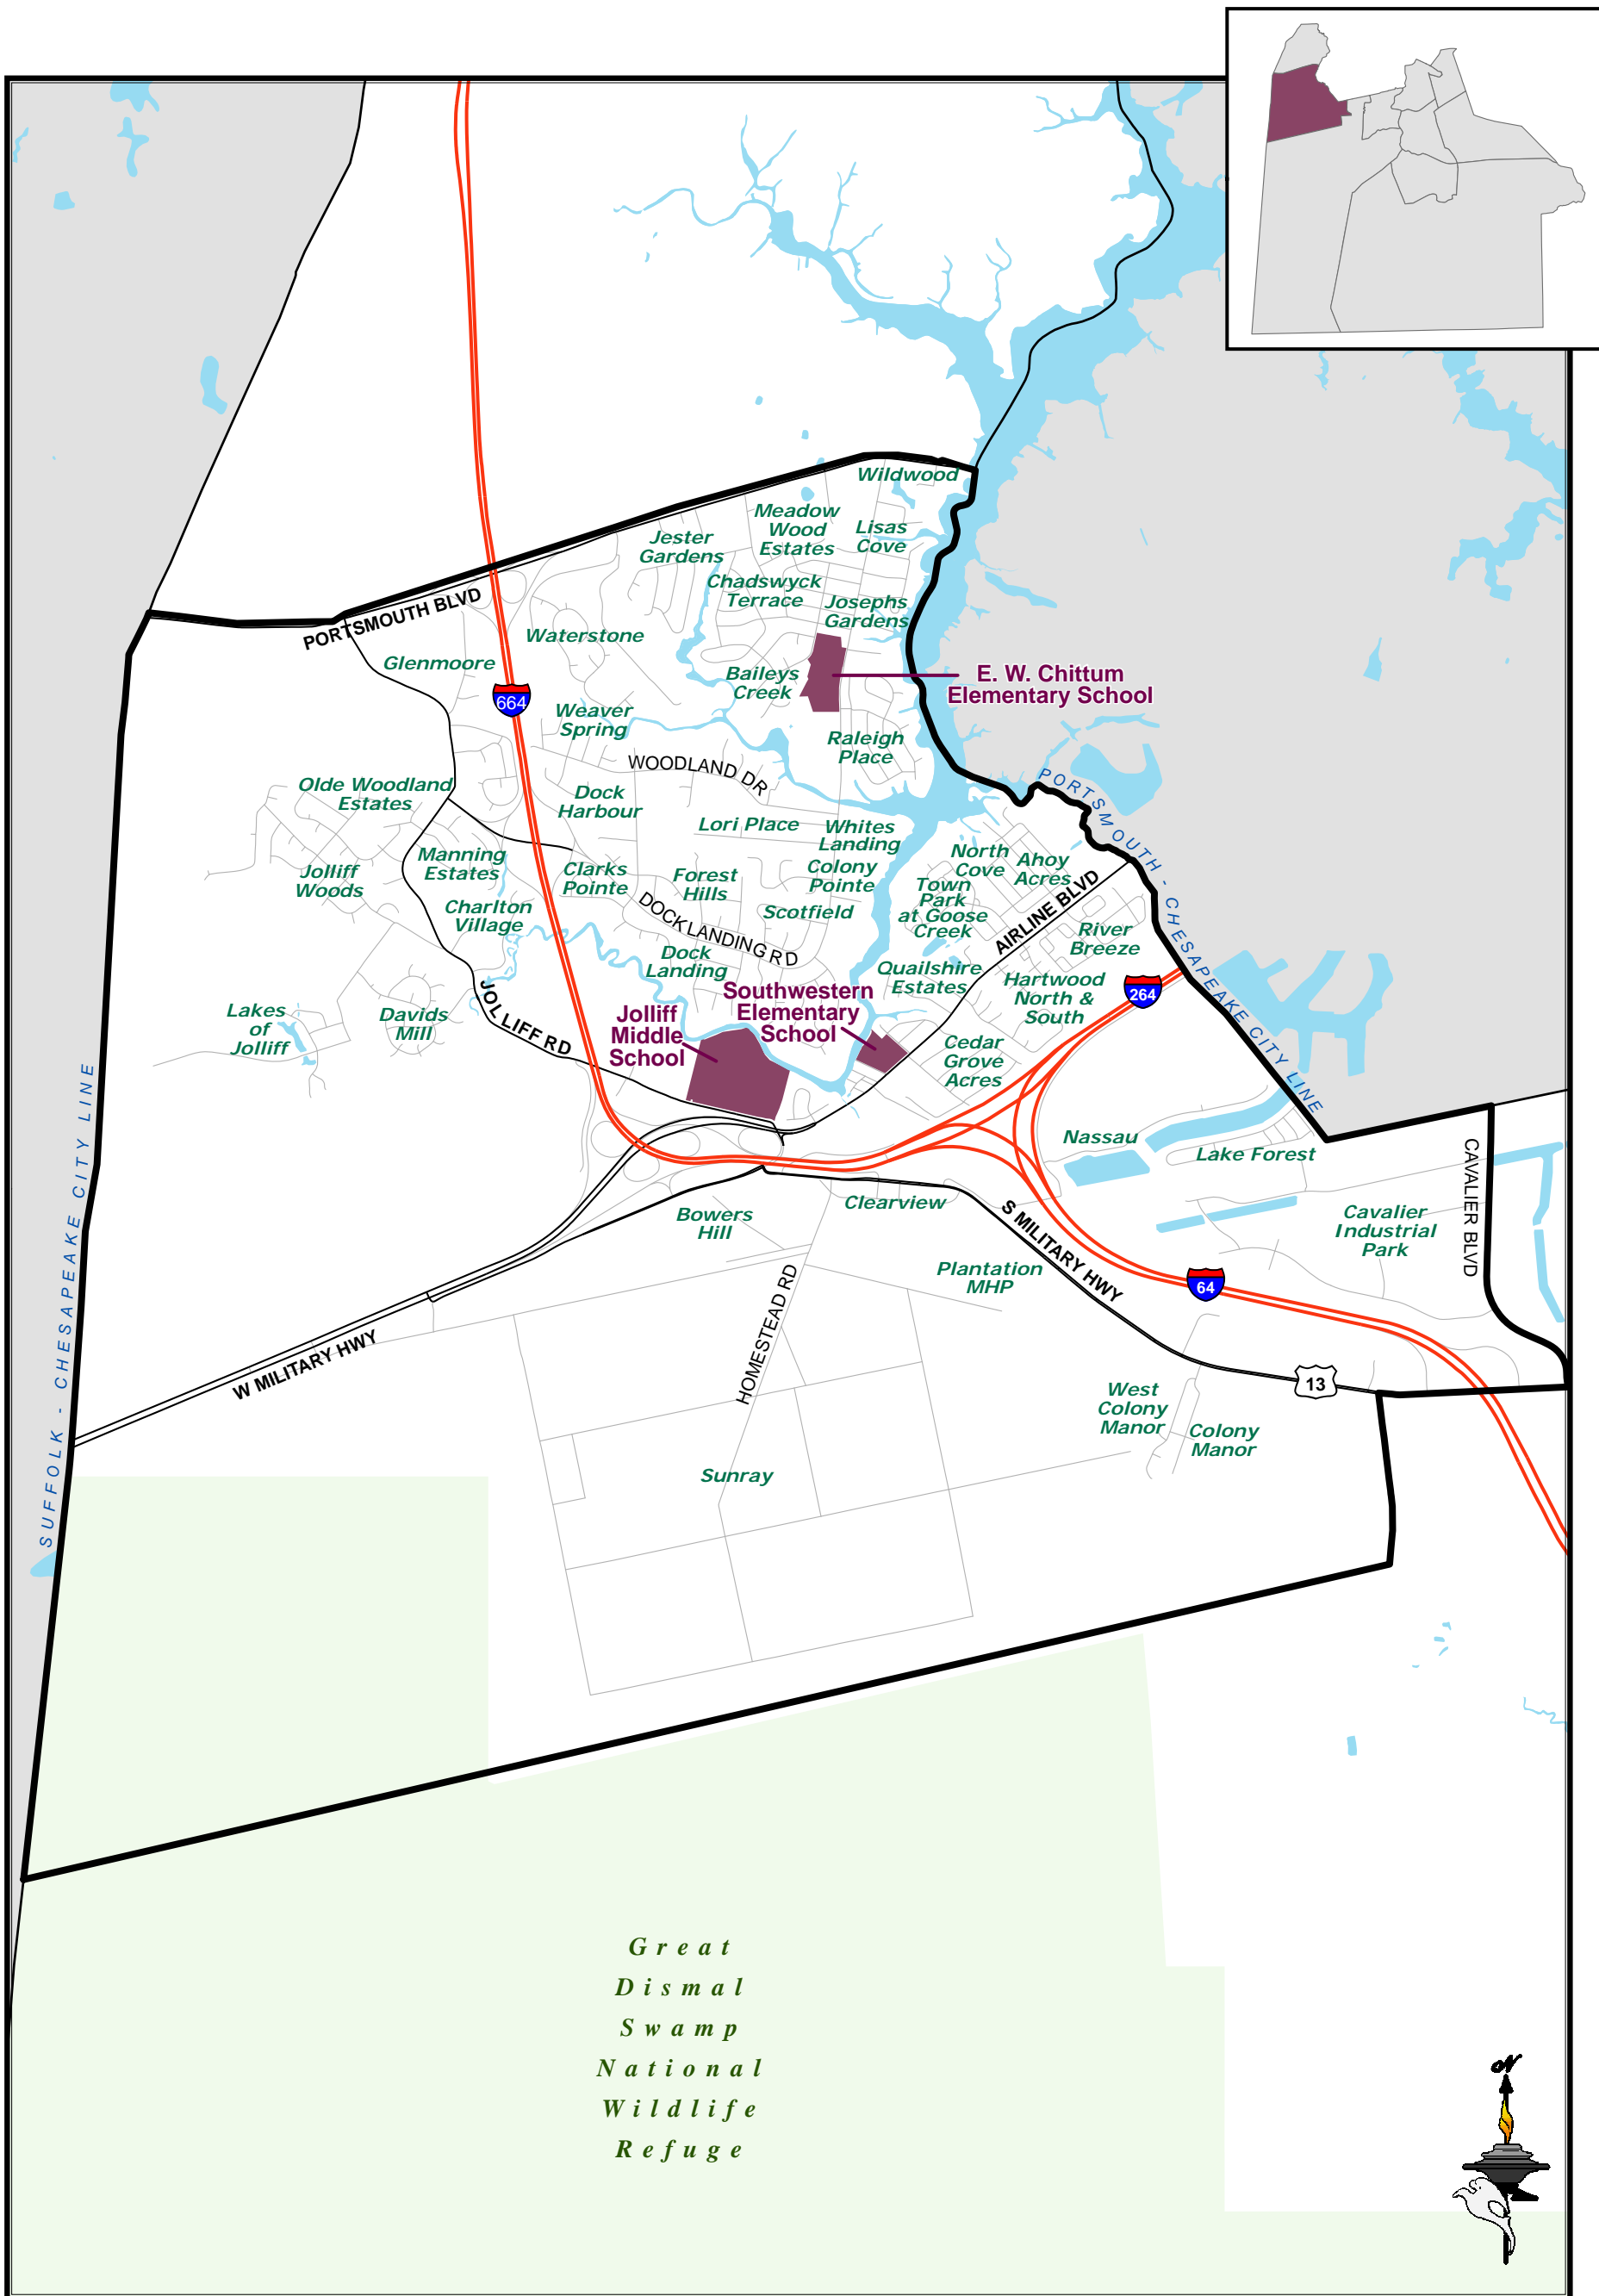

Jolliff Middle School Attendance Zone

*Great
Dismal
Swamp
National
Wildlife
Refuge*

Effective for the 2008-2009 School Year