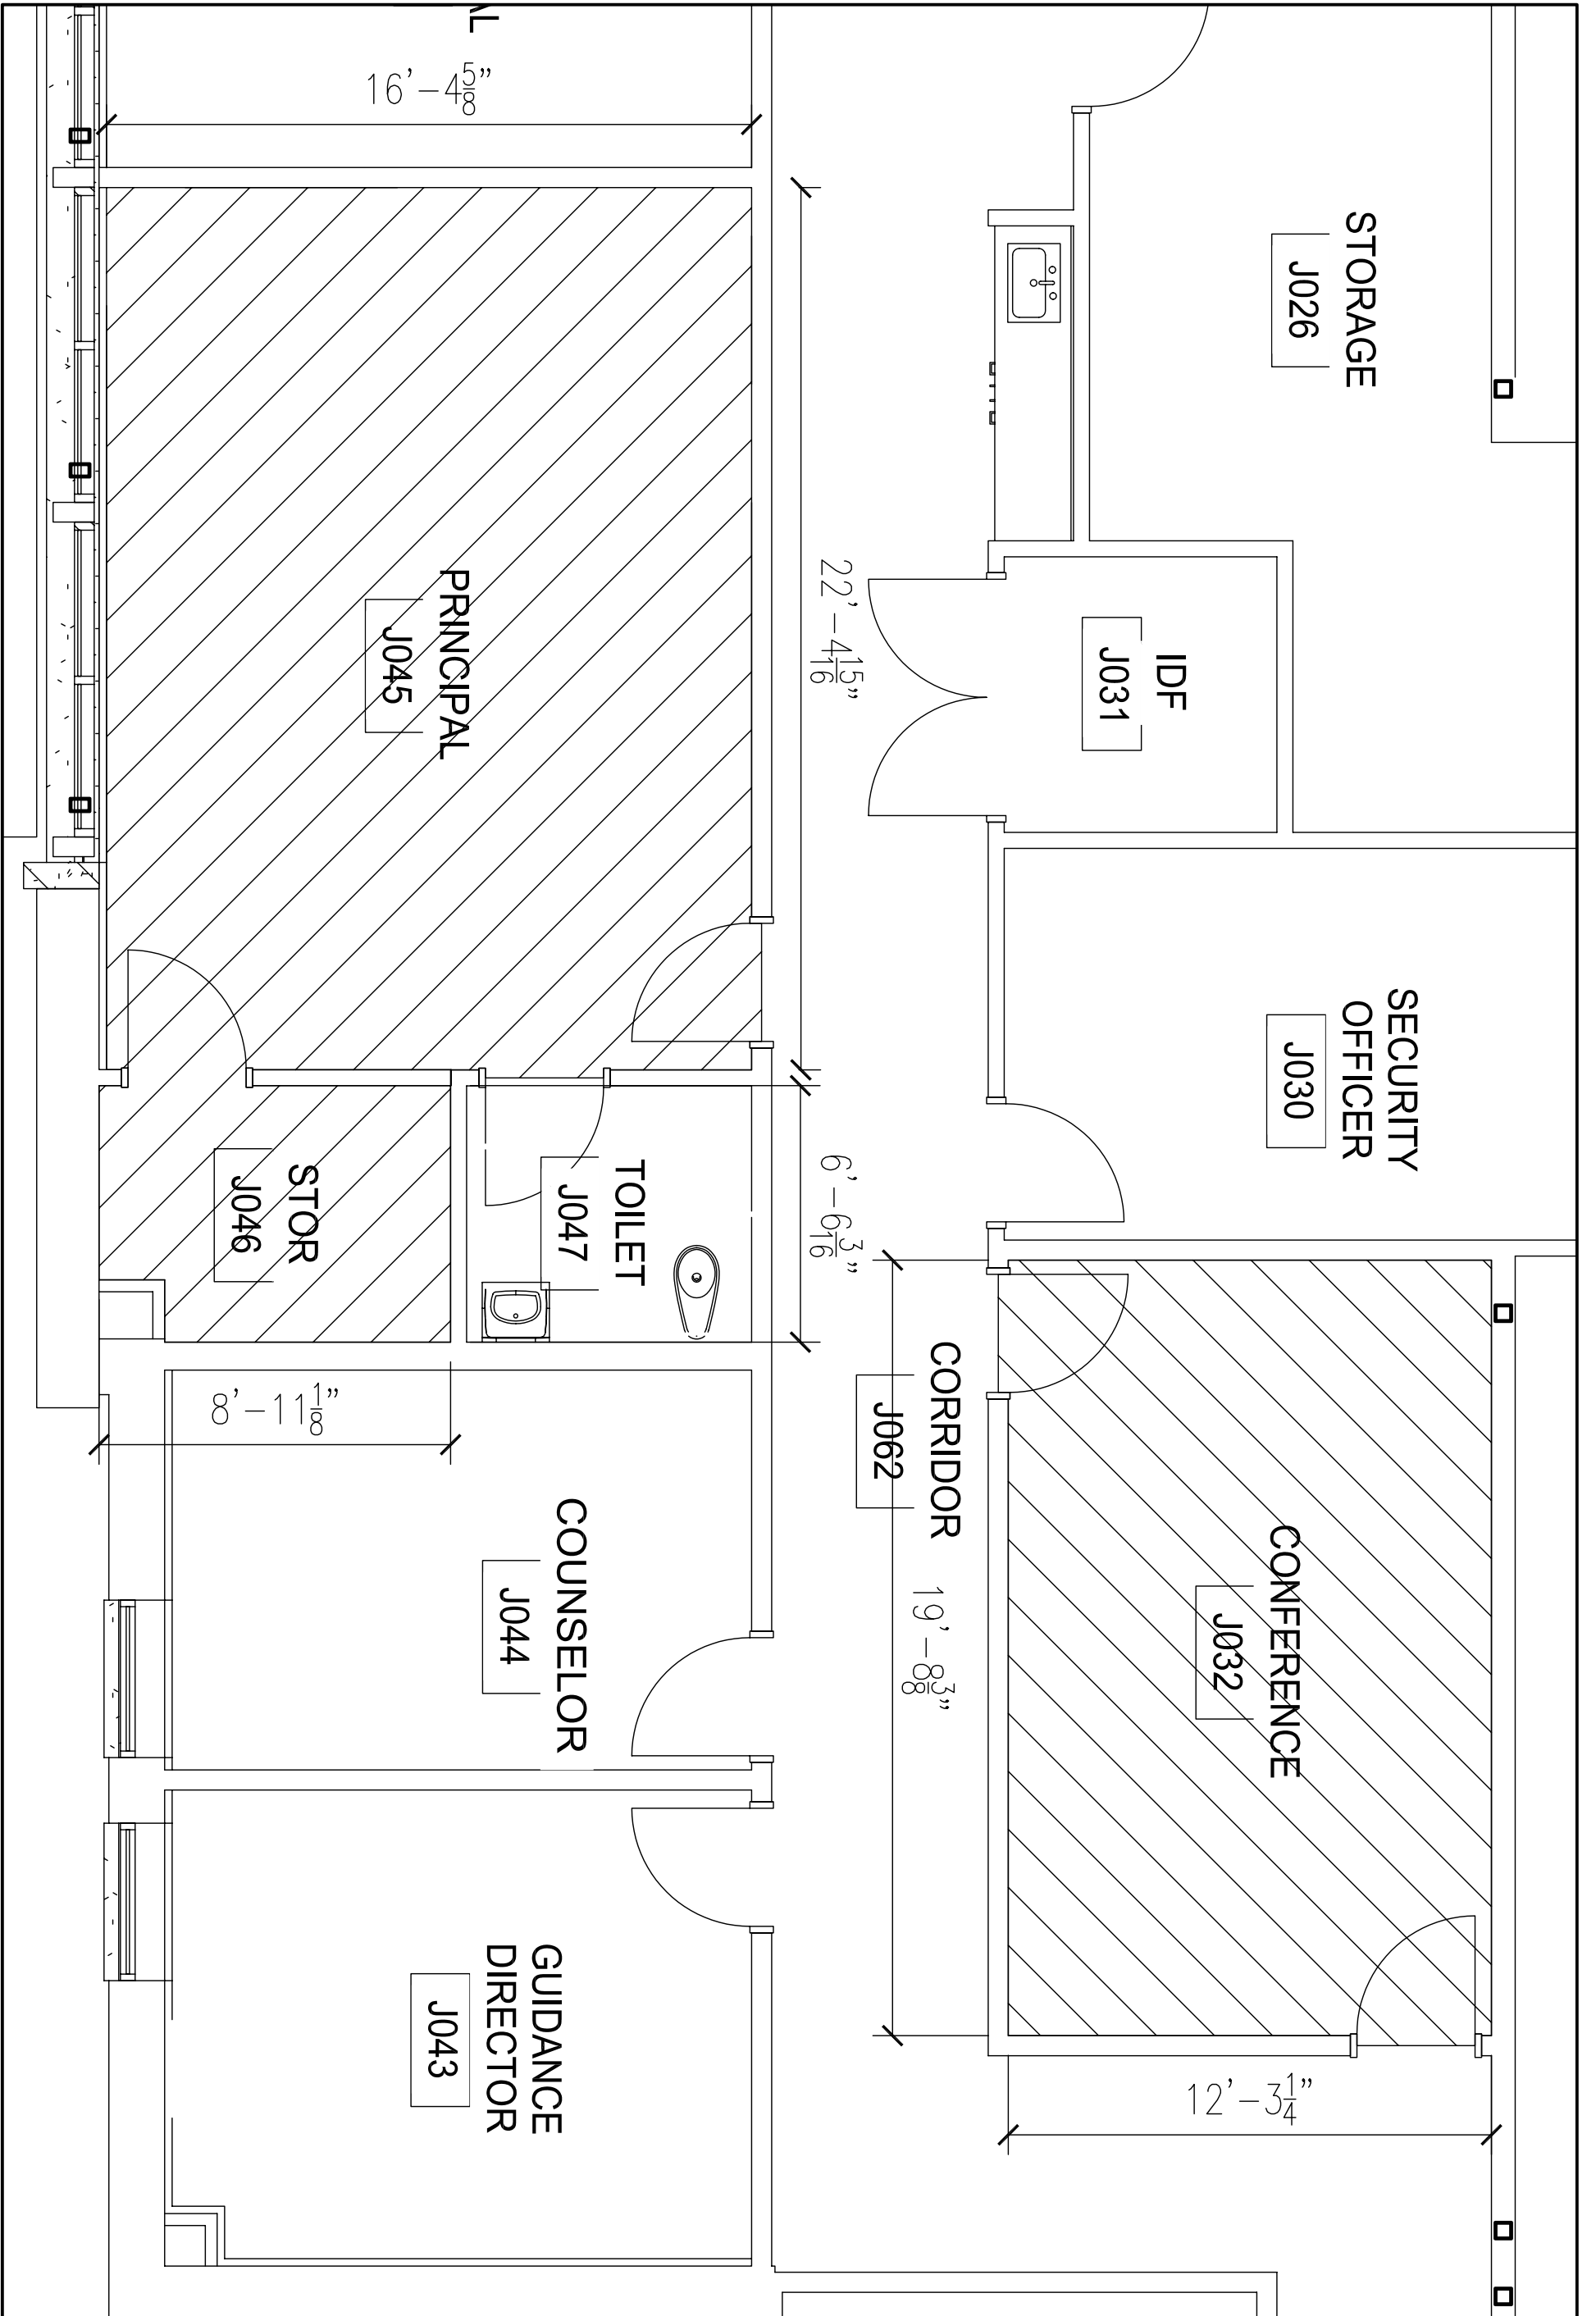

INDIAN RIVER HIGH SCHOOL

CARPET - A001

DATE ISSUED	
NOV 15, 2011	
DRAWN BY	SCALE
GAH	1/4" = 1'-0"
SKETCH NUMBER	
Pg 1 of 10	

INDIAN RIVER HIGH SCHOOL

CARPET - B002, B009, B010

DATE ISSUED
 NOV 15, 2011
 DRAWN BY SCALE
 GAH 1/8" = 1'-0"
 SKETCH NUMBER
 Pg 2 of 10

INDIAN RIVER HIGH SCHOOL

CARPET - E021, E025, E030

DATE ISSUED
 NOV 15, 2011
 DRAWN BY GAH SCALE 1/8" = 1'-0"
 SKETCH NUMBER
 Pg 3 of 10

INDIAN RIVER HIGH SCHOOL

CARPET - E018, E041

DATE ISSUED
 NOV 15, 2011
 DRAWN BY SCALE
 GAH 1/4"=1'-0"
 SKETCH NUMBER
 Pg 4 of 10

CARPET - J014

DATE ISSUED	
NOV 15, 2011	
DRAWN BY	SCALE
GAH	3/16"=1'-0"
SKETCH NUMBER	
Pg 6 of 10	

INDIAN RIVER HIGH SCHOOL

CARPET - J038, J050

DATE ISSUED
 NOV 15, 2011
 DRAWN BY SCALE
 GAH 1/4"=1'-0"
 SKETCH NUMBER
 Pg 7 of 10

INDIAN RIVER HIGH SCHOOL

CARPET - K033, K034

DATE ISSUED		NOV 15, 2011
DRAWN BY	SCALE	GAH 1/4"=1'-0"
SKETCH NUMBER		Pg 9 of 10

INDIAN RIVER HIGH SCHOOL

CARPET - K039, K042, K045

DATE ISSUED
 NOV 15, 2011
 DRAWN BY SCALE
 GAH 1/8"=1'-0"
 SKETCH NUMBER
 Pg 10 of 10