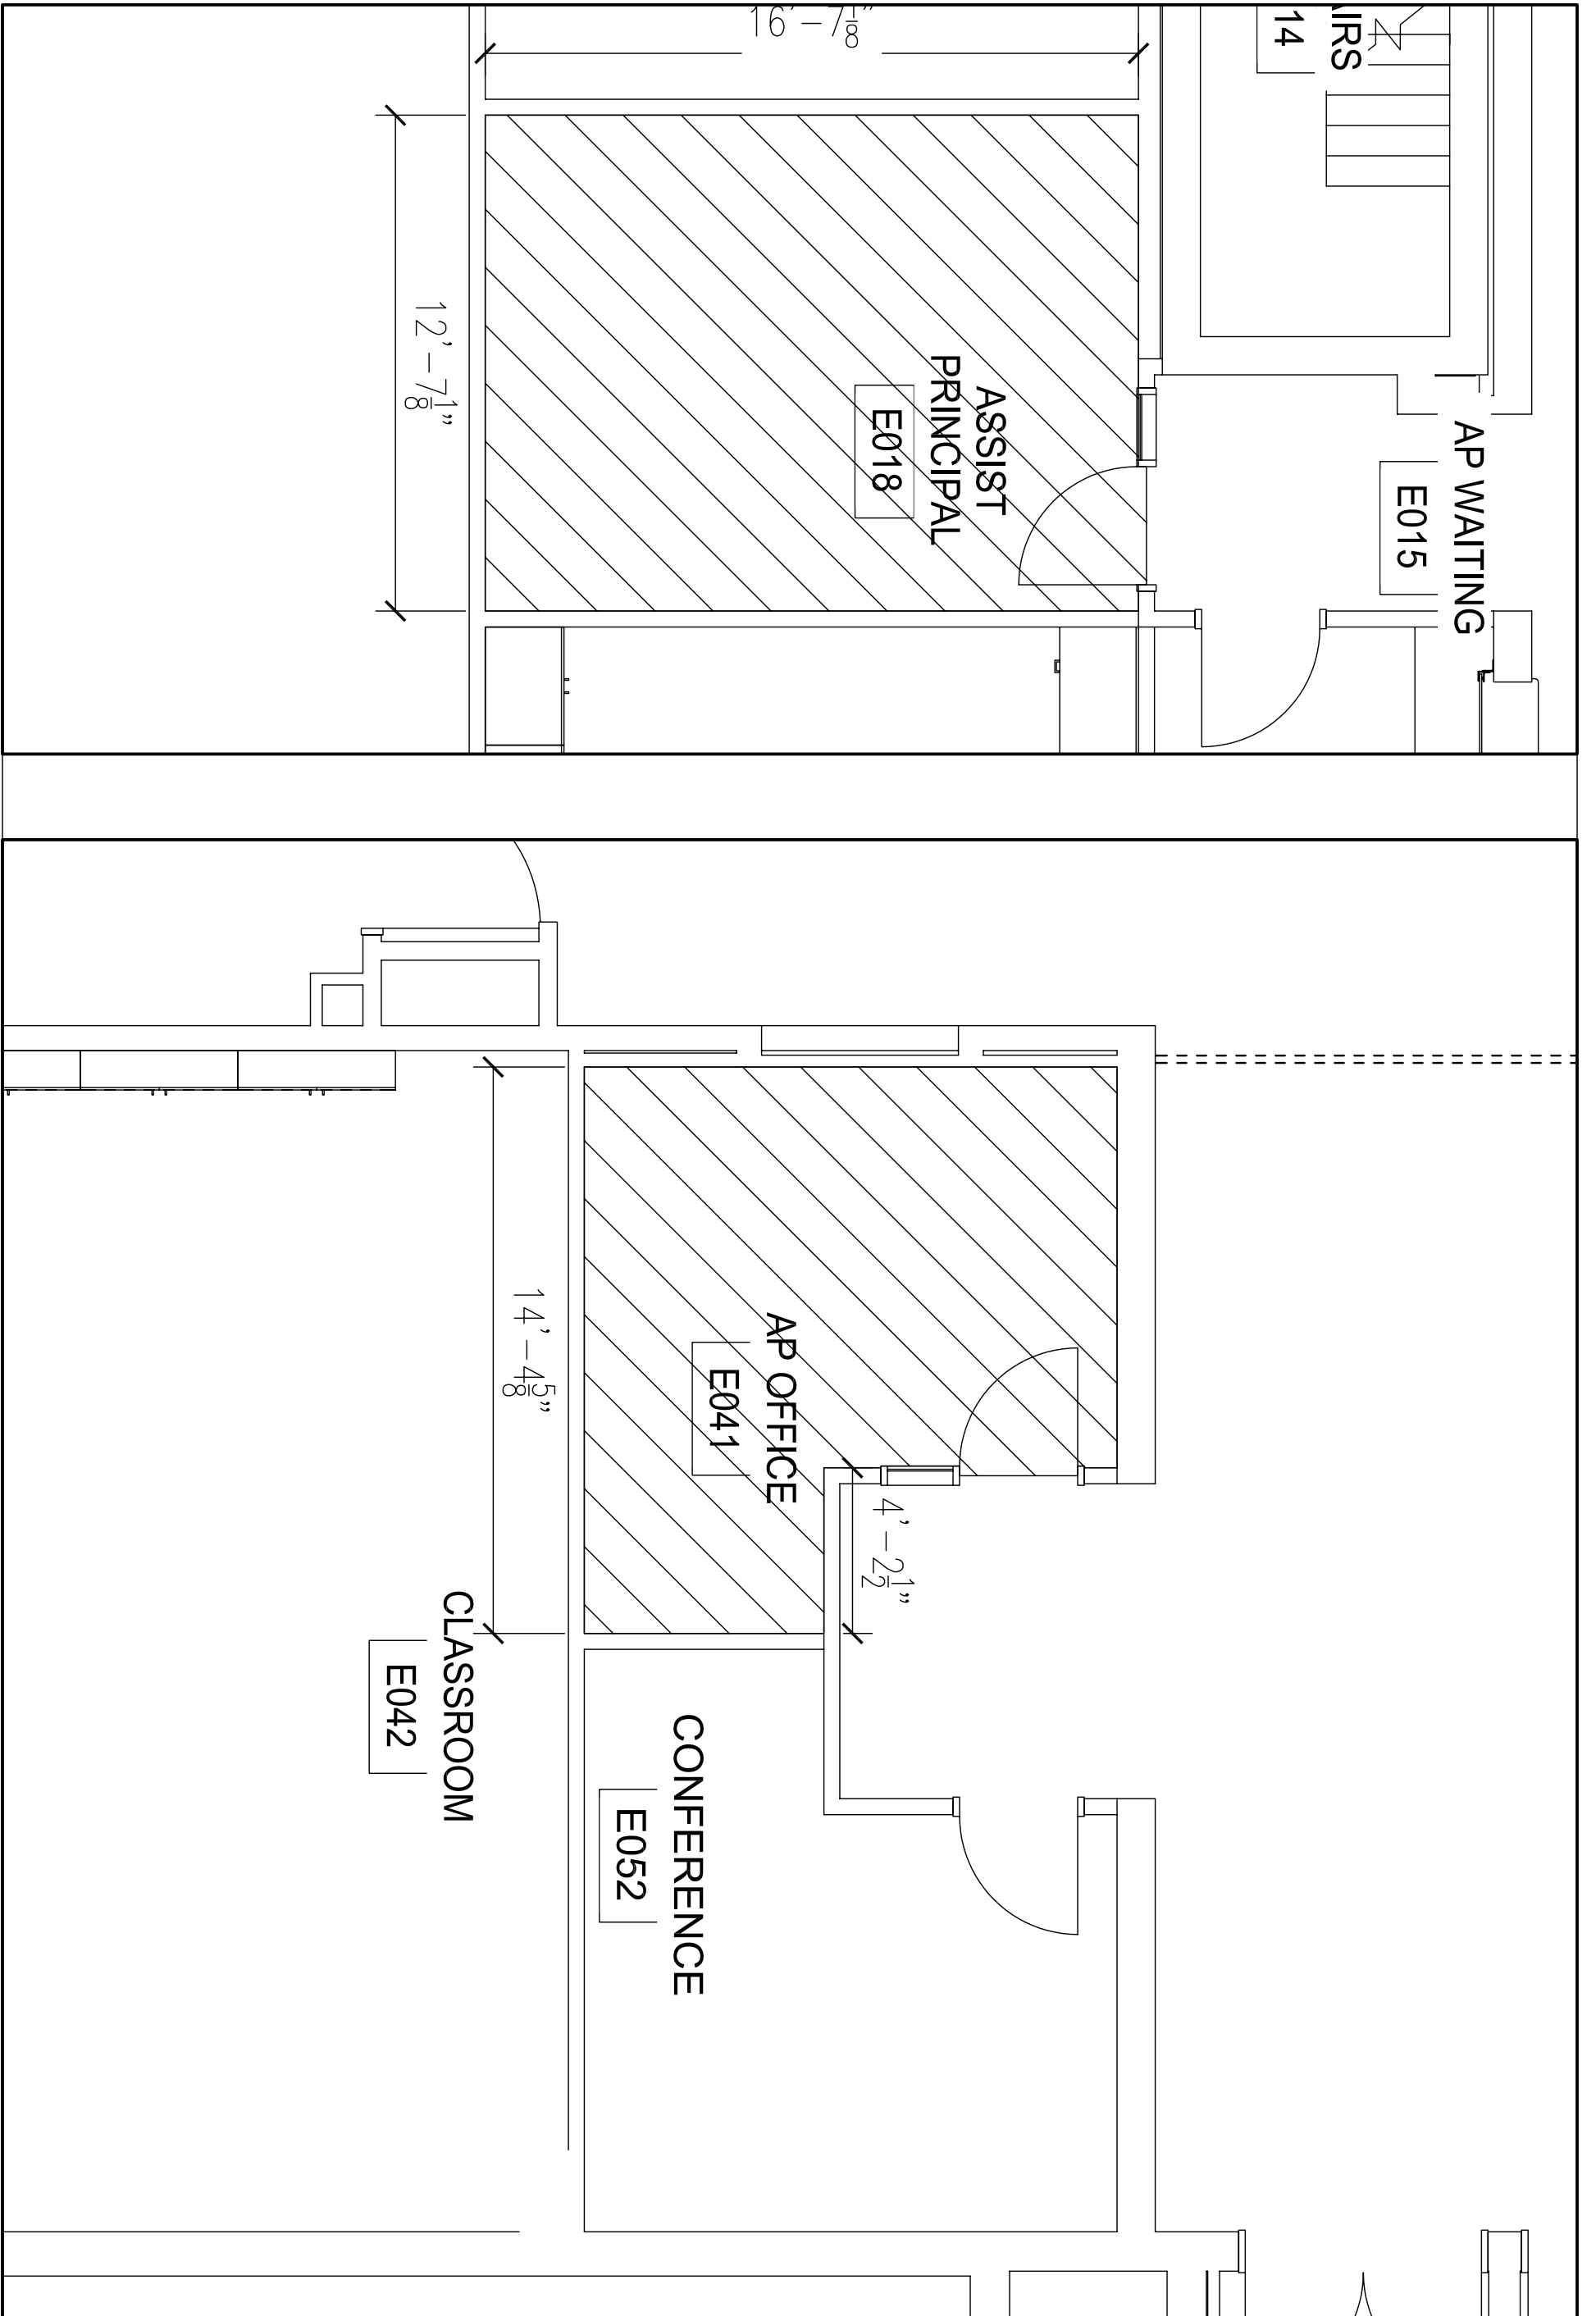

INDIAN RIVER HIGH SCHOOL

CARPET - A001

DATE ISSUED	
NOV 15, 2011	
DRAWN BY	SCALE
GAH	1/4" = 1'-0"
SKETCH NUMBER	
Pg 1 of 10	

INDIAN RIVER HIGH SCHOOL

CARPET - B002, B009, B010

DATE ISSUED
 NOV 15, 2011
 DRAWN BY SCALE
 GAH 1/8" = 1'-0"
 SKETCH NUMBER
 Pg 2 of 10

INDIAN RIVER HIGH SCHOOL

CARPET - E021, E025, E030

DATE ISSUED
 NOV 15, 2011
 DRAWN BY GAH SCALE 1/8" = 1'-0"
 SKETCH NUMBER
 Pg 3 of 10

INDIAN RIVER HIGH SCHOOL

CARPET - E018, E041

DATE ISSUED
 NOV 15, 2011
 DRAWN BY SCALE
 GAH 1/4"=1'-0"
 SKETCH NUMBER
 Pg 4 of 10

CARPET - J014

DATE ISSUED	
NOV 15, 2011	
DRAWN BY	SCALE
GAH	3/16"=1'-0"
SKETCH NUMBER	
Pg 6 of 10	

INDIAN RIVER HIGH SCHOOL

CARPET - J038, J050

DATE ISSUED
 NOV 15, 2011
 DRAWN BY SCALE
 GAH 1/4"=1'-0"
 SKETCH NUMBER
 Pg 7 of 10