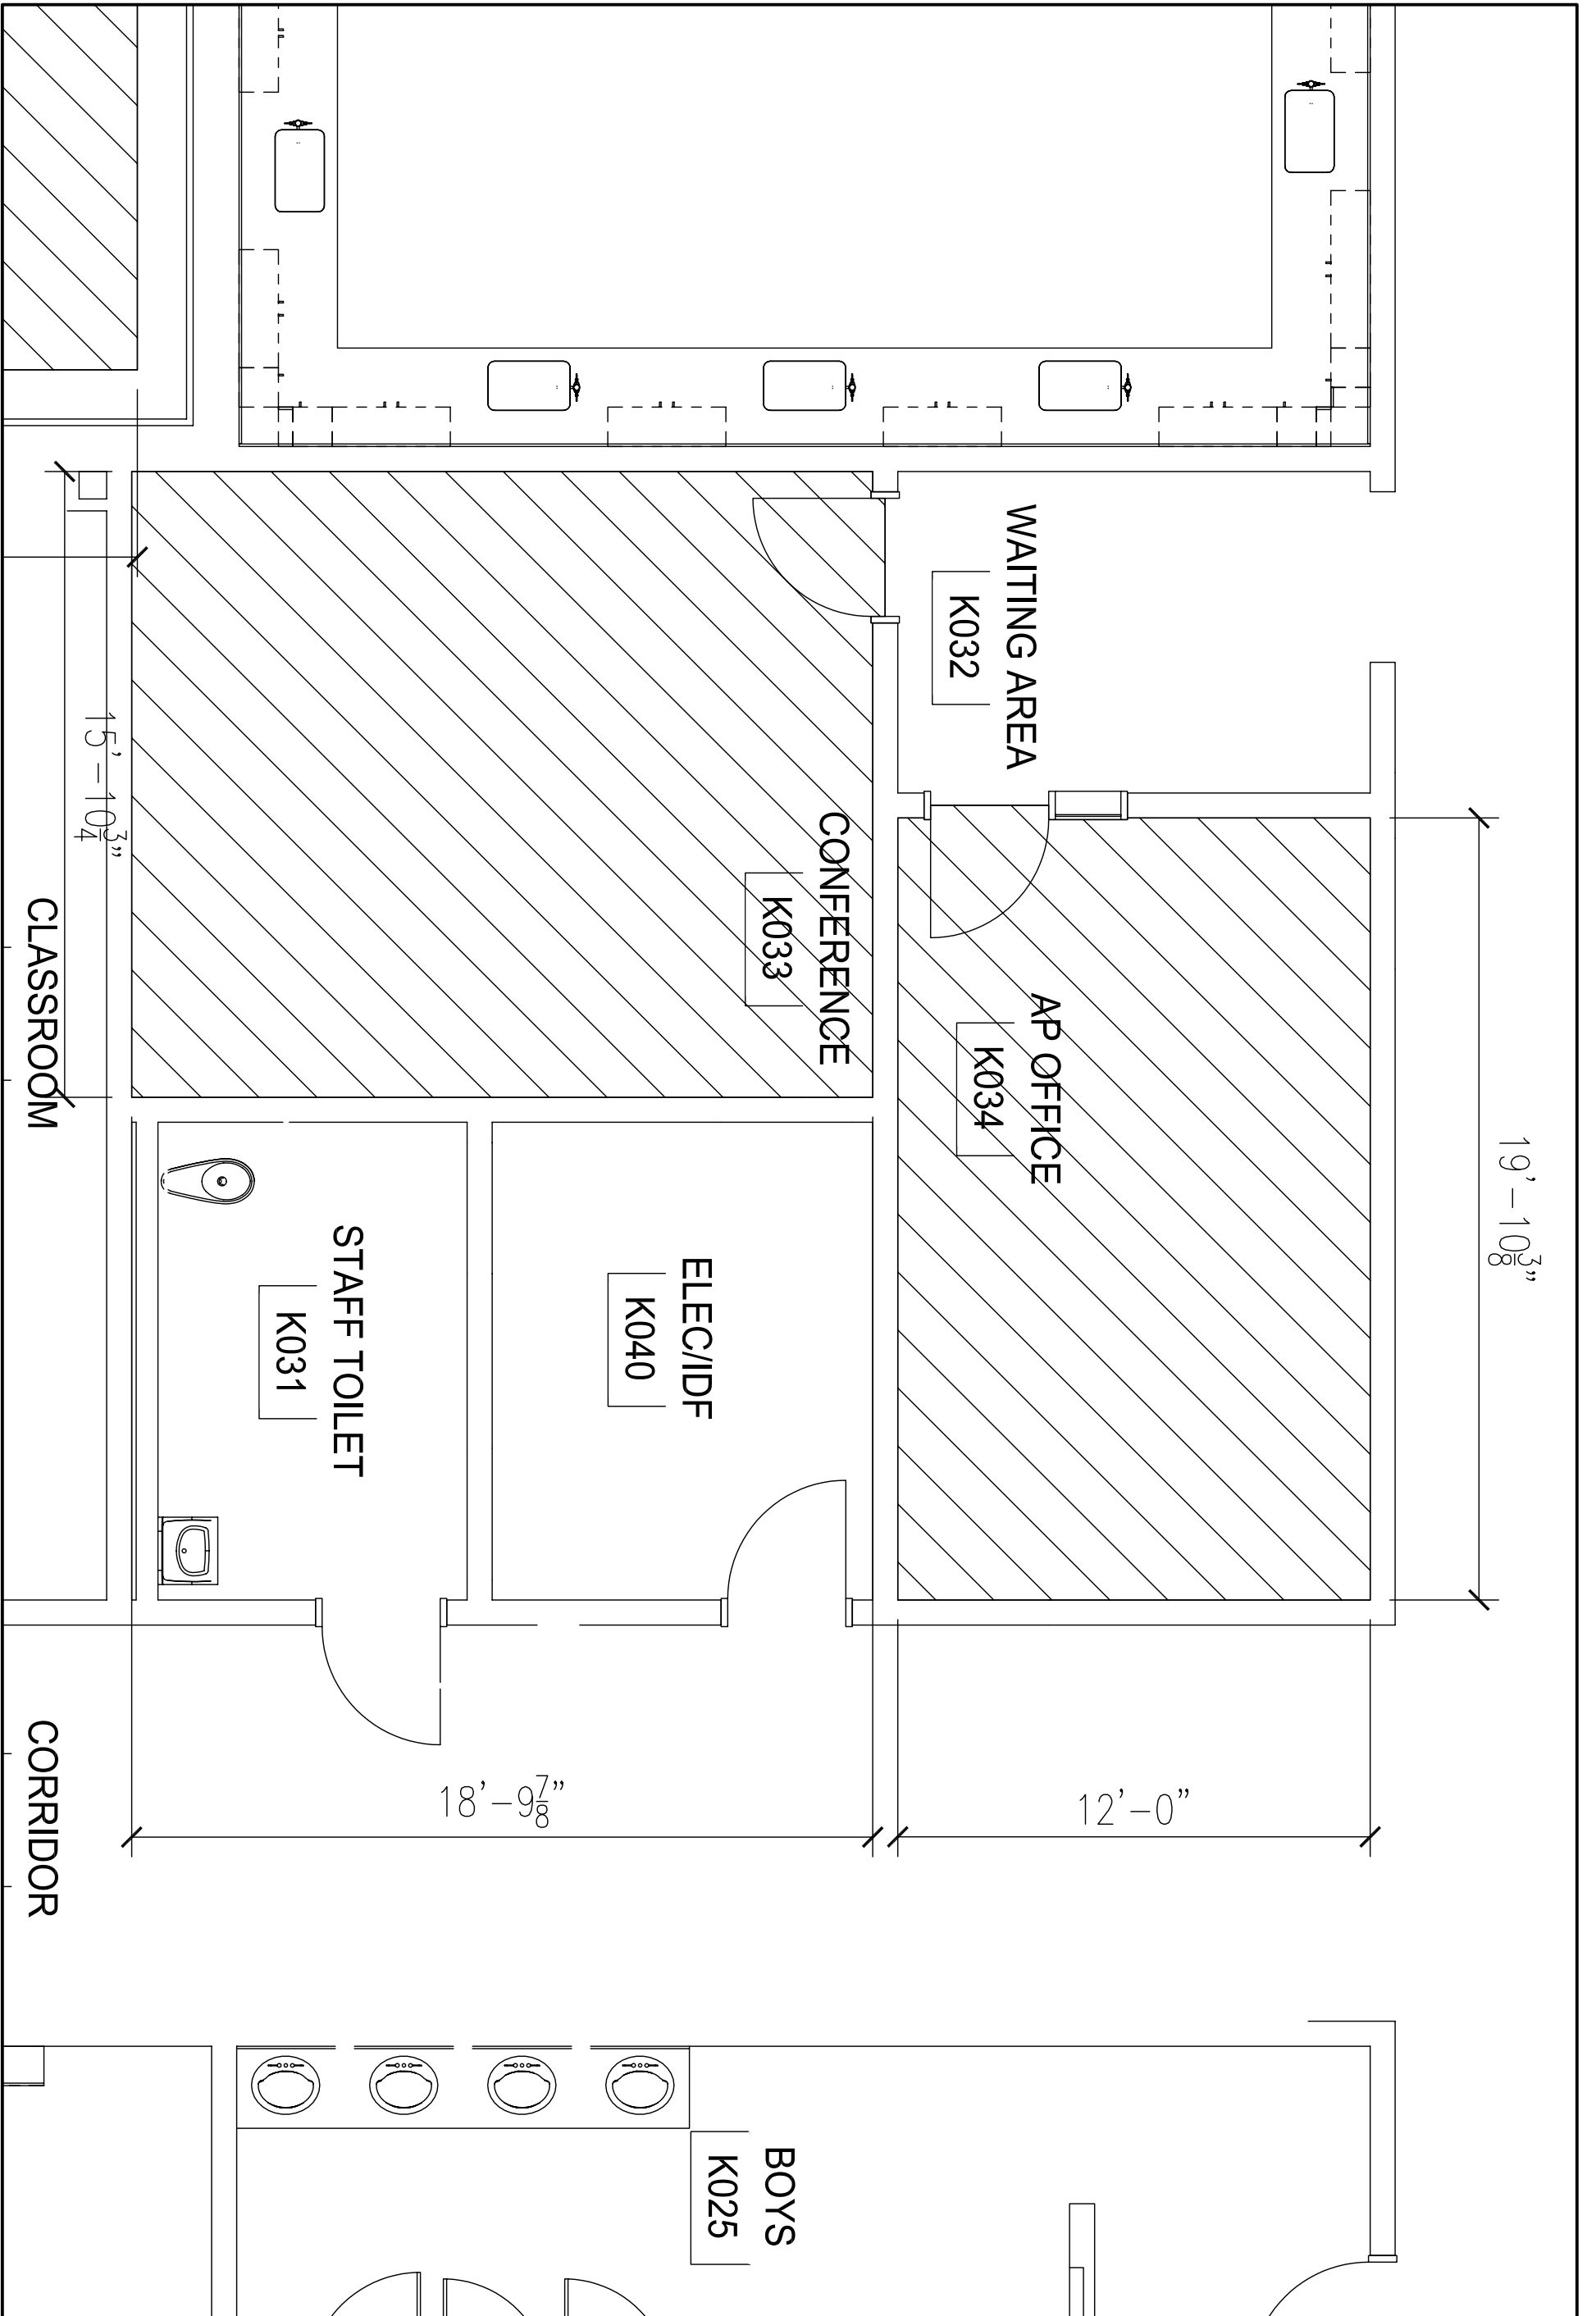

INDIAN RIVER HIGH SCHOOL

CARPET - A001

DATE ISSUED	
NOV 15, 2011	
DRAWN BY	SCALE
GAH	1/4" = 1'-0"
SKETCH NUMBER	
Pg 1 of 10	

INDIAN RIVER HIGH SCHOOL

CARPET - B002, B009, B010

DATE ISSUED
 NOV 15, 2011
 DRAWN BY SCALE
 GAH 1/8" = 1'-0"
 SKETCH NUMBER
 Pg 2 of 10

INDIAN RIVER HIGH SCHOOL

CARPET - E021, E025, E030

DATE ISSUED
 NOV 15, 2011
 DRAWN BY GAH SCALE 1/8" = 1'-0"
 SKETCH NUMBER
 Pg 3 of 10

INDIAN RIVER HIGH SCHOOL

CARPET - E018, E041

DATE ISSUED
 NOV 15, 2011
 DRAWN BY SCALE
 GAH 1/4"=1'-0"
 SKETCH NUMBER
 Pg 4 of 10

CARPET - J014

DATE ISSUED	
NOV 15, 2011	
DRAWN BY	SCALE
GAH	3/16"=1'-0"
SKETCH NUMBER	
Pg 6 of 10	

INDIAN RIVER HIGH SCHOOL

CARPET - J038, J050

DATE ISSUED
 NOV 15, 2011
 DRAWN BY SCALE
 GAH 1/4"=1'-0"
 SKETCH NUMBER
 Pg 7 of 10

INDIAN RIVER HIGH SCHOOL

CARPET - K033, K034

DATE ISSUED		NOV 15, 2011
DRAWN BY	SCALE	GAH 1/4"=1'-0"
SKETCH NUMBER		Pg 9 of 10

INDIAN RIVER HIGH SCHOOL

CARPET - K039, K042, K045

DATE ISSUED
 NOV 15, 2011
 DRAWN BY SCALE
 GAH 1/8"=1'-0"
 SKETCH NUMBER
 Pg 10 of 10