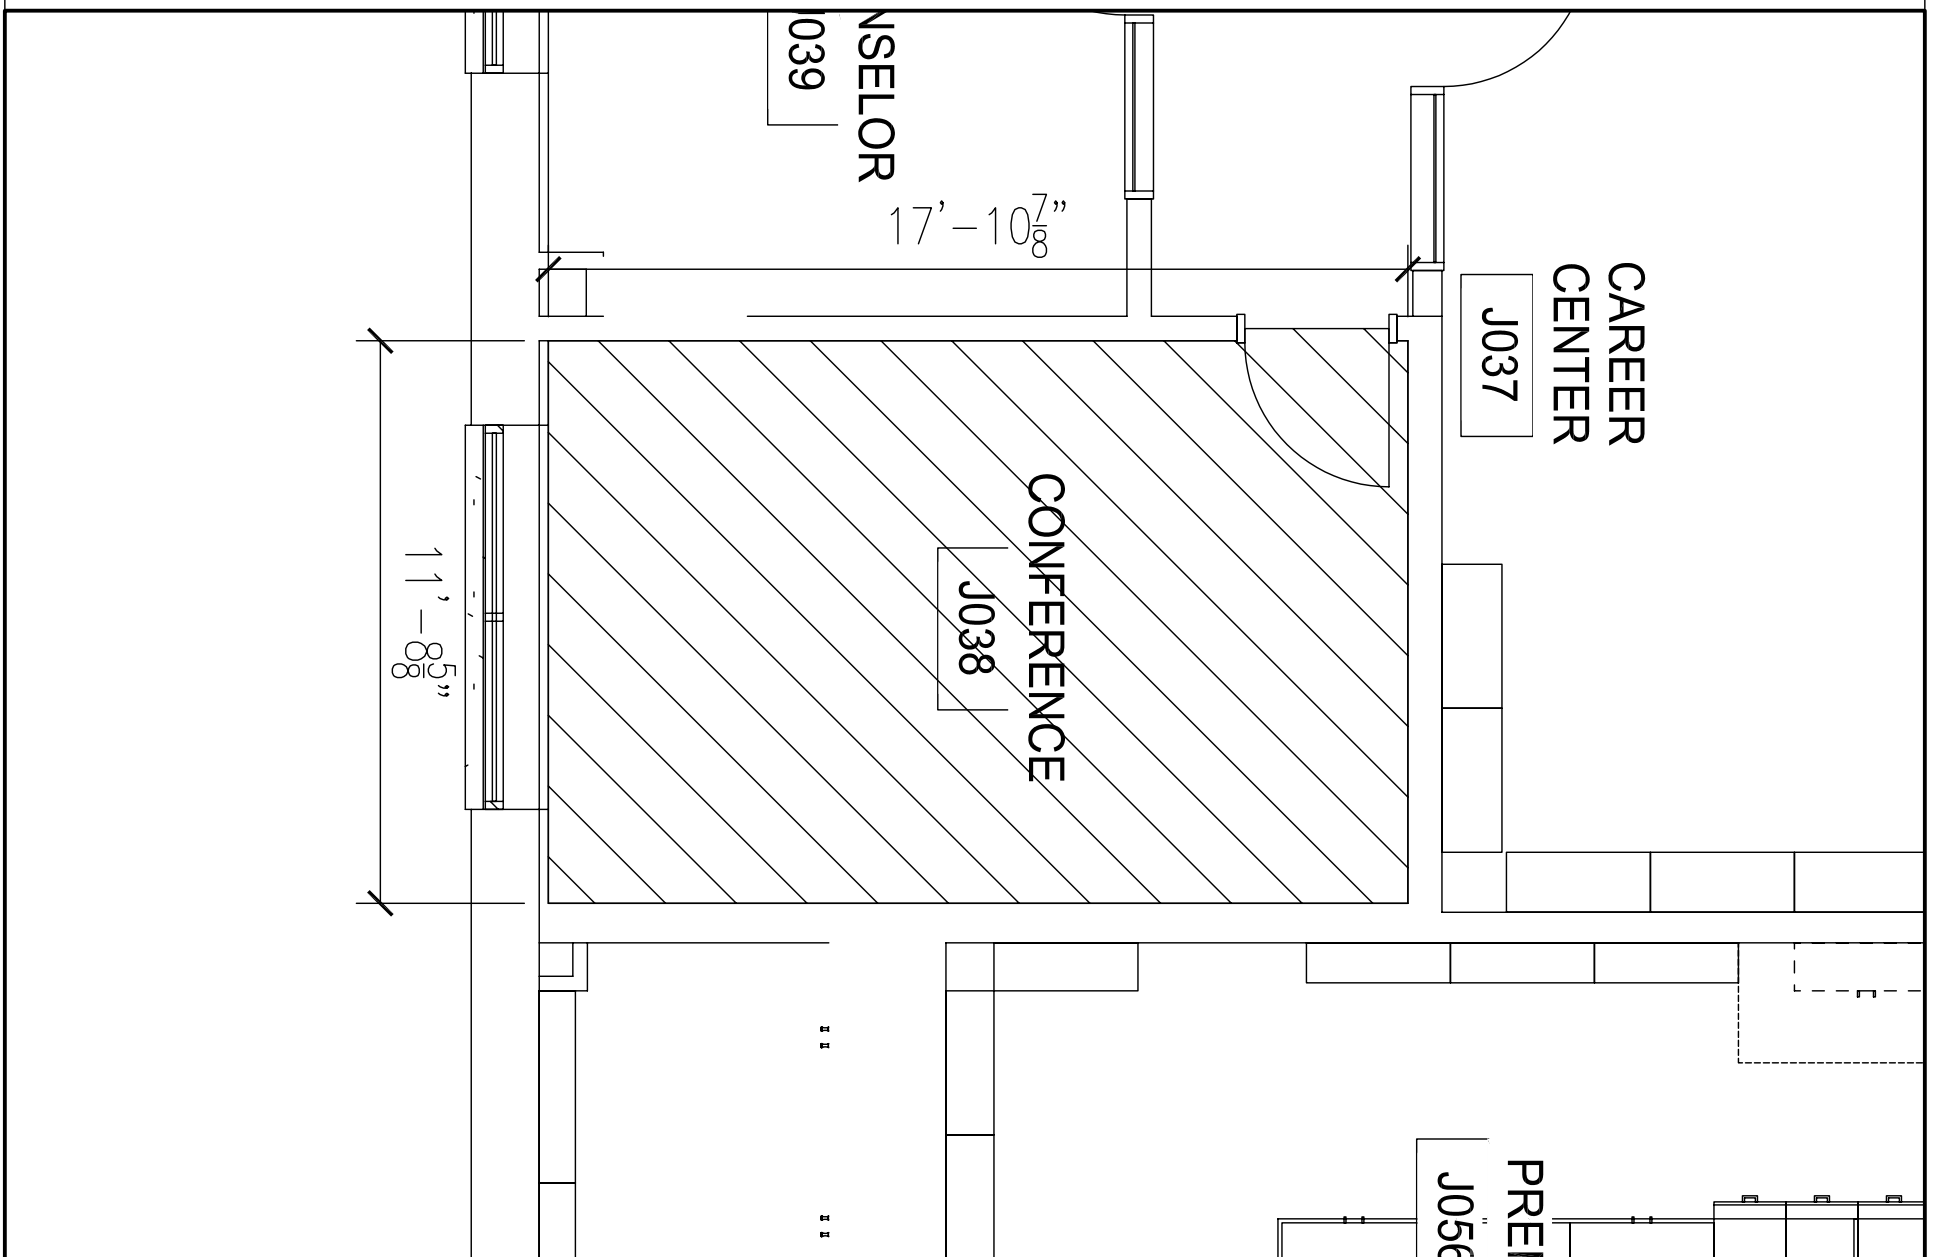

INDIAN RIVER HIGH SCHOOL

CARPET - E021, E025, E030

DATE ISSUED
 NOV 15, 2011
 DRAWN BY GAH SCALE 1/8" = 1'-0"
 SKETCH NUMBER
 Pg 3 of 10

INDIAN RIVER HIGH SCHOOL

CARPET - E018, E041

DATE ISSUED
 NOV 15, 2011
 DRAWN BY SCALE
 GAH 1/4"=1'-0"
 SKETCH NUMBER
 Pg 4 of 10

CORRIDOR
J061

CORRIDOR
J063

TEACHERS
CENTER
J014

RECORDS
J033

SOL STORAGE
J015

WOMEN
J018

MEN
J019

INDIAN RIVER HIGH
SCHOOL

CARPET - J014

DATE ISSUED	
NOV 15, 2011	
DRAWN BY	SCALE
GAH	3/16"=1'-0"
SKETCH NUMBER	
Pg 6 of 10	

INDIAN RIVER HIGH SCHOOL

CARPET - J038, J050

DATE ISSUED
 NOV 15, 2011
 DRAWN BY SCALE
 GAH 1/4"=1'-0"
 SKETCH NUMBER
 Pg 7 of 10