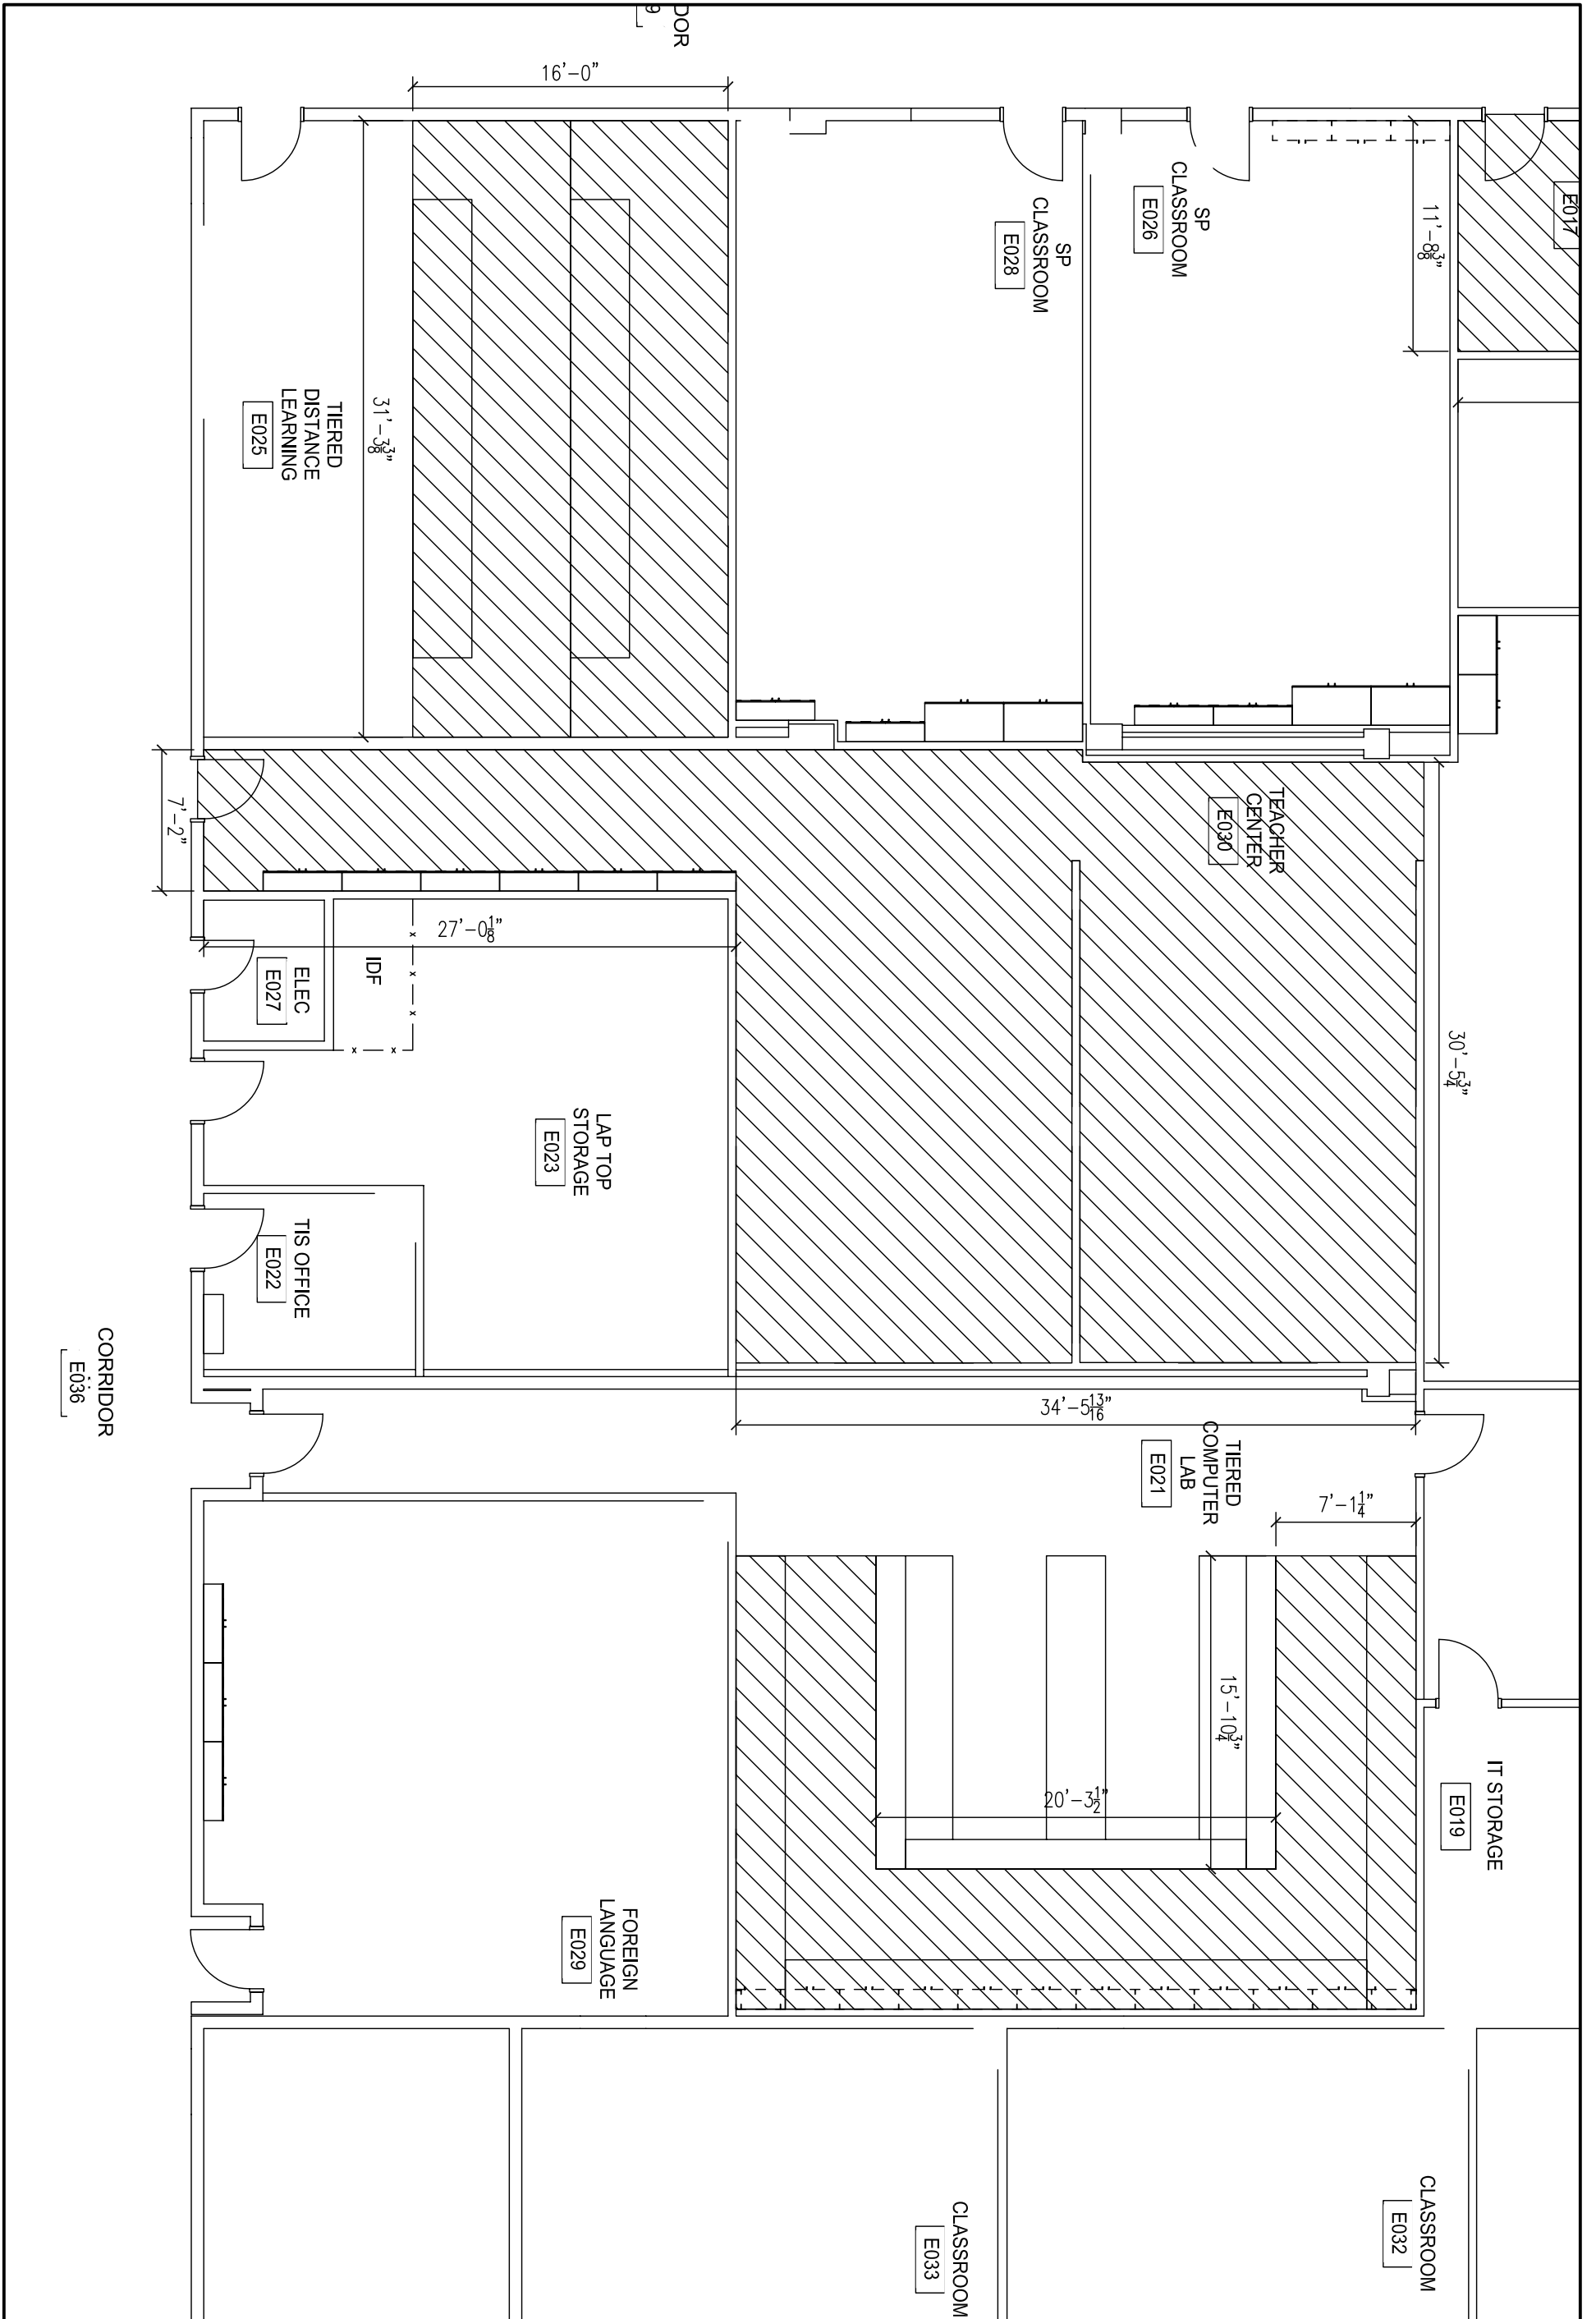

INDIAN RIVER HIGH SCHOOL

CARPET - A001

DATE ISSUED	
NOV 15, 2011	
DRAWN BY	SCALE
GAH	1/4" = 1'-0"
SKETCH NUMBER	
Pg 1 of 10	

INDIAN RIVER HIGH SCHOOL

CARPET - B002, B009, B010

DATE ISSUED
 NOV 15, 2011
 DRAWN BY SCALE
 GAH 1/8" = 1'-0"
 SKETCH NUMBER
 Pg 2 of 10

INDIAN RIVER HIGH SCHOOL

CARPET - E021, E025, E030

DATE ISSUED
 NOV 15, 2011
 DRAWN BY GAH SCALE 1/8" = 1'-0"
 SKETCH NUMBER
 Pg 3 of 10

INDIAN RIVER HIGH SCHOOL

CARPET - E018, E041

DATE ISSUED
 NOV 15, 2011
 DRAWN BY SCALE
 GAH 1/4"=1'-0"
 SKETCH NUMBER
 Pg 4 of 10

CARPET - J014

DATE ISSUED	
NOV 15, 2011	
DRAWN BY	SCALE
GAH	3/16"=1'-0"
SKETCH NUMBER	
Pg 6 of 10	

INDIAN RIVER HIGH SCHOOL

CARPET - J038, J050

DATE ISSUED
 NOV 15, 2011
 DRAWN BY SCALE
 GAH 1/4"=1'-0"
 SKETCH NUMBER
 Pg 7 of 10