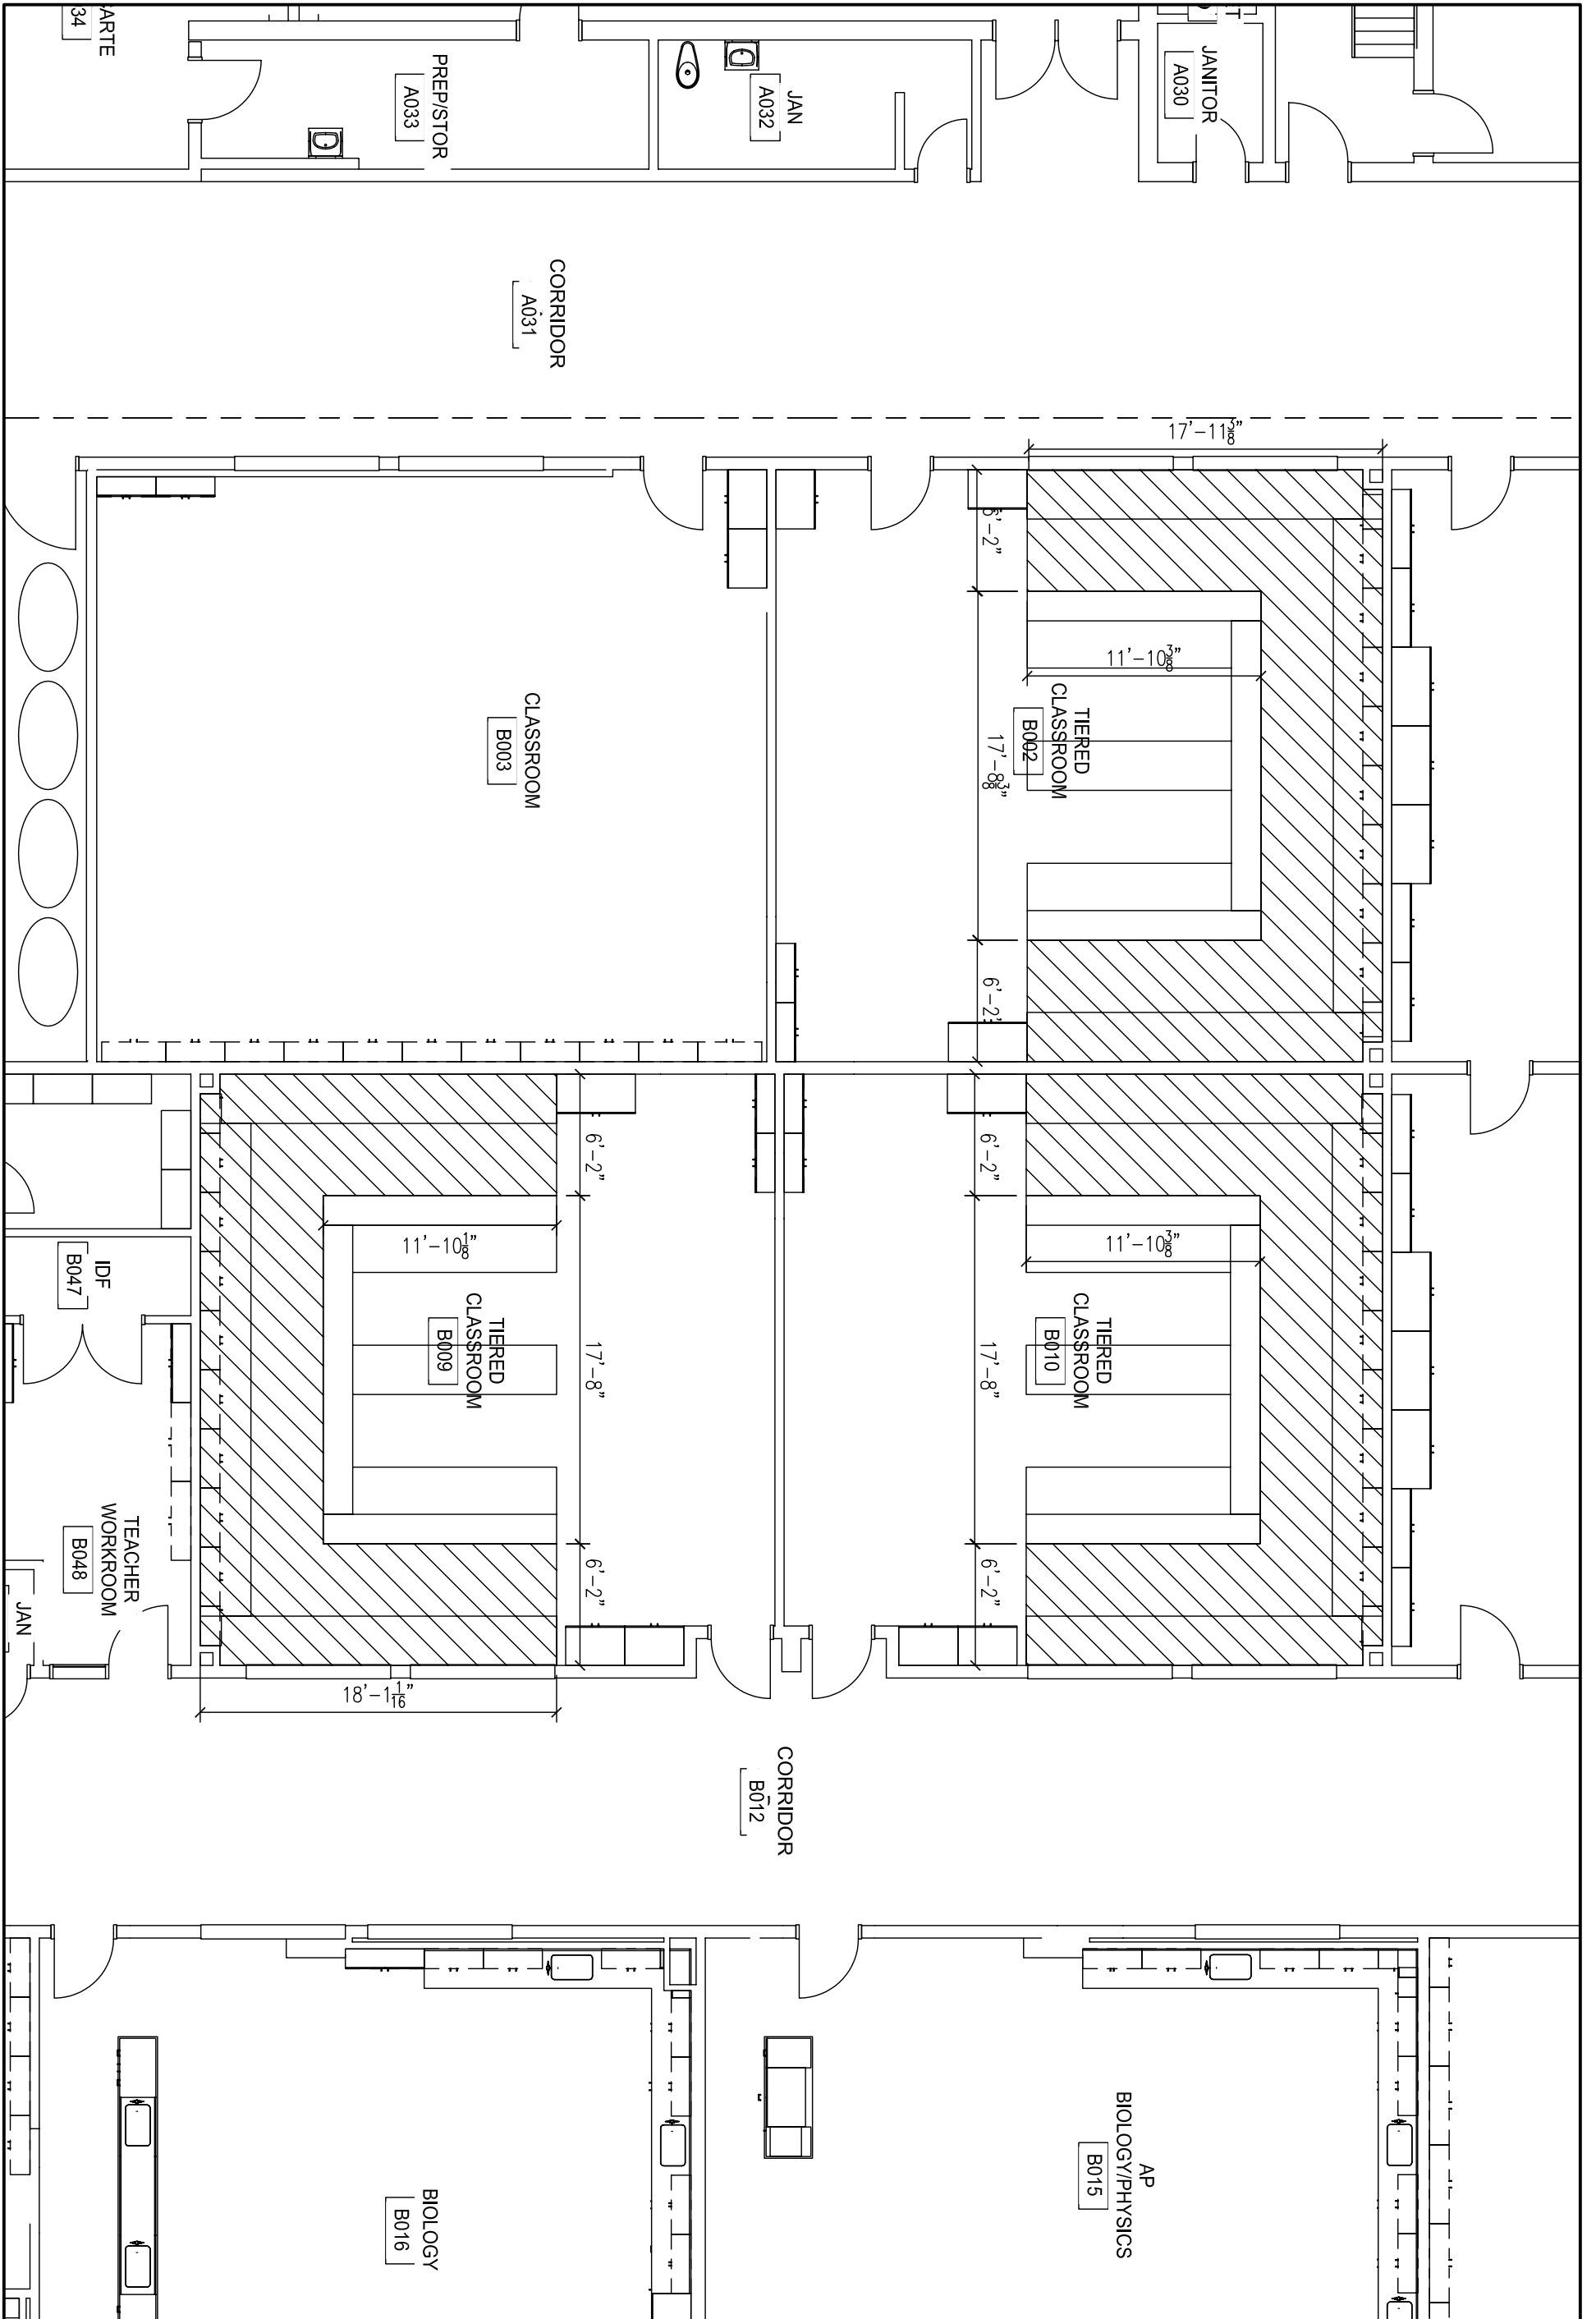

INDIAN RIVER HIGH SCHOOL

CARPET - A001

DATE ISSUED	
NOV 15, 2011	
DRAWN BY	SCALE
GAH	1/4" = 1'-0"
SKETCH NUMBER	
Pg 1 of 10	

INDIAN RIVER HIGH SCHOOL

CARPET - B002, B009, B010

DATE ISSUED
 NOV 15, 2011
 DRAWN BY SCALE
 GAH 1/8" = 1'-0"
 SKETCH NUMBER
 Pg 2 of 10

INDIAN RIVER HIGH SCHOOL

CARPET - E021, E025, E030

DATE ISSUED
 NOV 15, 2011
 DRAWN BY GAH SCALE 1/8" = 1'-0"
 SKETCH NUMBER
 Pg 3 of 10

INDIAN RIVER HIGH SCHOOL

CARPET - E018, E041

DATE ISSUED
 NOV 15, 2011
 DRAWN BY SCALE
 GAH 1/4"=1'-0"
 SKETCH NUMBER
 Pg 4 of 10