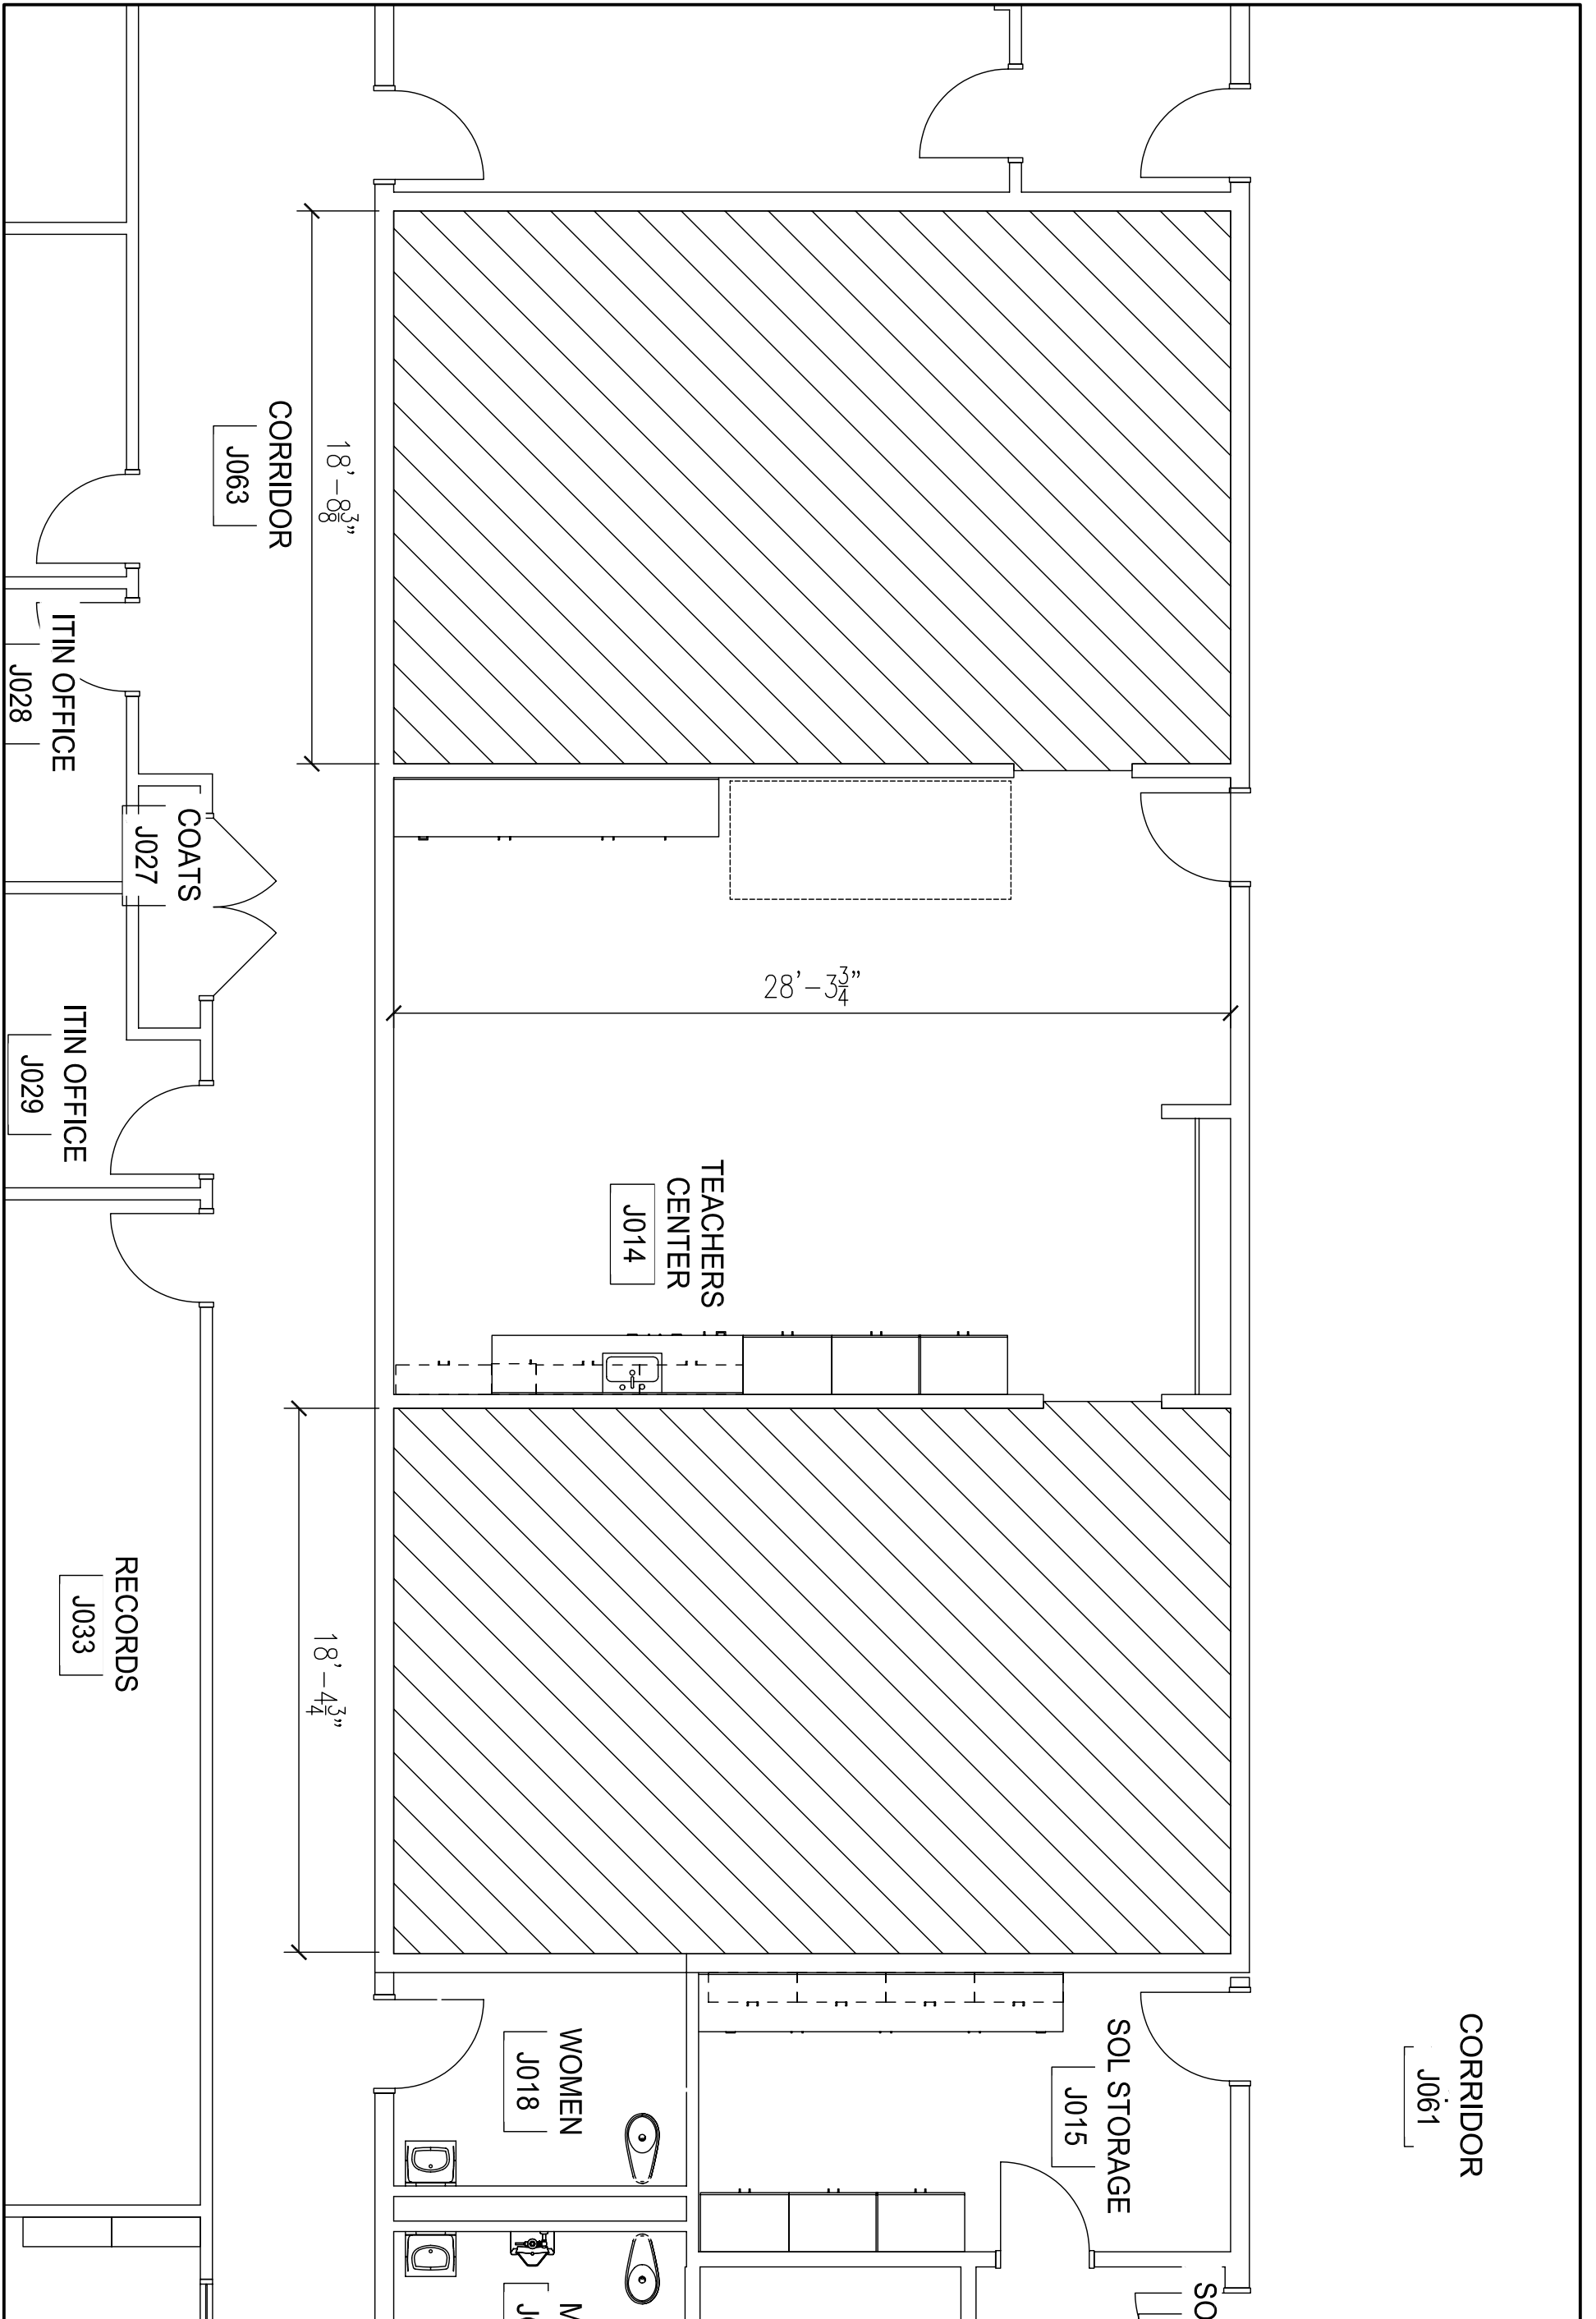

INDIAN RIVER HIGH SCHOOL

CARPET - A001

DATE ISSUED	
NOV 15, 2011	
DRAWN BY	SCALE
GAH	1/4" = 1'-0"
SKETCH NUMBER	
Pg 1 of 10	

INDIAN RIVER HIGH SCHOOL

CARPET - B002, B009, B010

DATE ISSUED
 NOV 15, 2011
 DRAWN BY SCALE
 GAH 1/8" = 1'-0"
 SKETCH NUMBER
 Pg 2 of 10

INDIAN RIVER HIGH SCHOOL

CARPET - E021, E025, E030

DATE ISSUED
 NOV 15, 2011
 DRAWN BY GAH SCALE 1/8" = 1'-0"
 SKETCH NUMBER
 Pg 3 of 10

INDIAN RIVER HIGH SCHOOL

CARPET - E018, E041

DATE ISSUED
 NOV 15, 2011
 DRAWN BY SCALE
 GAH 1/4"=1'-0"
 SKETCH NUMBER
 Pg 4 of 10

CARPET - J014

DATE ISSUED	
NOV 15, 2011	
DRAWN BY	SCALE
GAH	3/16"=1'-0"
SKETCH NUMBER	
Pg 6 of 10	

INDIAN RIVER HIGH SCHOOL

CARPET - J038, J050

DATE ISSUED
 NOV 15, 2011
 DRAWN BY SCALE
 GAH 1/4"=1'-0"
 SKETCH NUMBER
 Pg 7 of 10