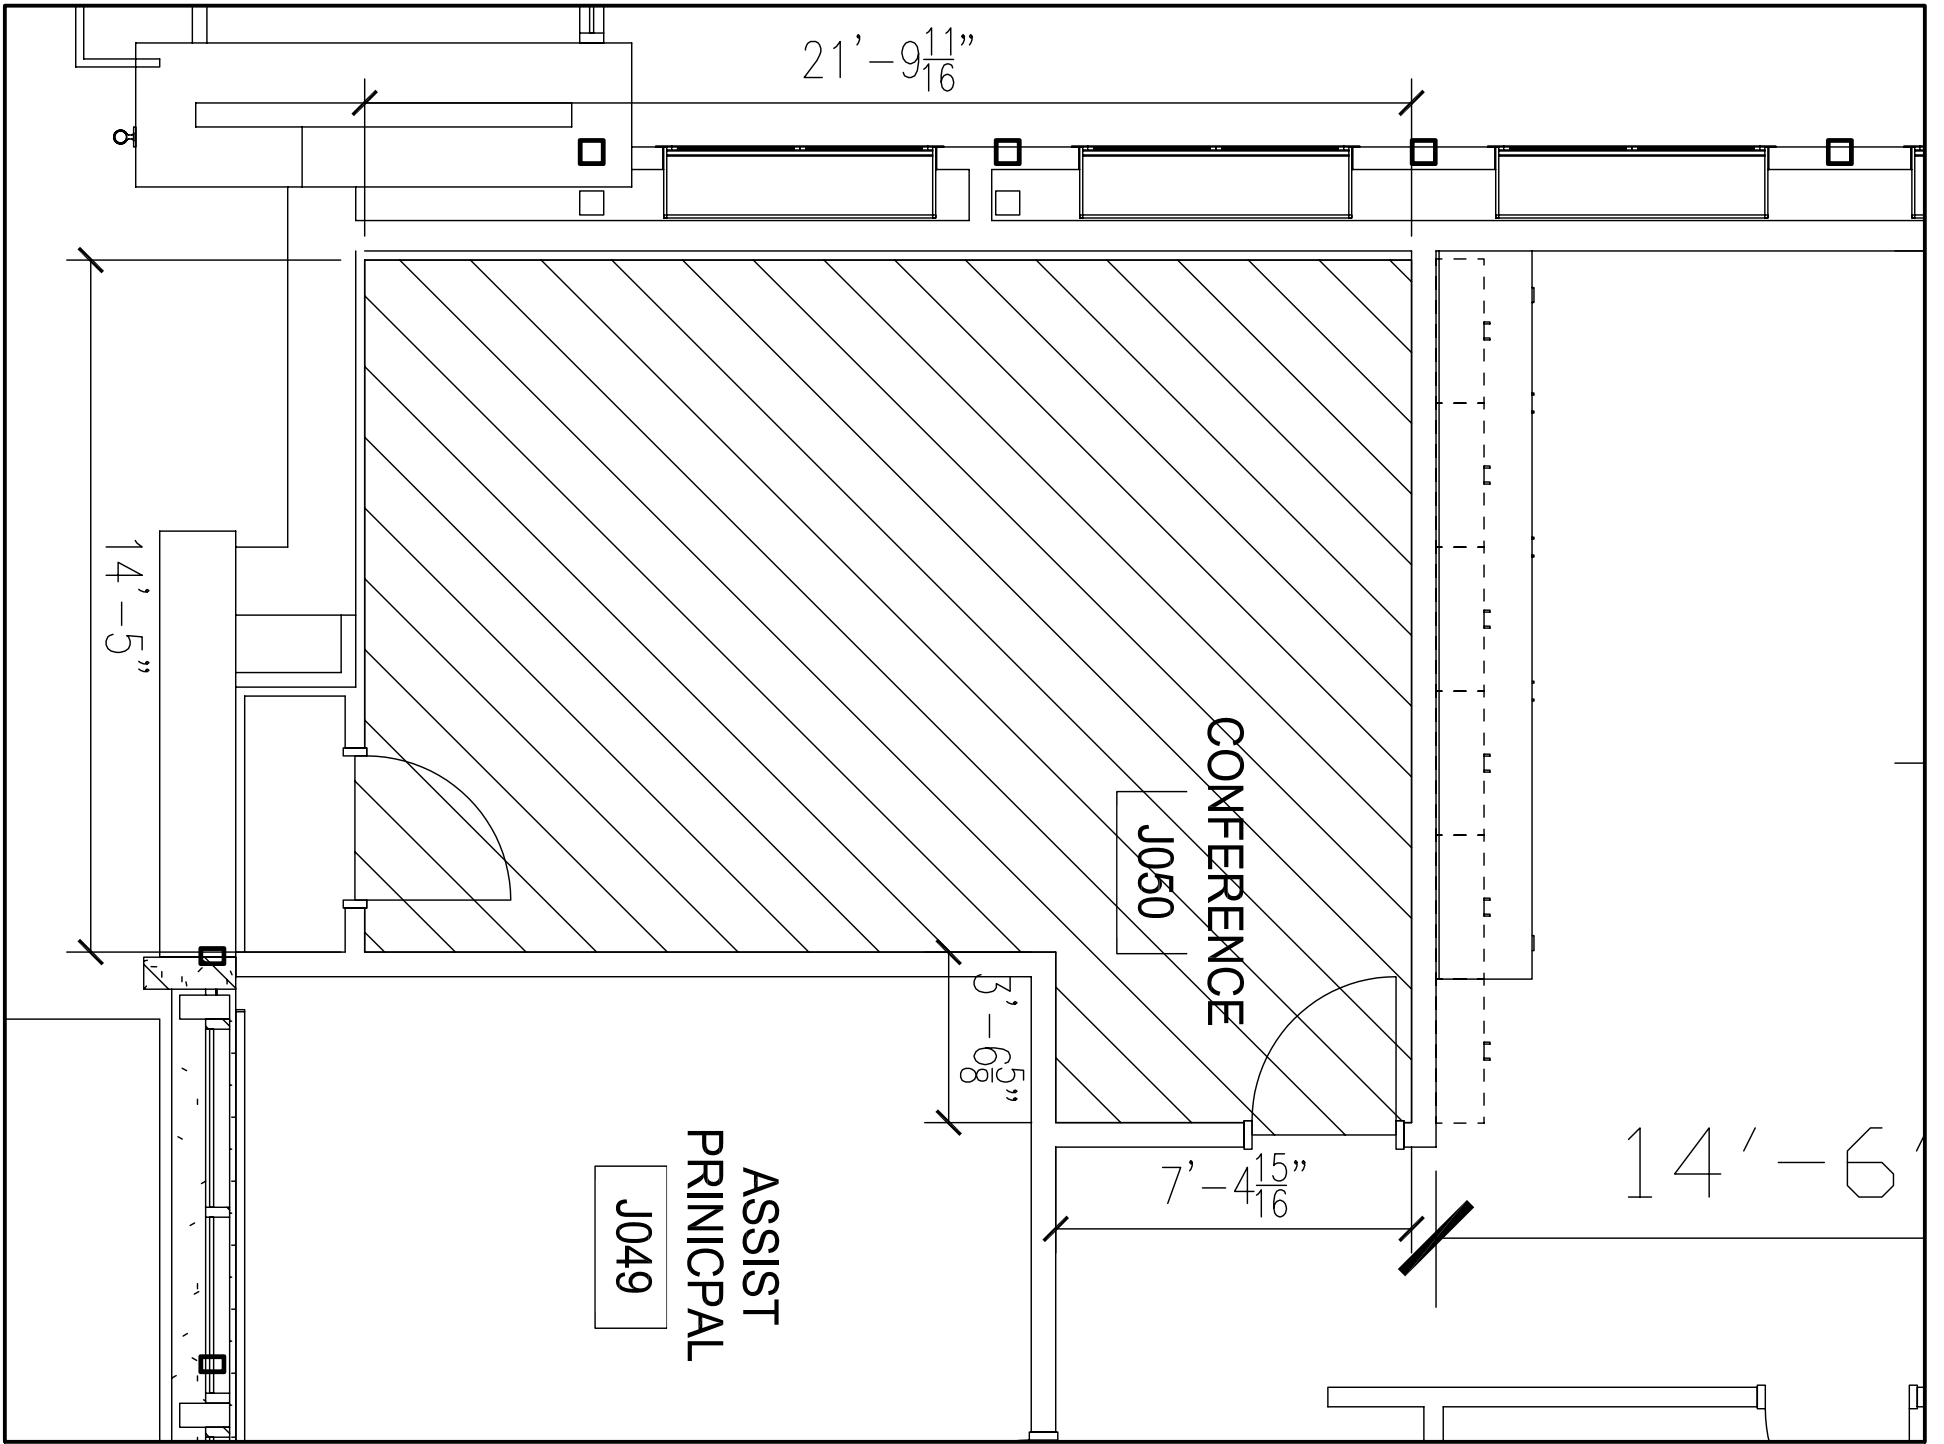

INDIAN RIVER HIGH SCHOOL

CARPET - A001

DATE ISSUED	
NOV 15, 2011	
DRAWN BY	SCALE
GAH	1/4" = 1'-0"
SKETCH NUMBER	
Pg 1 of 10	

INDIAN RIVER HIGH SCHOOL

CARPET - B002, B009, B010

DATE ISSUED
 NOV 15, 2011
 DRAWN BY SCALE
 GAH 1/8" = 1'-0"
 SKETCH NUMBER
 Pg 2 of 10

INDIAN RIVER HIGH SCHOOL

CARPET - E021, E025, E030

DATE ISSUED
 NOV 15, 2011
 DRAWN BY GAH SCALE 1/8" = 1'-0"
 SKETCH NUMBER
 Pg 3 of 10

INDIAN RIVER HIGH SCHOOL

CARPET - E018, E041

DATE ISSUED
 NOV 15, 2011
 DRAWN BY SCALE
 GAH 1/4"=1'-0"
 SKETCH NUMBER
 Pg 4 of 10

CARPET - J014

DATE ISSUED	
NOV 15, 2011	
DRAWN BY	SCALE
GAH	3/16"=1'-0"
SKETCH NUMBER	
Pg 6 of 10	

INDIAN RIVER HIGH SCHOOL

CARPET - J038, J050

DATE ISSUED
 NOV 15, 2011
 DRAWN BY SCALE
 GAH 1/4"=1'-0"
 SKETCH NUMBER
 Pg 7 of 10