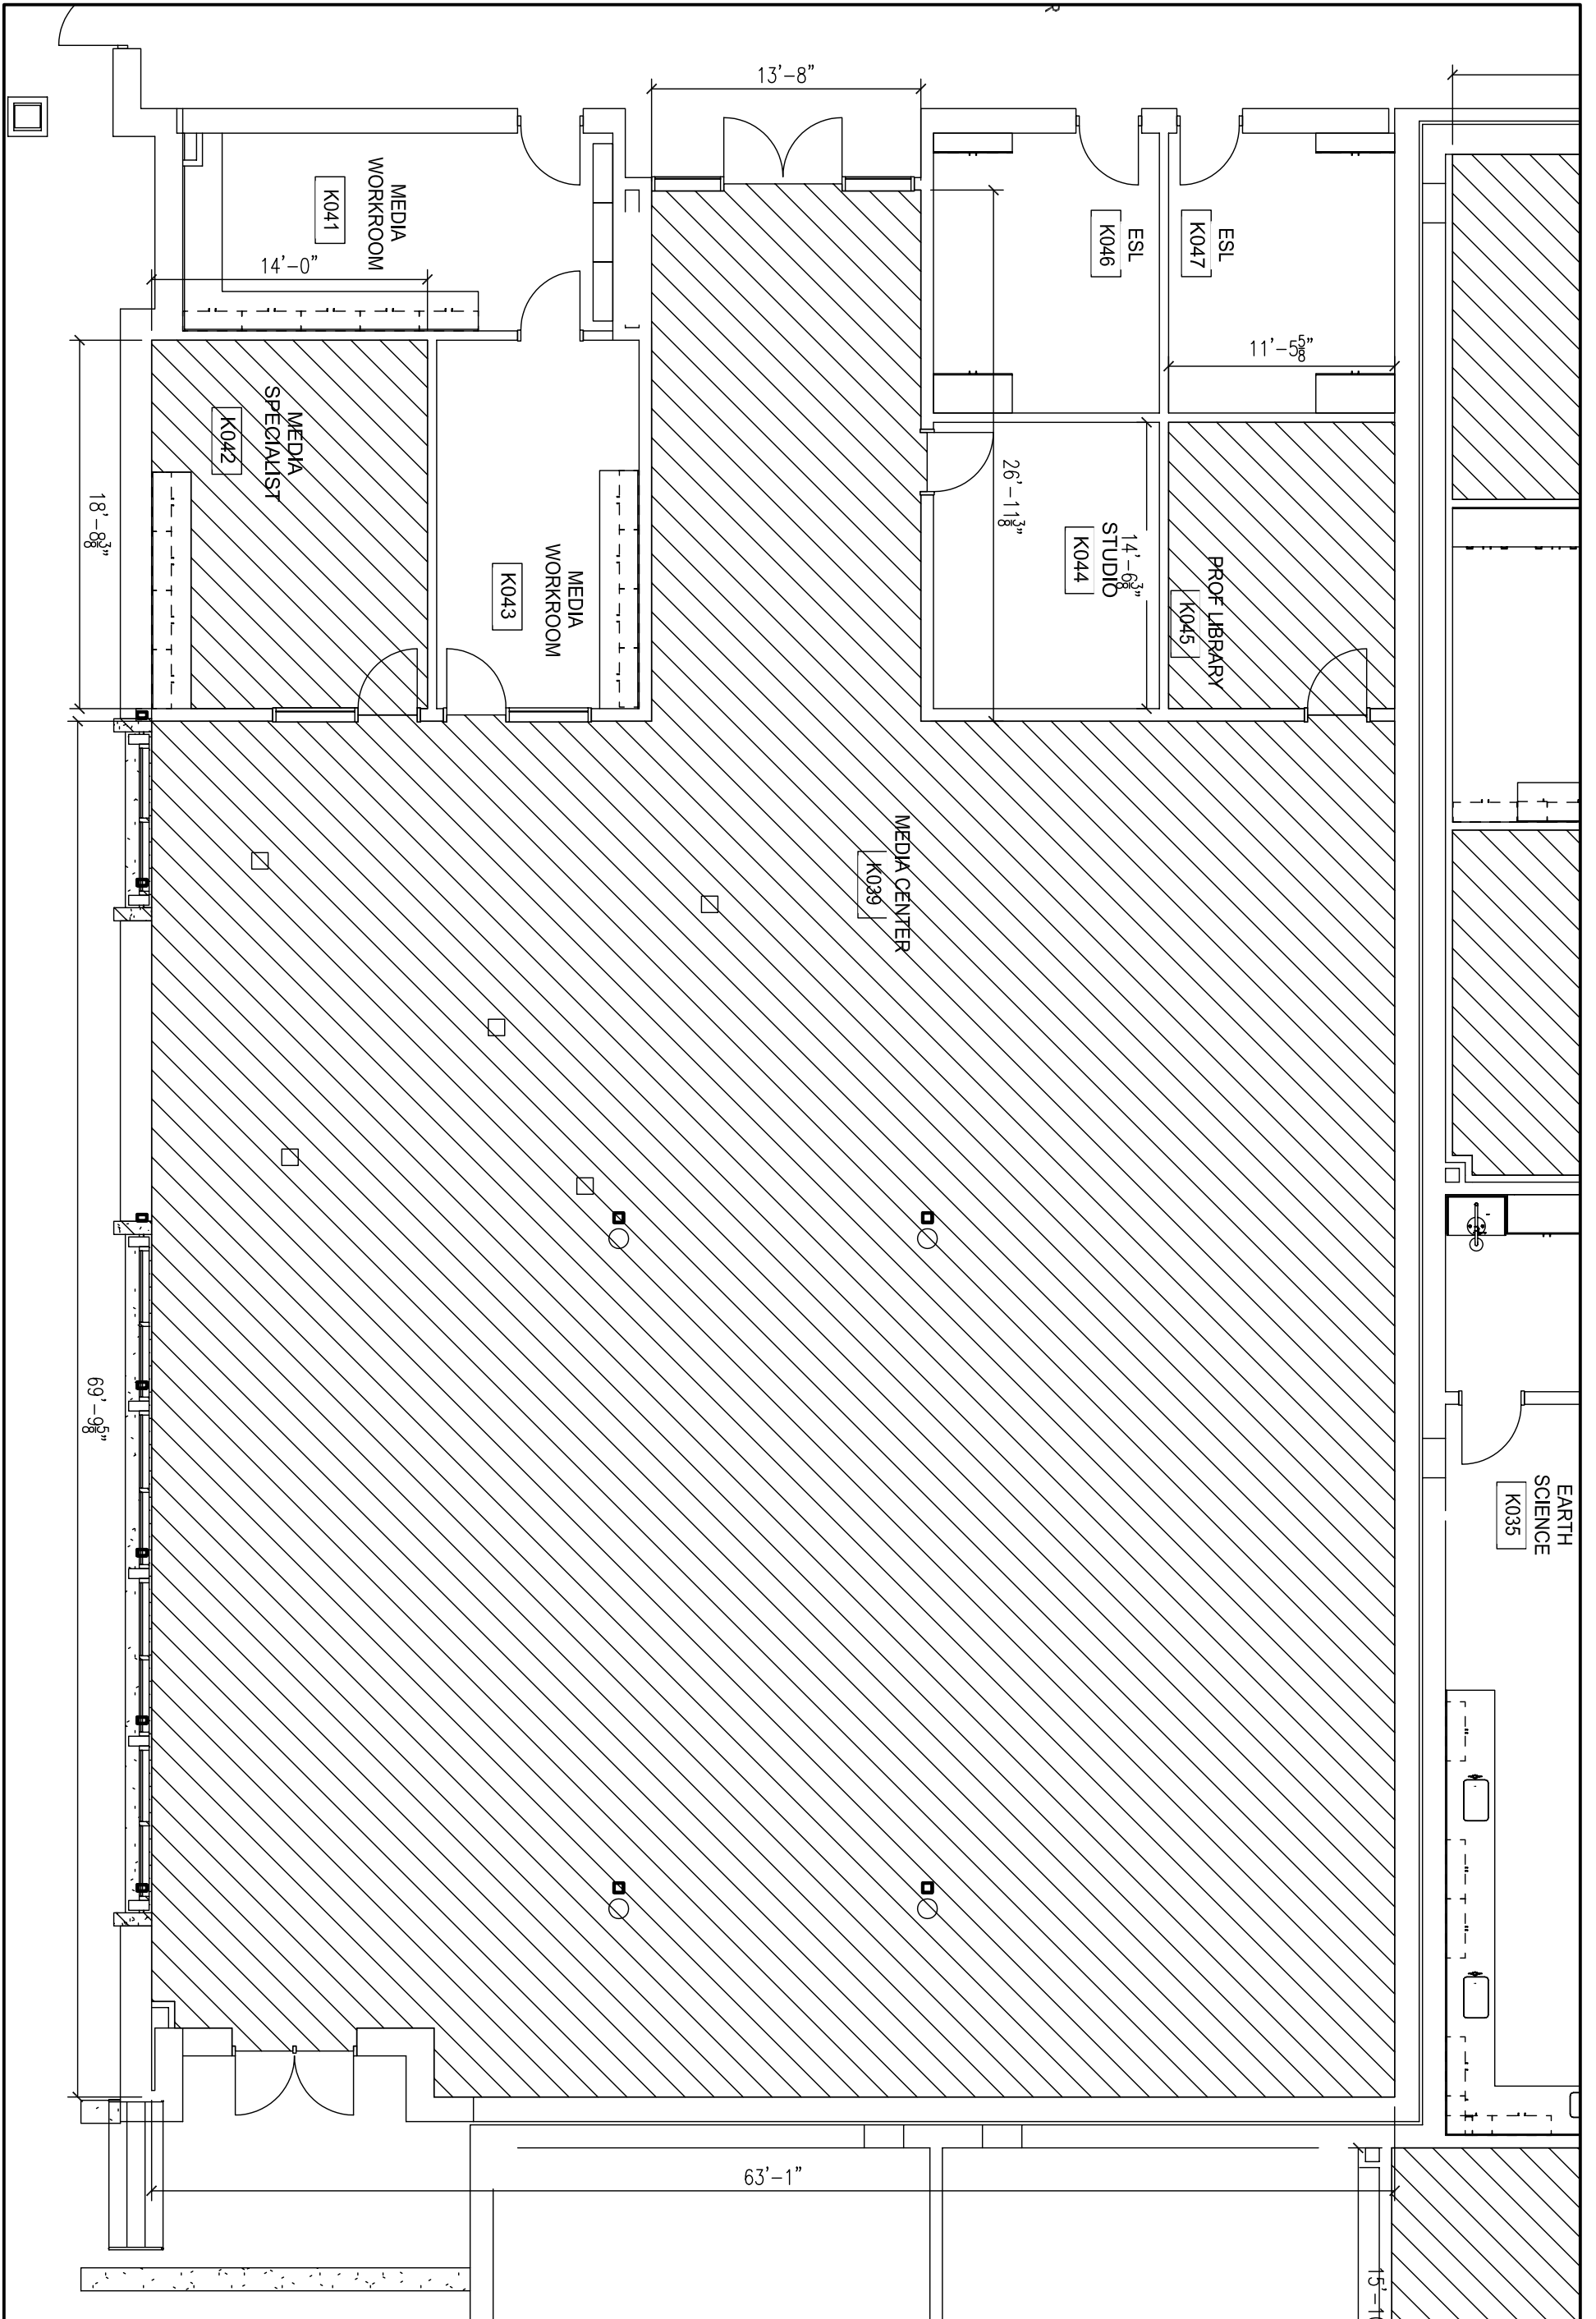

INDIAN RIVER HIGH SCHOOL

CARPET - A001

DATE ISSUED	
NOV 15, 2011	
DRAWN BY	SCALE
GAH	1/4" = 1'-0"
SKETCH NUMBER	
Pg 1 of 10	

INDIAN RIVER HIGH SCHOOL

CARPET - B002, B009, B010

DATE ISSUED
 NOV 15, 2011
 DRAWN BY SCALE
 GAH 1/8" = 1'-0"
 SKETCH NUMBER
 Pg 2 of 10

INDIAN RIVER HIGH SCHOOL

CARPET - E021, E025, E030

DATE ISSUED
 NOV 15, 2011
 DRAWN BY GAH SCALE 1/8" = 1'-0"
 SKETCH NUMBER
 Pg 3 of 10

INDIAN RIVER HIGH SCHOOL

CARPET - E018, E041

DATE ISSUED
 NOV 15, 2011
 DRAWN BY SCALE
 GAH 1/4"=1'-0"
 SKETCH NUMBER
 Pg 4 of 10

CARPET - J014

DATE ISSUED	
NOV 15, 2011	
DRAWN BY	SCALE
GAH	3/16"=1'-0"
SKETCH NUMBER	
Pg 6 of 10	

INDIAN RIVER HIGH SCHOOL

CARPET - J038, J050

DATE ISSUED
 NOV 15, 2011
 DRAWN BY SCALE
 GAH 1/4"=1'-0"
 SKETCH NUMBER
 Pg 7 of 10

INDIAN RIVER HIGH SCHOOL

CARPET - K033, K034

DATE ISSUED		NOV 15, 2011
DRAWN BY	SCALE	GAH 1/4"=1'-0"
SKETCH NUMBER		Pg 9 of 10

INDIAN RIVER HIGH SCHOOL

CARPET - K039, K042, K045

DATE ISSUED
 NOV 15, 2011
 DRAWN BY SCALE
 GAH 1/8"=1'-0"
 SKETCH NUMBER
 Pg 10 of 10